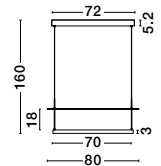

DIONA
— 9580571

[Triac Dimmable]
Sandy Black & White
Aluminium
LED · 29 Watt
220-240Volt
1650Lm · 2700K
IP20
—
D: 40
H: 160 cm

DIONA
— 9580572

[Triac Dimmable]
Sandy Black & White
Aluminium
LED · 40 Watt
220-240Volt
2560Lm · 2700K
IP20
—
D: 60
H: 160 cm

DIONA
— 9580573

[Triac Dimmable]
Sandy Black & White
Aluminium
LED · 55 Watt
220-240Volt
3600Lm · 2700K
IP20
—
D: 80
H: 160 cm

DIONA
— 9580577

[Triac Dimmable]
Sandy Black & White
Aluminium
LED · 81 Watt
220-240Volt
5160Lm · 2700K
IP20
—
L: 120
W: 30
H: 160 cm