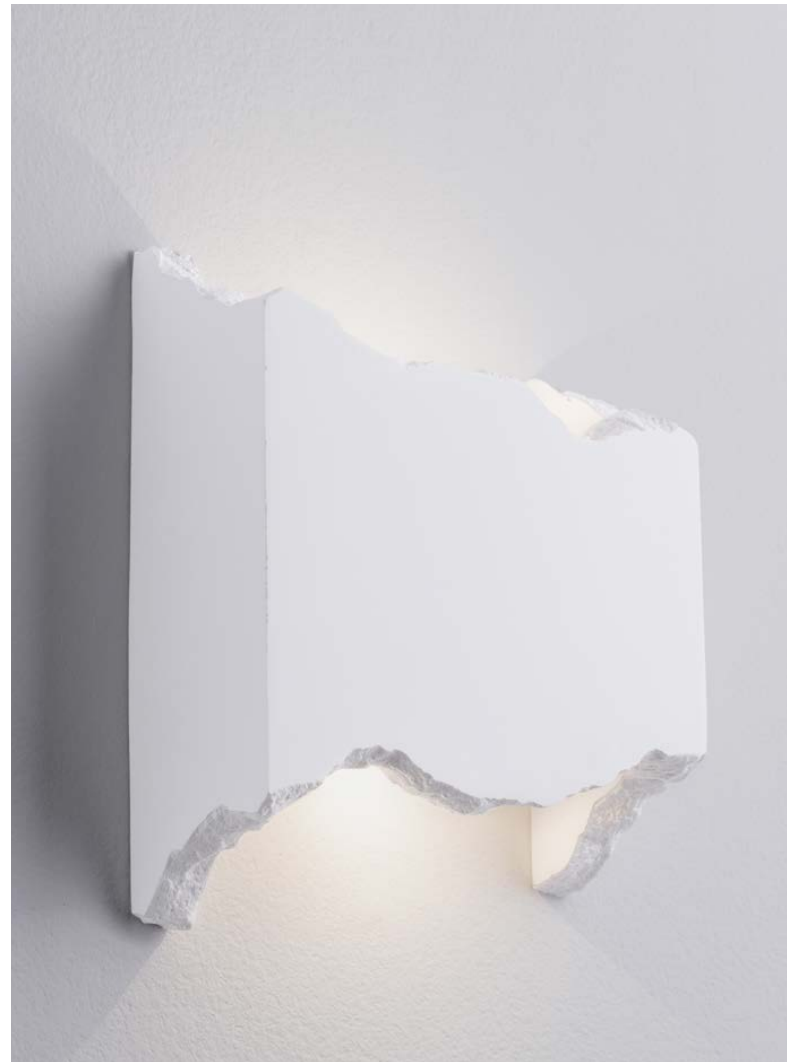

ONICA
— 9540229

White Gypsum
LED · 4 Watt
220-240 Volt
304Lm · 3000K
IP20

L: 6
W: 12
H: 6 cm

ALAS
— 9540230

White Gypsum
LED · 6 Watt
220-240 Volt
354Lm · 3000K
IP20

L: 15
W: 6
H: 18.5 cm

ALAS
— 9540231

White Gypsum
LED E14 · 1x5 Watt
100-240 Volt
304Lm · 3000K
IP20

L: 34
W: 17
H: 17 cm

ALAS
— 9540231