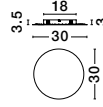

CYRCLE

— 9248176

Brushed Coffee
Steel & Acrylic
LED · 21 Watt
220-240Volt
1822Lm · 3000K
IP20

—
D: 30
H: 3.5 cm

CYRCLE
— 9248176

CYRCLE

— 9248177

Brushed Coffee
Steel & Acrylic
LED · 12 Watt
220-240Volt
1085Lm · 3000K
IP20

—
D: 22
H: 3.5 cm