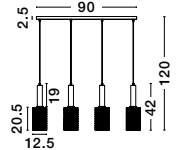

CERTA

— 9009275

Clear Structured Glass
Brass Gold & Matt Black Metal Base
LED E27 · 4x12 Watt
100-240 Volt
IP20

BULB EXCLUDED

L: 90
W: 12.5
H: 120 cm

CERTA

— 9009277

Clear Structured Glass
& Brass Gold Metal
LED E27 · 1x12 Watt
100-240 Volt
IP20

BULB EXCLUDED

D: 12.5
W: 17.5
H: 25.5 cm