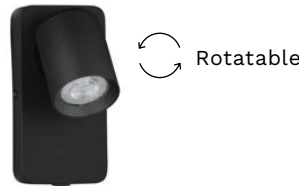

DAZLE
— 9011331

Sandy Black
Aluminium
LED G9 · 1x5 Watt
100-240 Volt
IP20

BULB EXCLUDED
LIGHT UP & DOWN

—
D: 8
W: 10
H: 10 cm

COSMINA
— 9011338