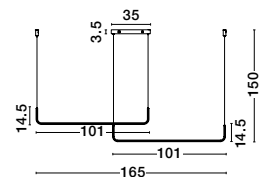

STRITA

— 9001103

[Triac Dimmable]
Sandy Black Steel
& Aluminium
LED · 42 Watt
220-240Volt
1849Lm · 3200K
IP20

—
L: 165
W: 7
H: 150 cm