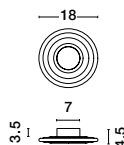

AIRIDA

— 9695116

Brass Gold
Aluminium & Acrylic
LED · 8 Watt
220-240Volt
713Lm · 3000K
IP20

—
D: 17
W: 6 cm

ONRID
— 9030654