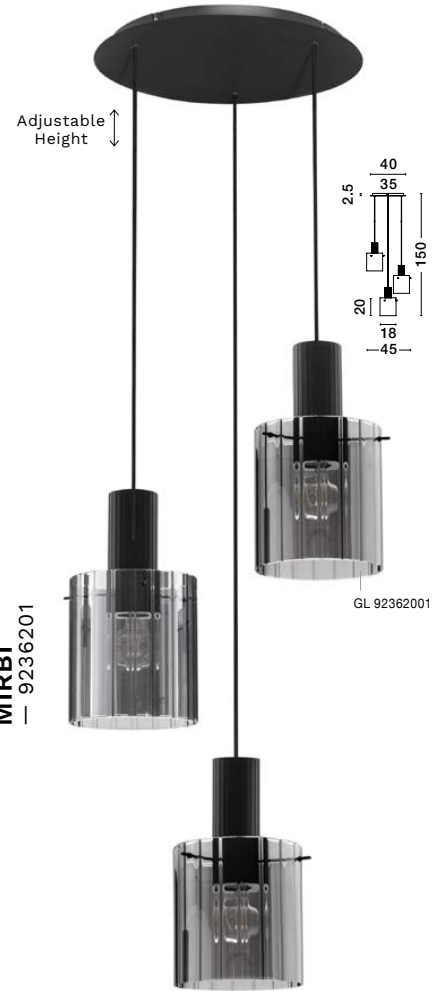

MIRBI
— 9236201

GL 92362001

MIRBI

— 9236202

Sandy Black Steel
& Smoky Glass
LED E27 · 3x12 Watt
100-240 Volt
IP20

BULB EXCLUDED

L: 96
W: 18
H: 120 cm