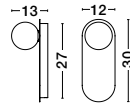

BLOB
— 9006093