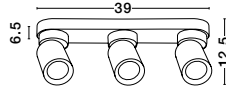

AMECY
— 9011342

AMECY
— 9011340

Sandy Black
Aluminium
LED GU10 · 2x10 Watt
100-240 Volt
IP20

BULB EXCLUDED

—
L: 22
W: 6.5
H: 12.5 cm

AMECY
— 9011341

Sandy White
Aluminium
LED GU10 · 2x10 Watt
100-240 Volt
IP20

BULB EXCLUDED

—
L: 22
W: 6.5
H: 12.5 cm

AMECY
— 9011342

Sandy Black
Aluminium
LED GU10 · 3x10 Watt
100-240 Volt
IP20

BULB EXCLUDED

—
L: 39
W: 6.5
H: 12.5 cm

AMECY
— 9011343

Sandy White
Aluminium
LED GU10 · 3x10 Watt
100-240 Volt
IP20

BULB EXCLUDED

—
L: 39
W: 6.5
H: 12.5 cm

AMECY
— 9011350

Sandy Black
Aluminium
LED GU10 · 4x10 Watt
100-240 Volt
IP20

BULB EXCLUDED

—
L: 60
W: 6.5
H: 12.5 cm

AMECY
— 9011351

Sandy White
Aluminium
LED GU10 · 4x10 Watt
100-240 Volt
IP20

BULB EXCLUDED

—
L: 60
W: 6.5
H: 12.5 cm