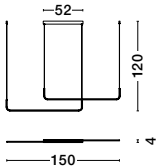

STRITA

— 9006089

[Triac Dimmable]
Brass Gold
Aluminium
LED · 40 Watt
220-240Volt
2856Lm · 3000K
IP20

—
L: 150
H: 120 cm