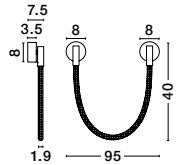

ILANE
— 9780101

Sandy Black Steel
& Silicone Rope
LED · 17 Watt
220-240Volt
1310Lm · 3000K
IP20

—
D: 32
W: 11
H: 50 cm

ILANE
— 9780101

Sandy Black Steel
& Silicone Rope
LED · 7 Watt
220-240Volt
683Lm · 3000K
IP20

—
L: 95
W: 7.5
H: 40 cm

ILANE
— 9780102

Sandy Black Steel
& Silicone Rope
LED · 14 Watt
220-240Volt
1190Lm · 3000K
IP20

—
L: 170
W: 7.5
H: 27 cm