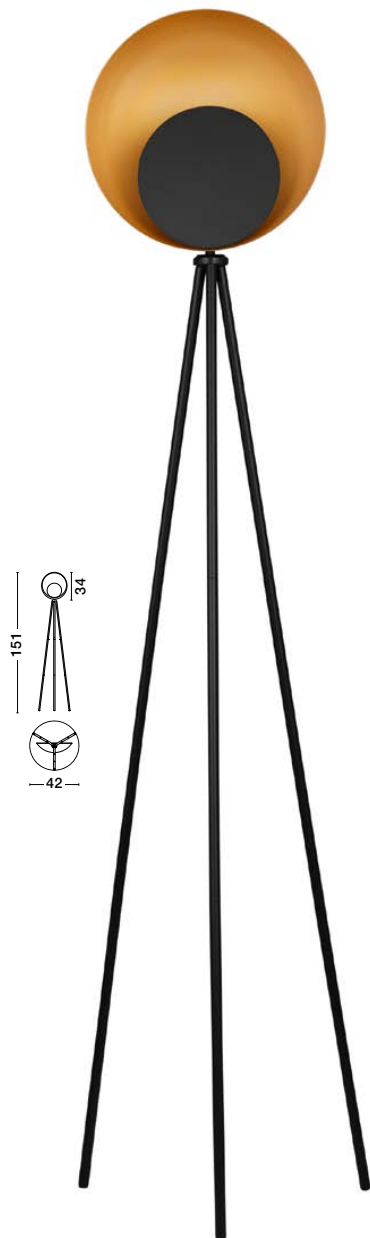

KITRO
— 9011320

KITRO

— 9011320

Matt Black
& Gold Metal
LED · 12 Watt
220-240Volt
400Lm · 3000K
IP20
Switch On/Off
Cable Length 290 cm

—
D: 34
W: 42
H: 151 cm