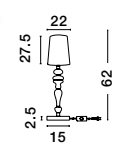

DAMO
— 9009149

Matt Black Metal
Gray & Brown
Ceramic & Fabric
Shade
LED E27 · 1x12 Watt
100-240 Volt
IP20

BULB EXCLUDED

—
D: 34
H: 150 cm

DAMO
— 9009150

Matt Black Metal
Gray & Brown
Ceramic & Fabric
Shade
LED E27 · 1x12 Watt
100-240 Volt
IP20

BULB EXCLUDED

—
D: 22
H: 160 cm

DAMO
— 9009151

Matt Black Metal
Gray & Brown
Ceramic & Fabric
Shade
LED E27 · 1x12 Watt
100-240 Volt
IP20

BULB EXCLUDED

Cable Length 150 cm
Switch On/Off

—
D: 22
H: 62 cm