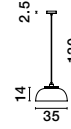

SQUBE

— 9001085

Sandy Black
& Gold Metal
LED E27 · 1x12 Watt
100-240 Volt
IP20

BULB EXCLUDED

Cable Length 150 cm
Switch On/Off

D: 25
H: 28 cm

SQUBE
— 9001085

SQUBE

— 9001086

Sandy Black
& Gold Metal
LED E27 · 1x12 Watt
100-240 Volt
IP20

BULB EXCLUDED

D: 35
H: 130 cm

SQUBE
— 9001086

Adjustable
Height