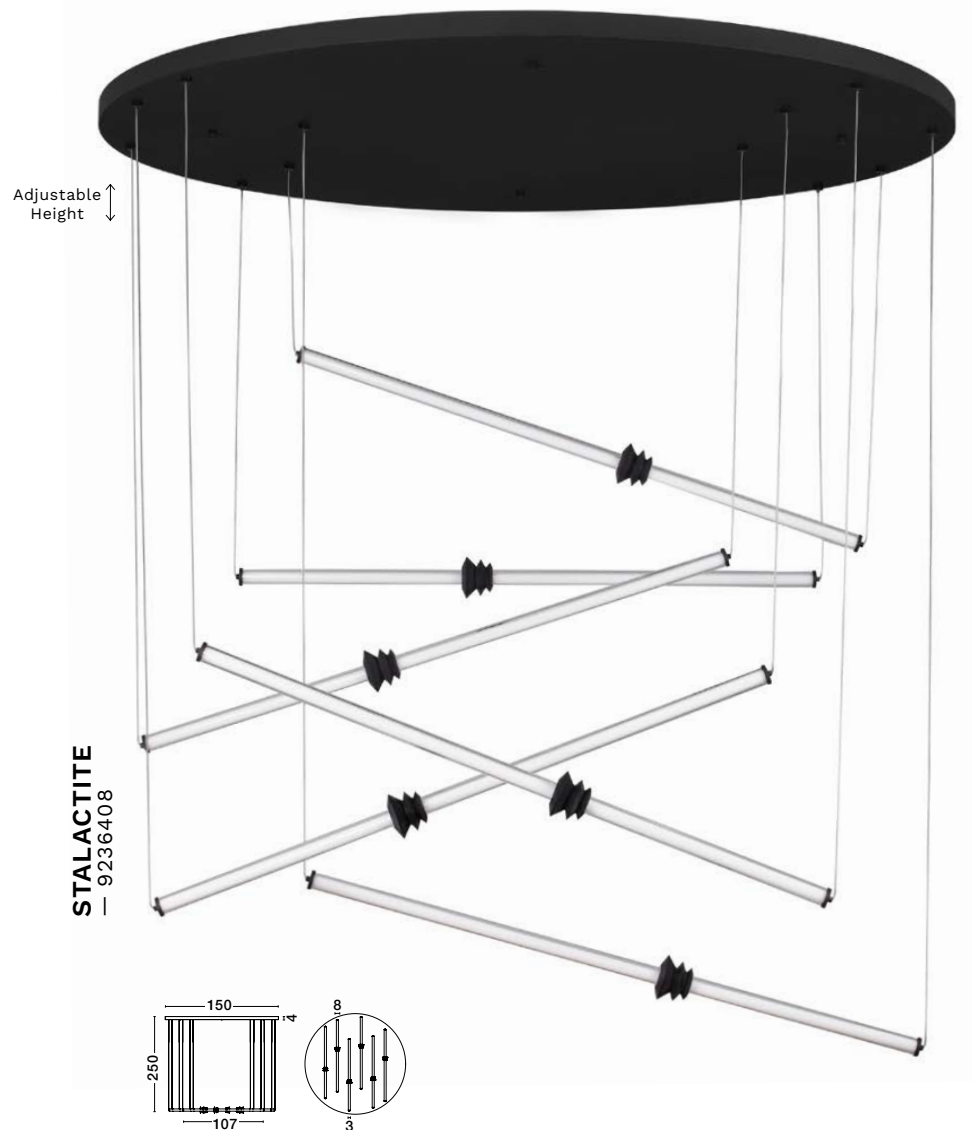

L: 120
W: 43
H: 250 cm

STALACTITE
— 9236408

ANAPNOE
— 9695283

[Touch / Switch
Dimmable]
Matt Black Steel
& Aluminium
Clear Glass
LED · 46 Watt
220-240Volt
965Lm · 3000K
IP20

—
D: 30
H: 157 cm

ANAPNOE
— 9695284