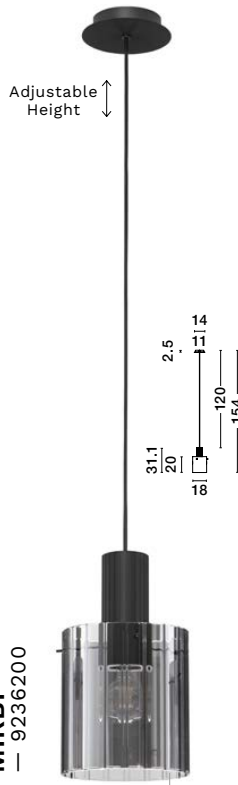

BULB EXCLUDED

D: 12.5
W: 17.5
H: 25.5 cm

MIRBI

— 9236200

Sandy Black Steel
& Smoky Glass
LED E27 · 1x12 Watt
100-240 Volt
IP20

BULB EXCLUDED

D: 18
H: 154 cm

MIRBI
— 9236200