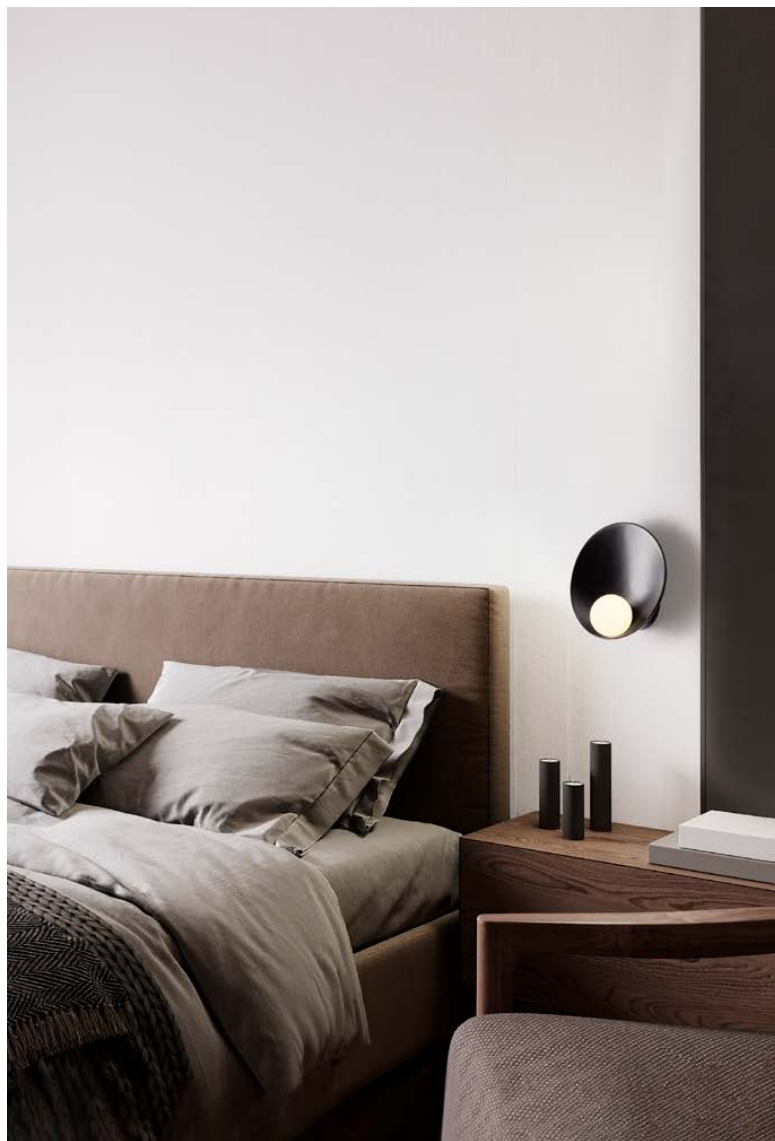

MINIM
— 9006090