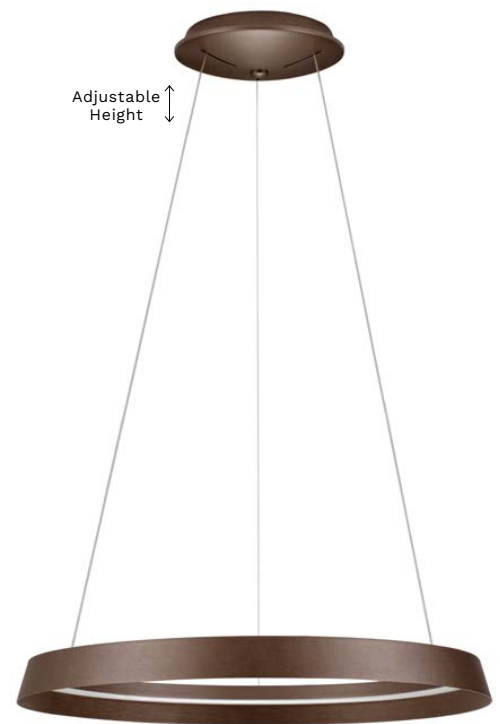

—
D: 60
H: 150 cm

ORMI

— 9030523

[Triac Dimmable]
Champaign Brown
Aluminium
& Acrylic
LED · 52 Watt
220-240Volt
3717Lm · IP20
2700-3000K
CCT Dip Switch

—
D: 60
H: 150 cm

ORMI

— 9030928

[Triac Dimmable]
Brushed Coffee
Metal & Acrylic
LED · 52 Watt
220-240Volt
3717Lm · IP20
2700-4000K
CCT Dip Switch