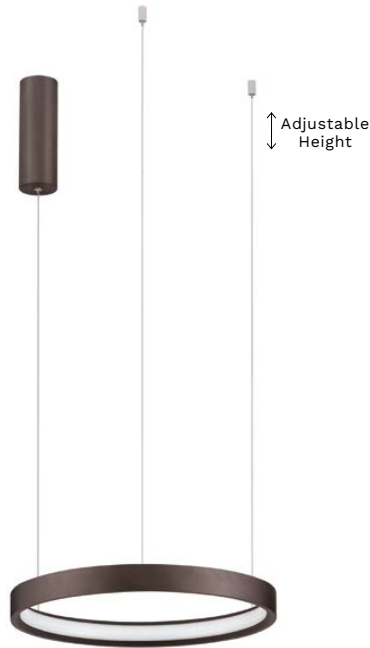

—
D: 80
H: 120 cm

DOBI
— 9030643

PERRINE
— 9345647

[Triac Dimmable]
Brushed
Brown Coffee
Aluminium
& Silicone
LED · 22 Watt
2552Lm · 3000K
IP20

—
D: 40
H: 150 cm

PERRINE
— 9345647

PERRINE
— 9345648

[Triac Dimmable]
Brushed
Brown Coffee
Aluminium
& Silicone
LED · 40 Watt
3326Lm · 3000K
IP20