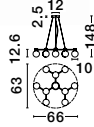

OVALINO
— 9620161

Satin Gold
& Matt Black Metal
White Opal Glass
LED G9 · 10x5 Watt
100-240 Volt
IP20

BULB EXCLUDED

—
D: 66
W: 63
H: 148 cm

GL 96201611

OVALINO
— 9620162

Satin Gold
& Matt Black Metal
White Opal Glass
LED G9 · 14x5 Watt
100-240 Volt
IP20

BULB EXCLUDED

—
L: 73
W: 64
H: 143 cm

GL 96201611

OVALINO
— 9620163

Satin Gold
& Matt Black Metal
White Opal Glass
LED G9 · 14x5 Watt
100-240 Volt
IP20

BULB EXCLUDED

—
L: 107
W: 47
H: 157 cm

GL 96201611