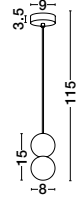

BULB EXCLUDED

D: 45
H: 160 cm

VRAHOS
— 9540245

VRAHOS
— 9540334

ZERO
— 9577017

ZERO
— 9577018

ZERO
— 9577019

ZERO
— 9577020