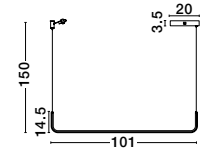

STRITA

— 9001102

Sandy Black Steel
& Aluminium
LED · 20 Watt
220-240Volt
1062Lm · 3200K
IP20

—
L: 101
W: 7
H: 150 cm