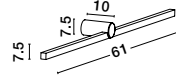

BREGGO
— 9923419

Sandy White
Aluminium
LED · 12 Watt
220-240 Volt
669Lm · 3000K
IP54

—
L: 61
W: 10
H: 7.5 cm

BREGGO
— 9923419