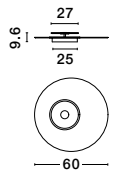

COPO
— 9030641