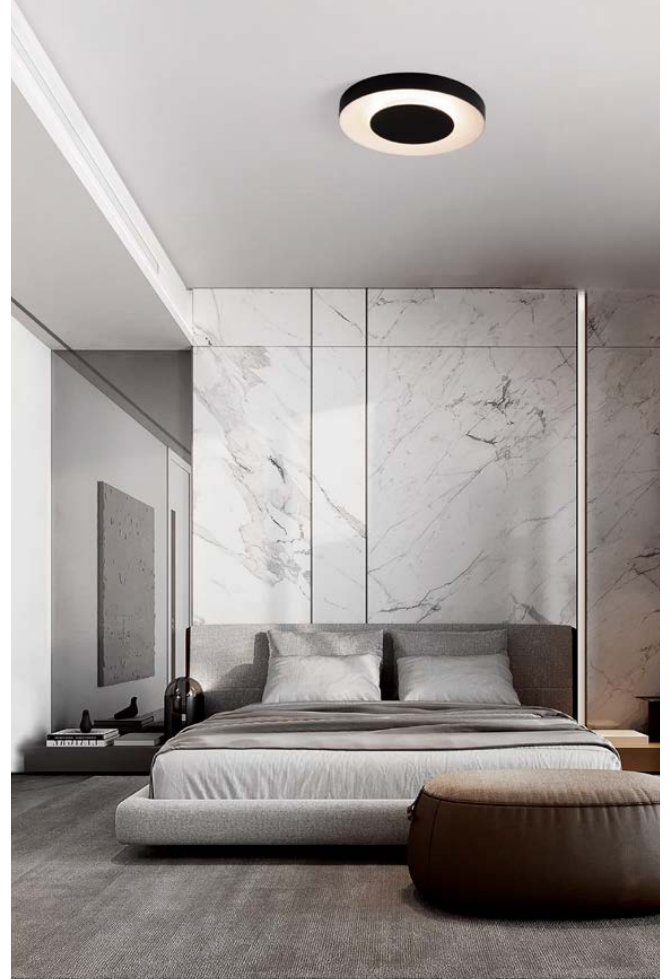

PADA

— 9345717

[Triac Dimmable]
Sandy Black & White
Aluminium & Acrylic
LED · 37 Watt
220-240Volt
2207Lm · IP20
2700-4000K
CCT Dip Switch

D: 60
H: 5 cm