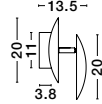

SOLEIL

— 9006081

Gold Leaf Aluminium
LED · 6 Watt
220-240 Volt
420Lm · 3000K
IP20

—
D: 20
W: 13.5
H: 20 cm