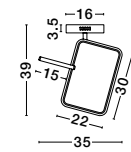

IMAR
— 9001106