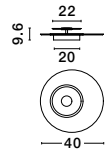

COPO
— 9030639