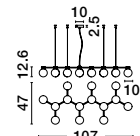

OVALINO
— 9620161

Satin Gold
& Matt Black Metal
White Opal Glass
LED G9 · 10x5 Watt
100-240 Volt
IP20

BULB EXCLUDED

—
D: 66
W: 63
H: 148 cm

GL 96201611

OVALINO
— 9620162

Satin Gold
& Matt Black Metal
White Opal Glass
LED G9 · 14x5 Watt
100-240 Volt
IP20

BULB EXCLUDED

—
L: 73
W: 64
H: 143 cm

GL 96201611

OVALINO
— 9620163

Satin Gold
& Matt Black Metal
White Opal Glass
LED G9 · 14x5 Watt
100-240 Volt
IP20

BULB EXCLUDED

—
L: 107
W: 47
H: 157 cm

GL 96201611