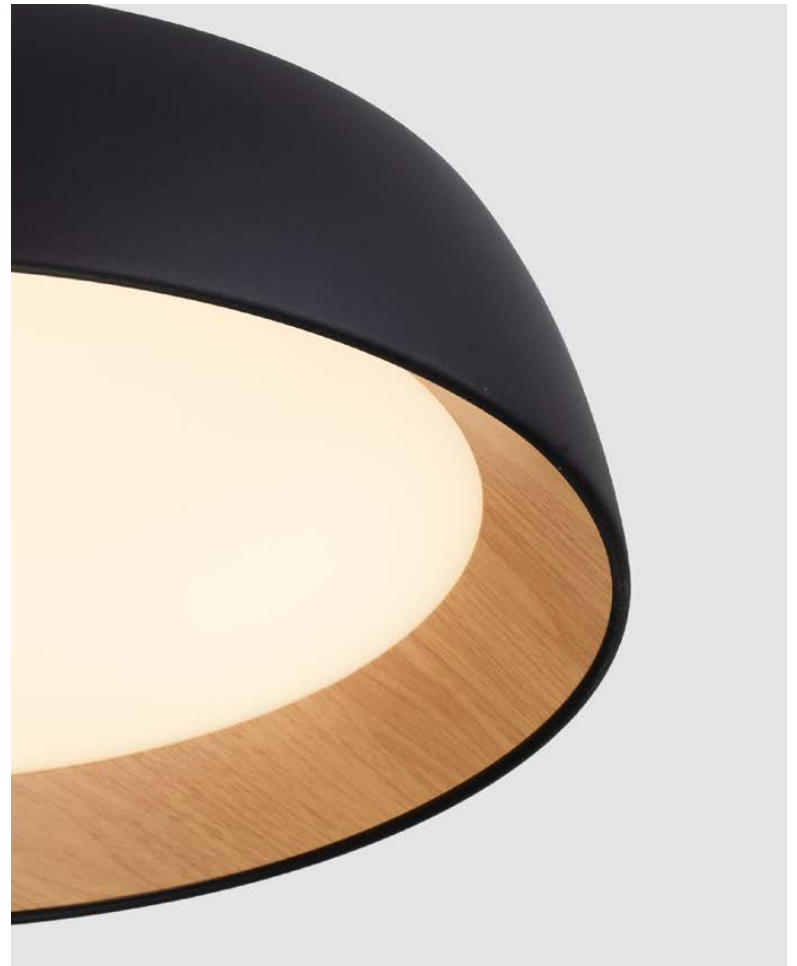

SIGI
— 9030507

[Triac Dimmable]
Sandy Black
Aluminium,
Metal, Acrylic
& Wood Color
LED · 40 Watt
220-240Volt
3111Lm · 3000K
IP20

—
D: 45
H: 180 cm

SIGI
— 9030503

[Triac Dimmable]
Sandy Black
Aluminium,
Metal, Acrylic
& Wood Color
LED · 40 Watt
220-240Volt
3081Lm · 3000K
IP20

—
D: 45
H: 10 cm

SIGI
— 9030505

[Triac Dimmable]
Sandy Black
Aluminium,
Metal, Acrylic
& Wood Color
LED · 50 Watt
220-240Volt
4201Lm · 3000K
IP20

—
D: 60
H: 12 cm