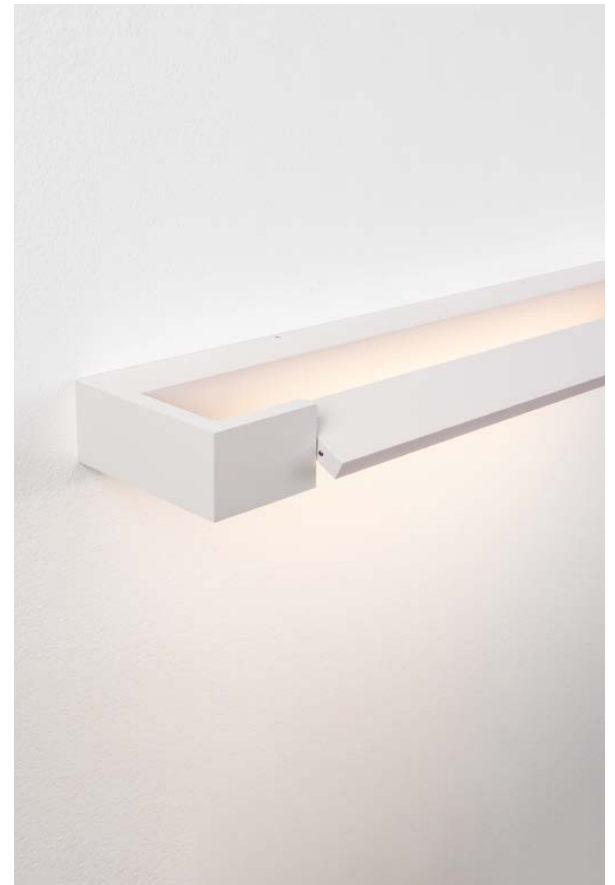

ARGA

— 9030703

Sandy Black
Aluminium
LED · 12 Watt
220-240 Volt
1100Lm · 3000K
IP44

—
L: 45
W: 10
H: 4 cm

ARGA
— 9030703

ARGA
— 9030704

Rotatable

ARGA

— 9030704

Sandy White
Aluminium
LED · 12 Watt
220-240 Volt
1100Lm · 3000K
IP44

—
L: 45
W: 10
H: 4 cm

ARGA
— 9030705

ARGA
— 9030706

ARGA

— 9030705

Sandy Black
Aluminium
LED · 17 Watt
220-240 Volt
1400Lm · 3000K
IP44

—
L: 60
W: 10
H: 4.2 cm

ARGA

— 9030706

Sandy White
Aluminium
LED · 17 Watt
220-240 Volt
1400Lm · 3000K
IP44

—
L: 60
W: 10
H: 4.2 cm