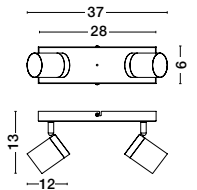

ALMA

— 9011313

Sandy Black
Aluminium
LED GU10 · 1x10 Watt
100-240 Volt
IP44

BULB EXCLUDED

—
D: 8
W: 12
H: 13 cm

ALMA

— 9011314

Sandy White
Aluminium
LED GU10 · 1x10 Watt
100-240 Volt
IP44

BULB EXCLUDED

—
D: 8
W: 12
H: 13 cm

ALMA

— 9011315

Sandy Black
Aluminium
LED GU10 · 2x10 Watt
100-240 Volt
IP44

BULB EXCLUDED

—
L: 37
W: 12
H: 13 cm

ALMA

— 9011316

Sandy White
Aluminium
LED GU10 · 2x10 Watt
100-240 Volt
IP44

BULB EXCLUDED

—
L: 37
W: 12
H: 13 cm

ALMA
— 9011316