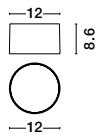

ZIAZA

— 9030731

Sandy White
Aluminium & Acrylic
LED · 17 Watt
220-240 Volt
833Lm · 3000K
IP20

—
D: 12
H: 8.6 cm

ZIAZA

— 9030732

Sandy Black
Aluminium & Acrylic
LED · 17 Watt
220-240 Volt
833Lm · 3000K
IP20

—
D: 12
H: 8.6 cm

ZIAZA

— 9030729

Sandy White
Aluminium & Acrylic
LED · 10 Watt
220-240 Volt
505Lm · 3000K
IP20

—
D: 10
H: 8.6 cm

ZIAZA

— 9030730

Sandy Black
Aluminium & Acrylic
LED · 10 Watt
220-240 Volt
505Lm · 3000K
IP20

—
D: 10
H: 8.6 cm

ZIAZA
— 9030729