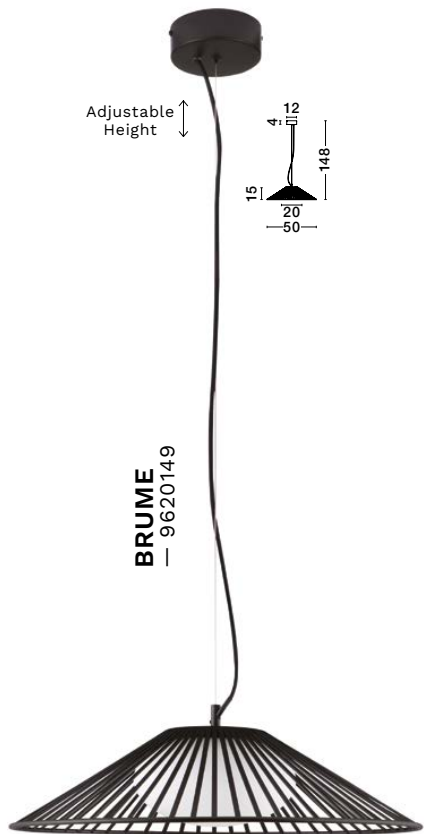

—
D: 35
H: 210 cm

ATIL
— 9870014

BRUME
— 9620149

BRUME
— 9620148

BRUME
— 9620150

BRUME
— 9620148

Matt Black Metal
& Opal Glass
LED · 21 Watt
220-240Volt
963Lm · 3000K
IP20
—
D: 60
H: 148 cm

BRUME
— 9620149