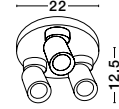

AMECY
— 9011348