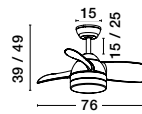

NERINA
— 9952379

Matt White Metal
& Abs
White Color Blades
LED
18 Watt · 2190Lm
220-240Volt · IP20
3000-4000-6500K
40 Watt Rated Power
6 Speeds DC
Remote Control
Included
Summer & Winter
Mode
—
D: 76
H: 39-49 cm

NERINA
— 9952379