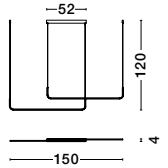

STRITA

— 9006088

[Triac Dimmable]
Sandy Black
Aluminium
LED · 40 Watt
220-240Volt
2856Lm · 3000K
IP20

—
L: 150
H: 120 cm