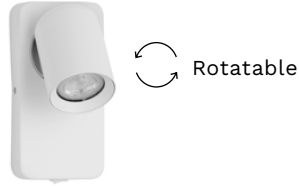

DAZLE
— 9011330

Sandy White
Aluminium
LED G9 · 1x5 Watt
100-240 Volt
IP20

BULB EXCLUDED
LIGHT UP & DOWN

—
D: 8
W: 10
H: 10 cm

COSMINA
— 9011339