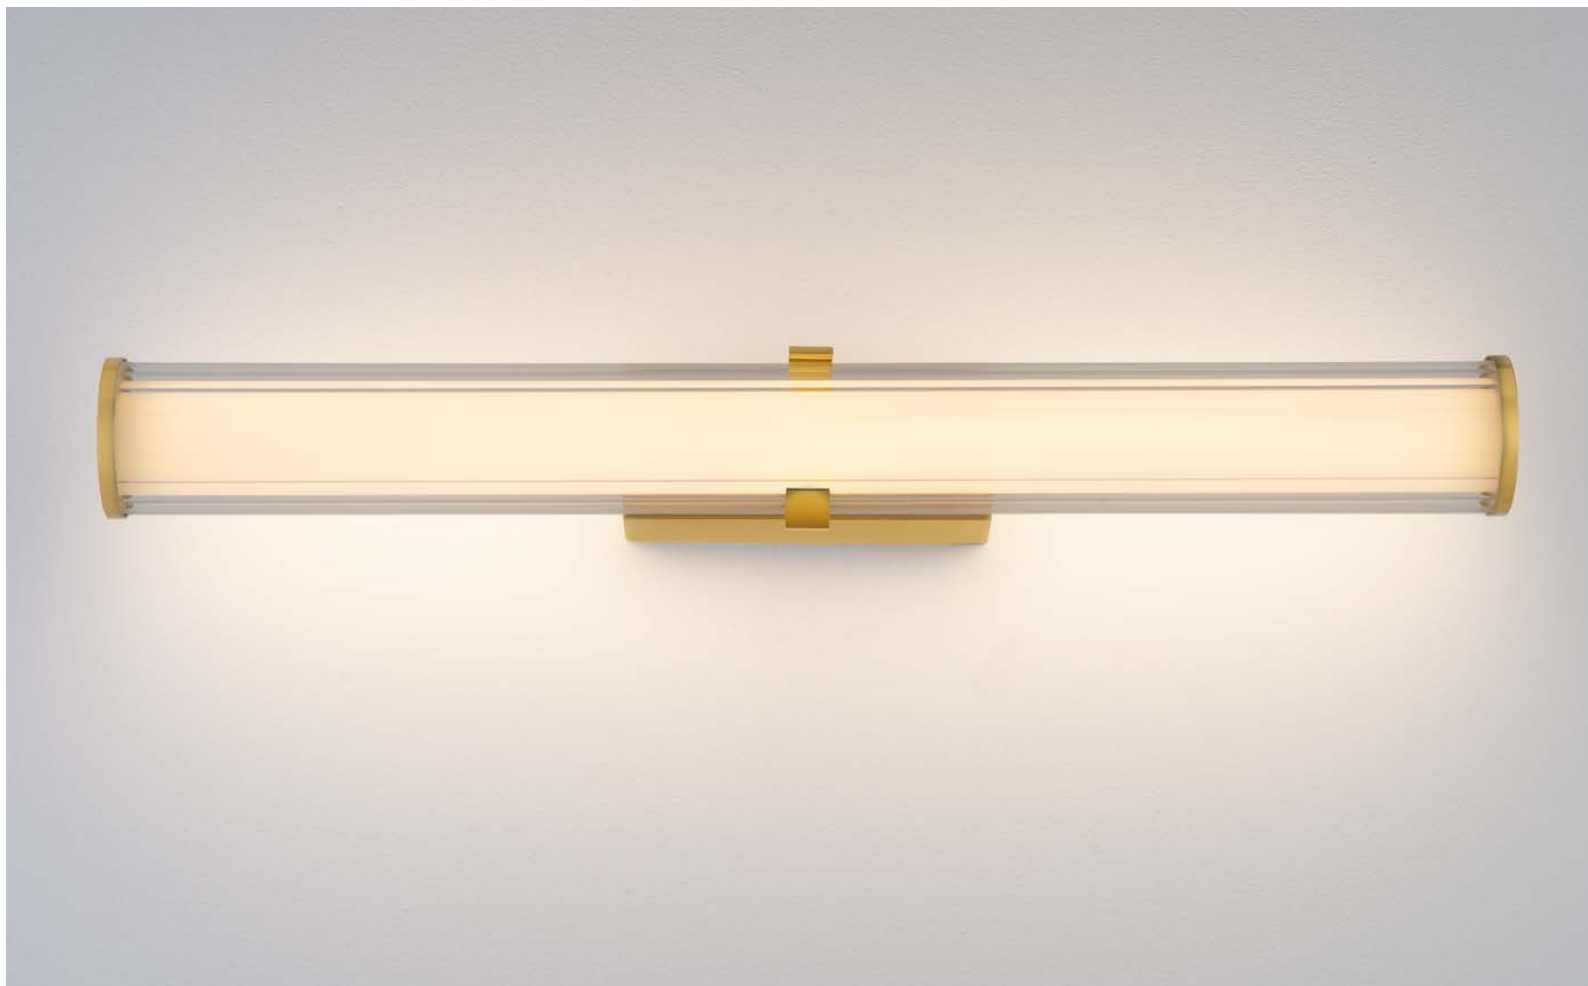

HEDULA

— 9236399

Sandy Gold Metal
& Clear line Glass
LED · 13 Watt
220-240Volt
1164Lm · 3000K
IP44

—
L: 42.5
W: 8.2
H: 12 cm

HEDULA
— 9236399

HEDULA

— 9236401

Sandy Gold Metal
& Clear line Glass
LED · 23 Watt
220-240Volt
2555Lm · 3000K
IP44

—
L: 63
W: 8.2
H: 12 cm

HEDULA
— 9236401