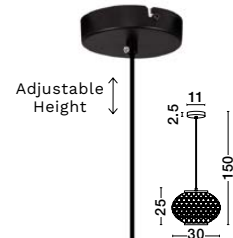

ASMA

— 9001114

Rattan & Sandy
Black Steel Base
LED E27 · 1x12 Watt
100-240 Volt
IP20

BULB EXCLUDED

D: 20
H: 150 cm

ASMA

— 9001115

Rattan & Sandy
Black Steel Base
LED E27 · 1x12 Watt
100-240 Volt
IP20

BULB EXCLUDED

D: 30
H: 150 cm

ASMA

— 9001116

Rattan & Sandy
Black Steel Base
LED E27 · 1x12 Watt
100-240 Volt
IP20

BULB EXCLUDED

D: 25
H: 150 cm