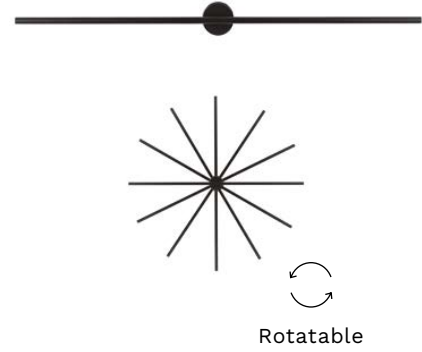

ALSO
YOU CAN
DO