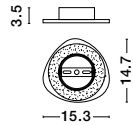

ATENA
— 9030737

Sandy White
Aluminium
LED · 6 Watt
220-240 Volt
364Lm · 3000K
IP20

L: 15.3
W: 3.5
H: 14.7 cm

ATENA
— 9030738

Sandy White
Aluminium
LED · 8 Watt
220-240 Volt
507Lm · 3000K
IP20

L: 19.9
W: 3.5
H: 19.1 cm

ATENA
— 9030739

Sandy White
Aluminium
LED · 12 Watt
220-240 Volt
785Lm · 3000K
IP20

L: 24.8
W: 3.5
H: 23.9 cm

ATENA
— 9030737