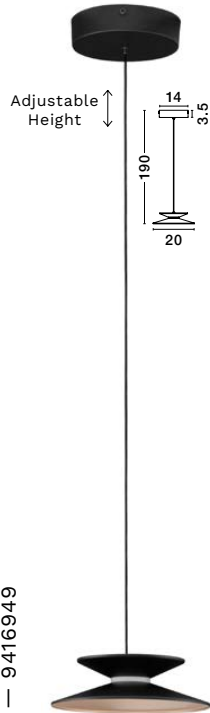

MORFI
— 9416949

[Triac Dimmable]
Sandy Black Metal
& Gold Acrylic
LED · 5 Watt
220-240 Volt
165Lm · 3000K
IP20
—
D: 20
H: 190 cm

MORFI
— 9416949