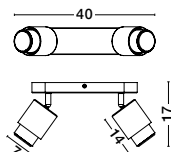

ISON
— 9011324

Sandy White Metal
LED GU10 · 1x10 Watt
100-240 Volt
IP20

BULB EXCLUDED

—
D: 8
W: 15
H: 17 cm

ISON
— 9011325

Satin Nickel Metal
LED GU10 · 1x10 Watt
100-240 Volt
IP20

BULB EXCLUDED

—
D: 8
W: 15
H: 17 cm

ISON
— 9011326

Sandy White Metal
LED GU10 · 2x10 Watt
100-240 Volt
IP20

BULB EXCLUDED

—
L: 40
W: 14
H: 17 cm

ISON
— 9011327

Satin Nickel Metal
LED GU10 · 2x10 Watt
100-240 Volt
IP20

BULB EXCLUDED

—
L: 40
W: 14
H: 17 cm

ISON
— 9011328

Sandy White Metal
LED GU10 · 3x10 Watt
100-240 Volt
IP20

BULB EXCLUDED

—
L: 58
W: 14
H: 17 cm

ISON
— 9011329

Satin Nickel Metal
LED GU10 · 3x10 Watt
100-240 Volt
IP20

BULB EXCLUDED

—
L: 58
W: 14
H: 17 cm