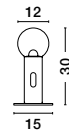

CHRONOS
— 9870027

[Dimmable With Sensor]
White Aluminium
& Steel
Fingerprint
Resistant Paint
LED · 11 Watt
220-240 Volt
797Lm · 3000K
IP20
—
D: 15
H: 30 cm