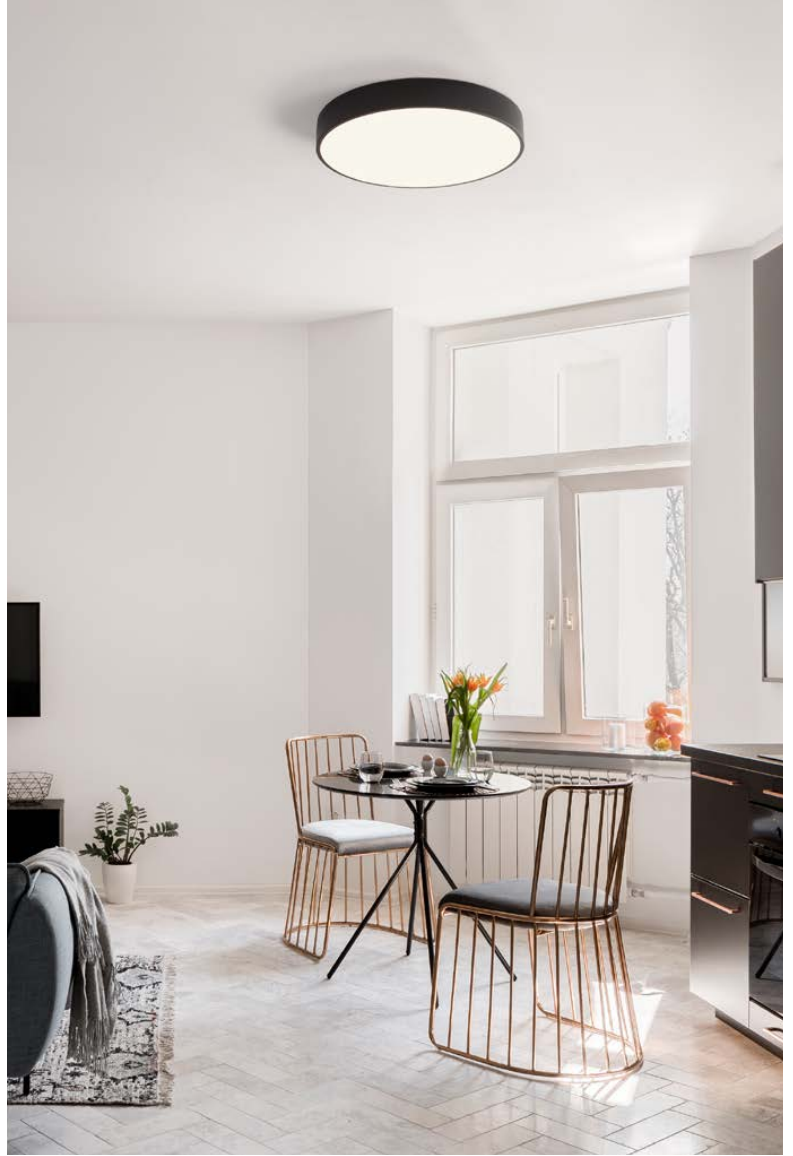

—
D: 60
H: 6.5 cm

FIGIN
— 9248178

FIGIN
— 9248179

[Dimmable
by Remote Control CCT]
Sandy Gold Steel,
Aluminium & Acrylic
LED · 40 Watt
220-240Volt
2244Lm · IP20
2700 - 5000K

—
D: 50
H: 6.5 cm

FIGIN
— 9248179