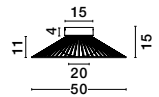

—
D: 35
H: 210 cm

ATIL
— 9870014

BRUME
— 9620149

BRUME
— 9620148

BRUME
— 9620150

BRUME
— 9620148

Matt Black Metal
& Opal Glass
LED · 21 Watt
220-240Volt
963Lm · 3000K
IP20
—
D: 60
H: 148 cm

BRUME
— 9620149