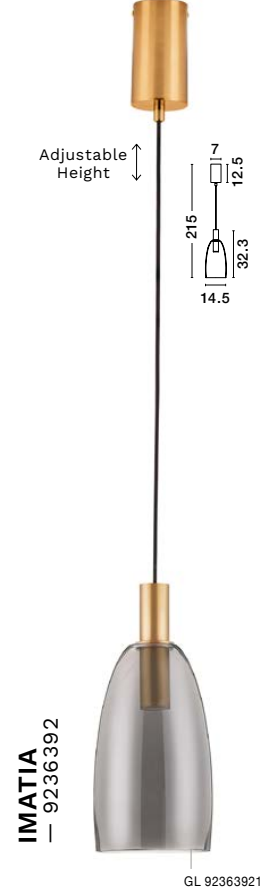

IMATIA
— 9236390

Brass Gold Metal & Smoky Glass
LED · 7 Watt
220-240Volt
192Lm · 3000K
IP20

—
D: 16
H: 215 cm

LED WARM WHITE DRIVER INCL.

IMATIA
— 9236391

Brass Gold Metal & Smoky Glass
LED · 7 Watt
220-240Volt
192Lm · 3000K
IP20

—
D: 14.5
H: 215 cm

LED WARM WHITE DRIVER INCL.

IMATIA
— 9236392

Brass Gold Metal & Smoky Glass
LED · 7 Watt
220-240Volt
192Lm · 3000K
IP20

—
D: 14.5
H: 215 cm

LED WARM WHITE DRIVER INCL.