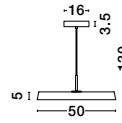

VETRO

— 910623

Matt White Aluminium
& Acrylic
White Fabric Wire
LED · 37 Watt
220-240 Volt
4275Lm · 3000K
IP20

—
D: 50
H: 130 cm

VETRO
— 910621