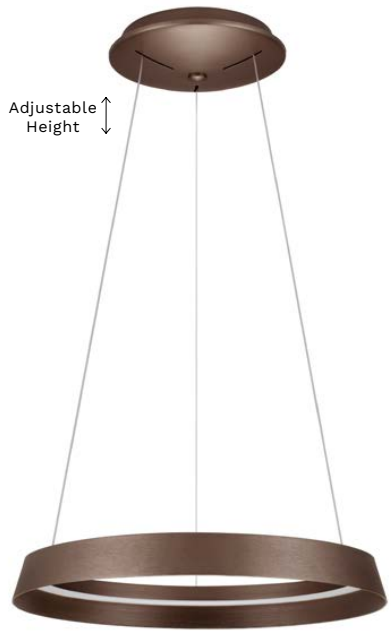

—
D: 45
H: 150 cm

ORMI

— 9030520

[Triac Dimmable]
Champaign Brown
Aluminium
& Acrylic
LED · 38 Watt
220-240Volt
2564Lm · IP20
2700-3000K
CCT Dip Switch

—
D: 45
H: 150 cm

ORMI

— 9030927

[Triac Dimmable]
Brushed Coffee
Metal & Acrylic
LED · 38 Watt
220-240Volt
2564Lm · IP20
2700-4000K
CCT Dip Switch