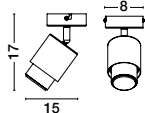

ISON
— 9011324

Sandy White Metal
LED GU10 · 1x10 Watt
100-240 Volt
IP20

BULB EXCLUDED

—
D: 8
W: 15
H: 17 cm

ISON
— 9011325

Satin Nickel Metal
LED GU10 · 1x10 Watt
100-240 Volt
IP20

BULB EXCLUDED

—
D: 8
W: 15
H: 17 cm

ISON
— 9011326

Sandy White Metal
LED GU10 · 2x10 Watt
100-240 Volt
IP20

BULB EXCLUDED

—
L: 40
W: 14
H: 17 cm

ISON
— 9011327

Satin Nickel Metal
LED GU10 · 2x10 Watt
100-240 Volt
IP20

BULB EXCLUDED

—
L: 40
W: 14
H: 17 cm

ISON
— 9011328

Sandy White Metal
LED GU10 · 3x10 Watt
100-240 Volt
IP20

BULB EXCLUDED

—
L: 58
W: 14
H: 17 cm

ISON
— 9011329

Satin Nickel Metal
LED GU10 · 3x10 Watt
100-240 Volt
IP20

BULB EXCLUDED

—
L: 58
W: 14
H: 17 cm