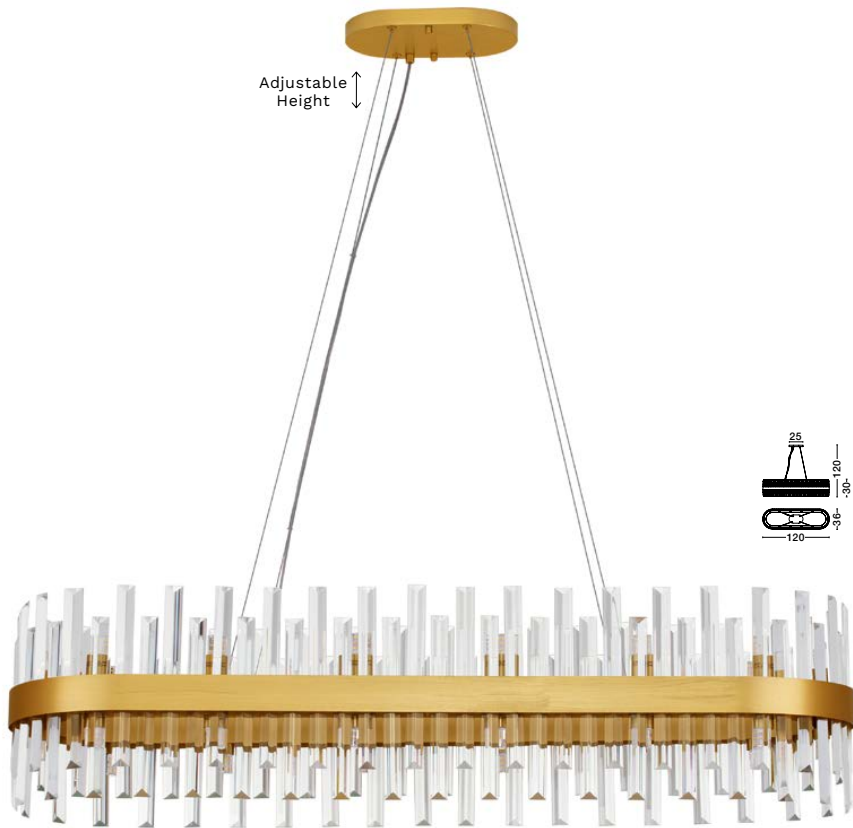

Adjustable Height

CROWN
— 9695120

CROWN
— 9695121

Satin Gold Metal
Clear Crystal (114 pcs)
LED G9 · 42x5 Watt
100-240 Volt
IP20
BULB EXCLUDED
—
D: 75
H: 200 cm

Adjustable Height

CROWN
— 9695121

CROWN

— 9695119

BULB EXCLUDED

D: 25
H: 50 cm

CROWN

— 9695123

Satin Gold Metal
Clear Crystal (20 pcs)
LED G9 · 10x5 Watt
100-240 Volt
IP20

BULB EXCLUDED

D: 25
H: 150 cm

Adjustable Height

CROWN
— 9695119

CROWN
— 9695122

CROWN
— 9695123

KEZO

— 9019733

[Triac Dimmable]
Platinum Gold
Stainless Steel
& Glass
LED · 45 Watt
220-240Volt
4402Lm · 3500K
IP20

—
D: 60
H: 130 cm

KEZO

— 9019734

[Triac Dimmable]
Platinum Gold
Stainless Steel
& Glass
LED · 56 Watt
220-240Volt
6339Lm · 3500K
IP20

—
D: 78
H: 130 cm

KEZO
— 9019733

KEZO
— 9019734

KEZO

— 9019735

[Triac Dimmable]
Platinum Gold
Stainless Steel
& Glass
LED · 67 Watt
220-240Volt
5709Lm · 3500K
IP20