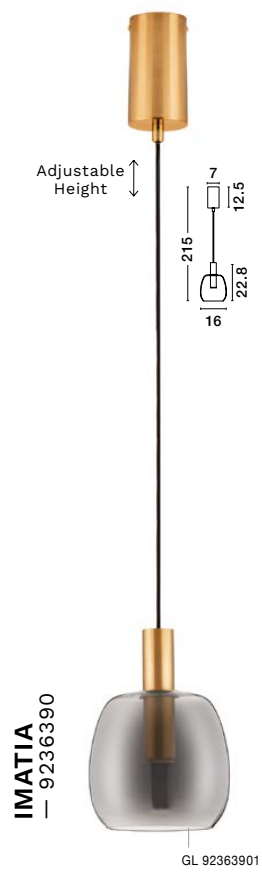

IMATIA
— 9236390

Brass Gold Metal & Smoky Glass
LED · 7 Watt
220-240Volt
192Lm · 3000K
IP20

—
D: 16
H: 215 cm

LED WARM WHITE DRIVER INCL.

IMATIA
— 9236391

Brass Gold Metal & Smoky Glass
LED · 7 Watt
220-240Volt
192Lm · 3000K
IP20

—
D: 14.5
H: 215 cm

LED WARM WHITE DRIVER INCL.

IMATIA
— 9236392

Brass Gold Metal & Smoky Glass
LED · 7 Watt
220-240Volt
192Lm · 3000K
IP20

—
D: 14.5
H: 215 cm

LED WARM WHITE DRIVER INCL.