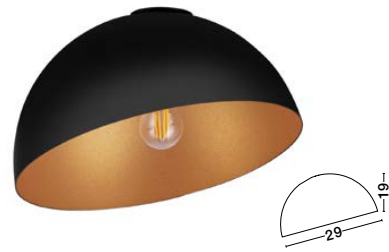

BULB EXCLUDED

—
D: 40
H: 25 cm

ONIA
— 9695310

Metal Color & Inner
Sandy Black Metal
LED E27 · 1x12 Watt
100-240Volt
IP20

BULB EXCLUDED

—
D: 50
H: 31 cm

ONIA
— 9695314

ONIA
— 9695311