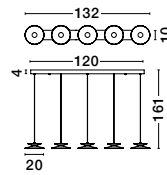

MORFI
— 9416953