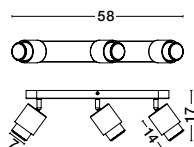

ISON
— 9011324

Sandy White Metal
LED GU10 · 1x10 Watt
100-240 Volt
IP20

BULB EXCLUDED

—
D: 8
W: 15
H: 17 cm

ISON
— 9011325

Satin Nickel Metal
LED GU10 · 1x10 Watt
100-240 Volt
IP20

BULB EXCLUDED

—
D: 8
W: 15
H: 17 cm

ISON
— 9011326

Sandy White Metal
LED GU10 · 2x10 Watt
100-240 Volt
IP20

BULB EXCLUDED

—
L: 40
W: 14
H: 17 cm

ISON
— 9011327

Satin Nickel Metal
LED GU10 · 2x10 Watt
100-240 Volt
IP20

BULB EXCLUDED

—
L: 40
W: 14
H: 17 cm

ISON
— 9011328

Sandy White Metal
LED GU10 · 3x10 Watt
100-240 Volt
IP20

BULB EXCLUDED

—
L: 58
W: 14
H: 17 cm

ISON
— 9011329

Satin Nickel Metal
LED GU10 · 3x10 Watt
100-240 Volt
IP20

BULB EXCLUDED

—
L: 58
W: 14
H: 17 cm