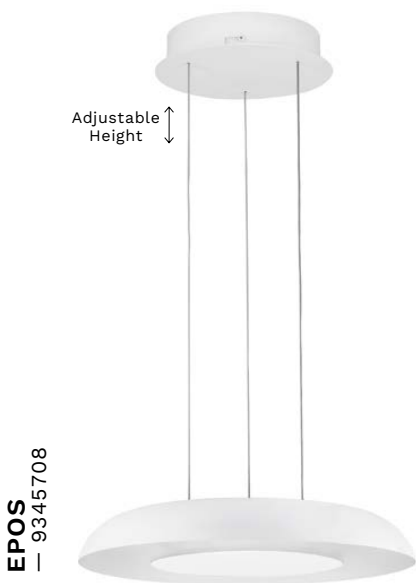

EPOS
— 9345708