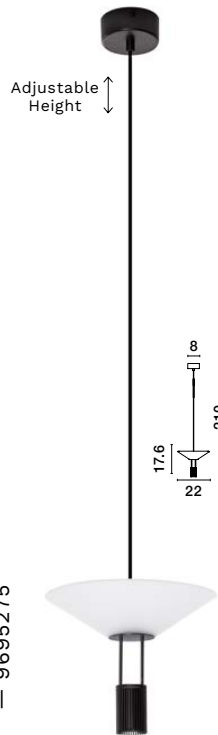

—
D: 22
H: 210 cm

ANAFI

— 9695276

Sandy Black Steel
& Aluminium
Clear Frosted Acrylic
LED · 8 Watt
220-240Volt
395Lm · 3000K
IP20

—
D: 22
H: 210 cm

ANAFI

— 9695277

Sandy Black Steel
& Aluminium
Clear Frosted Acrylic
LED · 24 Watt
220-240Volt
1185Lm · 3000K
IP20