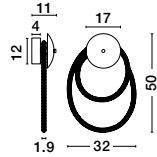

ILANE
— 9780100