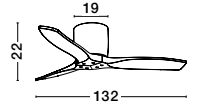

NINEMIA
— 9952370

NINEMIA
— 9952373

ARCADIA
— 9953199

NINEMIA
— 9952370

Sandy Black Metal Base & Natural Wood Color Blades
40 Watt Rated Power
6 Speeds DC
220-240Volt IP20
Remote Control Included
Summer & Winter Mode
—
D: 132
H: 22 cm