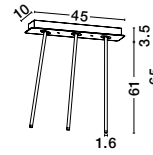

STILVI
— 9232154

Sandy Black
Aluminium
LED · 8 Watt
220-240Volt
214Lm · 3000K
IP20
Beam Angle 24°
—
L: 45
W: 10
H: 65 cm