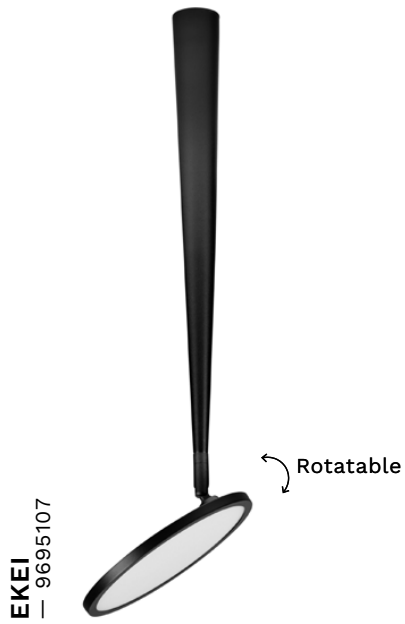

EKEI
— 9695107

Sandy Black
Aluminium
LED · 14 Watt
220-240Volt
1085Lm · 3000K
IP20

—
D: 20
H: 55 cm

EKEI
— 9695108

Sandy White
Aluminium
LED · 14 Watt
220-240Volt
1085Lm · 3000K
IP20

—
D: 20
H: 55 cm

EKEI
— 9695109

Sandy Black
Aluminium
LED · 14 Watt
220-240Volt
1085Lm · 3000K
IP20

—
D: 20
H: 21.4 cm

EKEI
— 9695110

Sandy White
Aluminium
LED · 14 Watt
220-240Volt
1085Lm · 3000K
IP20

—
D: 20
H: 21.4 cm