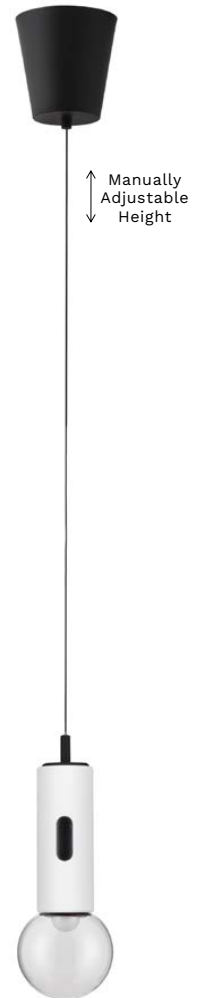

CHRONOS
— 9870024

[Dimmable With Sensor]
Black Aluminium
Fingerprint
Resistant Paint
LED · 11 Watt
220-240 Volt
763Lm · 3000K
IP20
—
D: 13
H: 300 cm

CHRONOS
— 9870025

[Dimmable With Sensor]
White Aluminium
Fingerprint
Resistant Paint
LED · 11 Watt
220-240 Volt
763Lm · 3000K
IP20
—
D: 13
H: 300 cm

CHRONOS
— 9870026

[Dimmable With Sensor]
Black Aluminium
& Steel
Fingerprint
Resistant Paint
LED · 11 Watt
220-240 Volt
797Lm · 3000K
IP20
—
D: 15
H: 30 cm

CHRONOS
— 9870027

[Dimmable With Sensor]
White Aluminium
& Steel
Fingerprint
Resistant Paint
LED · 11 Watt
220-240 Volt
797Lm · 3000K
IP20
—
D: 15
H: 30 cm