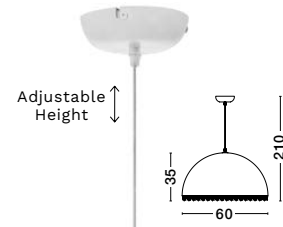

LALU

— 9620168

Fibre Glass
Sandy White Base
LED E27 · 1x12 Watt
100-240 Volt
IP20

BULB EXCLUDED

D: 40
H: 250 cm

LALU

— 9620169

Fibre Glass
Sandy White Base
LED E27 · 1x12 Watt
100-240 Volt
IP20

BULB EXCLUDED

D: 60
H: 210 cm