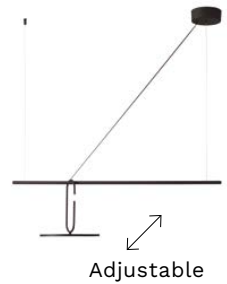

OPI — 9695111

GEA

— 9501209

Sandy Black
Steel, Aluminium
& Acrylic
LED · 22 Watt
220-240 Volt
2600Lm · 3000K
IP20

—
L: 100
W: 30
H: 180 cm

Adjustable Height

ALSO YOU CAN DO

Adjustable