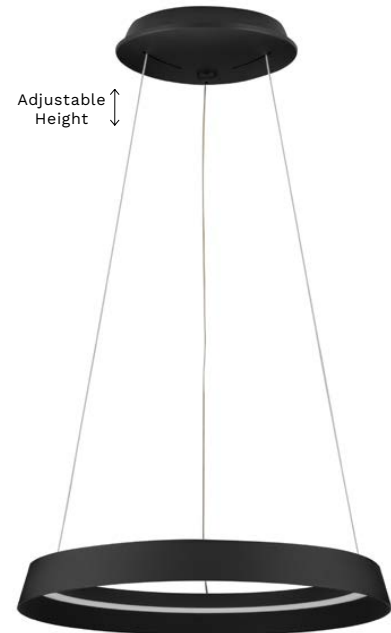

ORMI

— 9030518

[Triac Dimmable]
Sandy White
Aluminium & Acrylic
LED · 38 Watt
220-240Volt
2564Lm · IP20
2700-3000K
CCT Dip Switch

—
D: 45
H: 150 cm