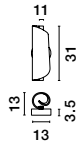

VALENTIN
— 9030635