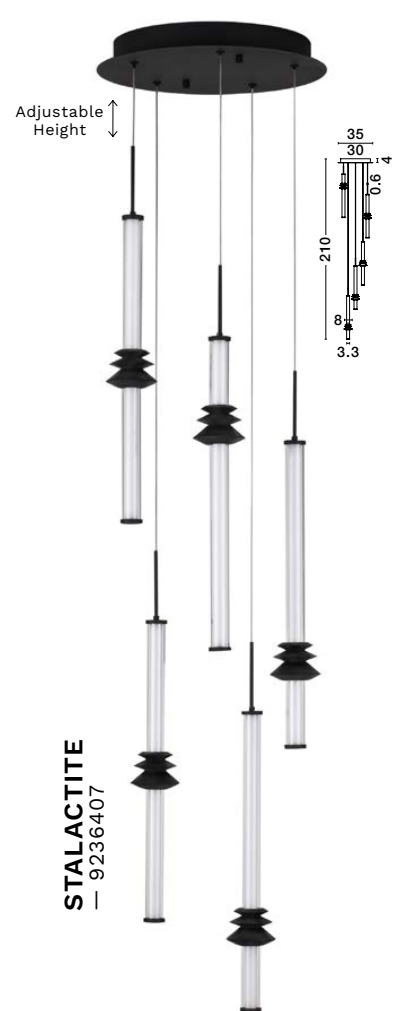

—
L: 127
W: 10
H: 160 cm

ALCINOE
— 9511017

[Triac Dimmable]
Matt Black & Gold
Aluminium & Acrylic
LED · 54 Watt
220-240Volt
4422Lm · 3000K
IP20

—
L: 127
W: 10
H: 210 cm

STALACTITE

— 9236402

[Triac Dimmable]
Sandy Black
Aluminium & Acrylic
Black Artificial
Ceramic
LED · 8 Watt
220-240Volt
465Lm · 3000K
IP20

—
D: 8
H: 180 cm

STALACTITE

— 9236405

[Triac Dimmable]
Sandy Black
Aluminium & Acrylic
Black Artificial
Ceramic
LED · 15 Watt
220-240Volt
1109Lm · 3000K
IP20

—
L: 110
W: 8
H: 170 cm

STALACTITE

— 9236406

[Triac Dimmable]
Sandy Black
Aluminium & Acrylic
Black Artificial
Ceramic
LED · 18 Watt
220-240Volt
1346Lm · 3000K
IP20

—
D: 35
H: 170 cm

STALACTITE

— 9236407

[Triac Dimmable]
Sandy Black
Aluminium & Acrylic
Black Artificial
Ceramic
LED · 32 Watt
220-240Volt
2306Lm · 3000K
IP20

—
D: 35
H: 210 cm

STALACTITE
— 9236409

STALACTITE
— 9236408

L: 120
W: 43
H: 250 cm

STALACTITE
— 9236408

ANAPNOE
— 9695283

[Touch / Switch
Dimmable]
Matt Black Steel
& Aluminium
Clear Glass
LED · 46 Watt
220-240Volt
965Lm · 3000K
IP20

—
D: 30
H: 157 cm

ANAPNOE
— 9695284