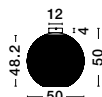

KINETIC

— 9620154

Matt Black Metal
& Acrylic
LED · 24 Watt
220-240Volt
727Lm · 3000K
IP20

—
D: 50
H: 50 cm

KINETIC

— 9620155

Matt Black Metal
& Acrylic
LED · 19 Watt
220-240Volt
593Lm · 3000K
IP20

—
D: 40
H: 40 cm

KINETIC

— 9620156

Matt Black Metal
& Acrylic
LED · 12 Watt
220-240Volt
456Lm · 3000K
IP20

—
D: 30
H: 30 cm

KINETIC
— 9620154