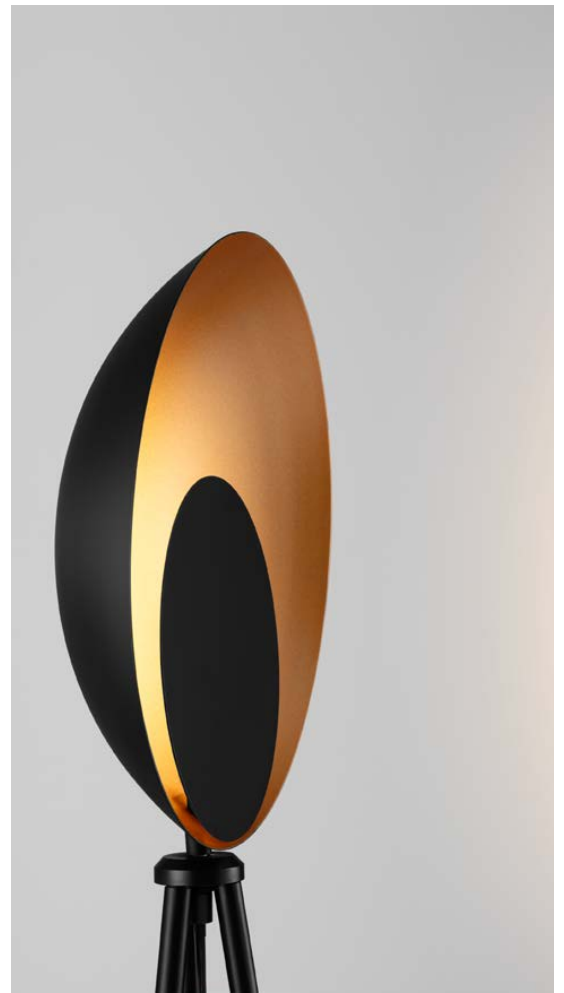

KITRO

— 9011320

Matt Black
& Gold Metal
LED · 12 Watt
220-240Volt
400Lm · 3000K
IP20
Switch On/Off
Cable Length 290 cm

—
D: 34
W: 42
H: 151 cm