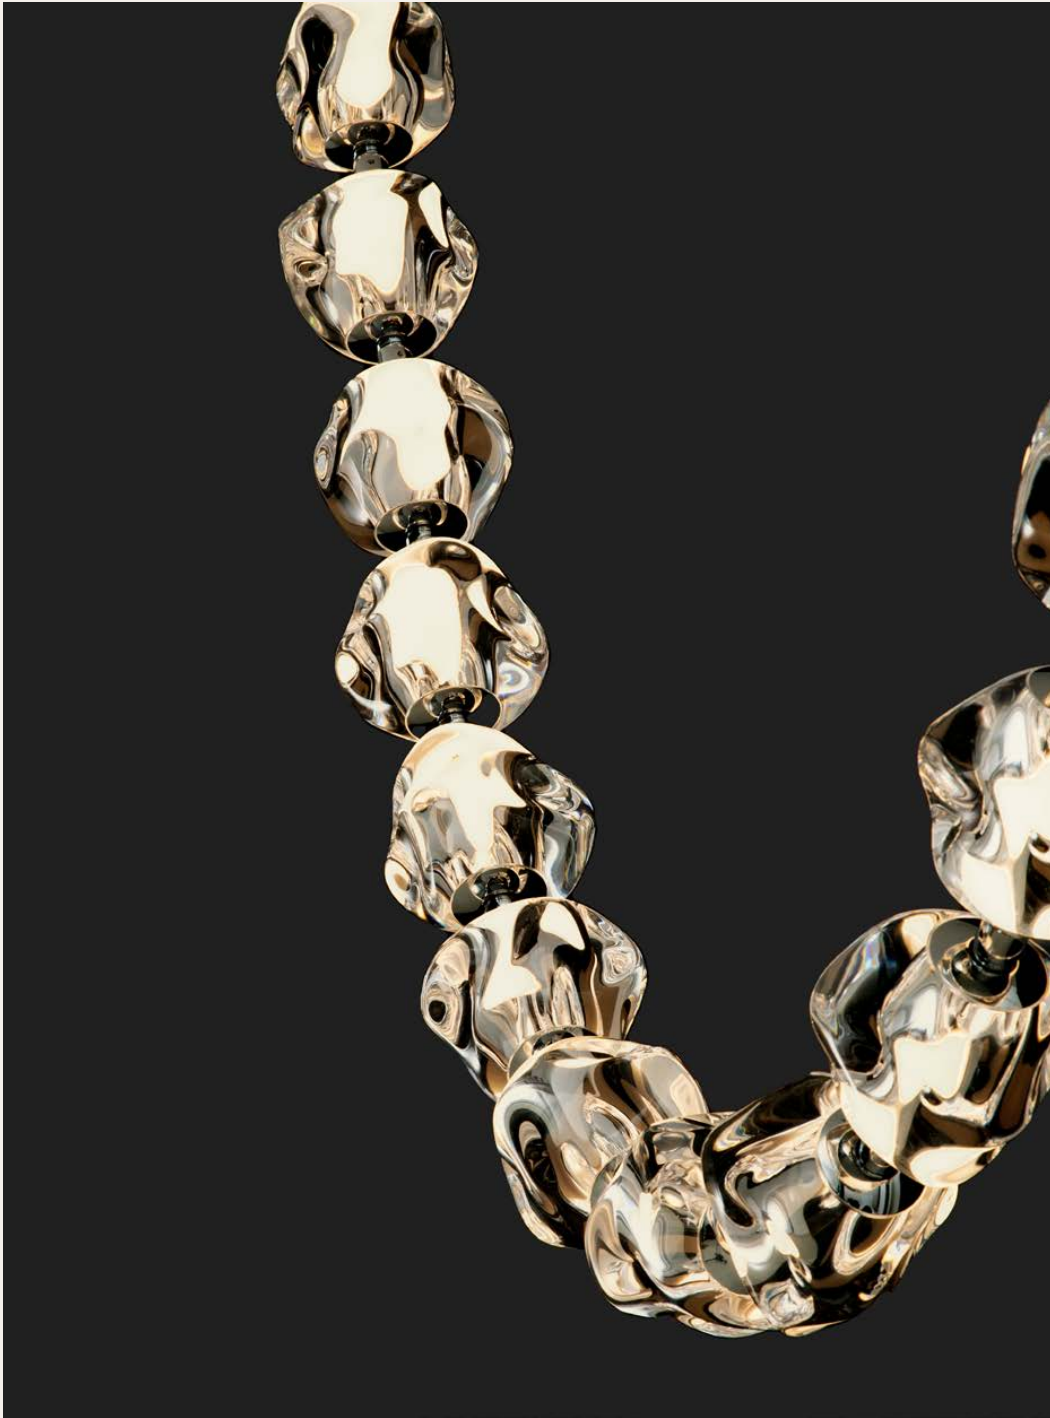

573 | ISON

575 | ALMA

575 | ALMA

578 | AMECY

578 | AMECY

decorative

Suspension

our stylish suspension lights add a touch of elegance and practicality to any space — a key feature in modern interiors. They provide both ambient and task lighting, illuminating areas for dining, gathering, and other activities, bringing sophistication and practicality to any space