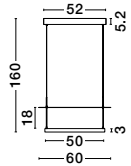

DIONA
— 9580671

[Triac Dimmable]
Sandy Black & White
Aluminium
LED · 29 Watt
220-240Volt
1650Lm · 3000K
IP20
—
D: 40
H: 160 cm

DIONA
— 9580672

[Triac Dimmable]
Sandy Black & White
Aluminium
LED · 40 Watt
220-240Volt
2560Lm · 3000K
IP20
—
D: 60
H: 160 cm

DIONA
— 9580673

[Triac Dimmable]
Sandy Black & White
Aluminium
LED · 55 Watt
220-240Volt
3600Lm · 3000K
IP20
—
D: 80
H: 160 cm

DIONA
— 9580677

[Triac Dimmable]
Sandy Black & White
Aluminium
LED · 81 Watt
220-240Volt
5160Lm · 3000K
IP20
—
L: 120
W: 30
H: 160 cm