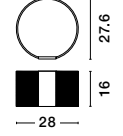

VALENTIN
— 9030637

VALENTIN
— 9030636

[Triac Dimmable]
Brass Gold
Aluminium & Acrylic
LED · 35 Watt
220-240 Volt
2995Lm · 3000K
IP20

—
D: 52
H: 120 cm

VALENTIN
— 9030637

[Triac Dimmable]
Brass Gold
Aluminium & Acrylic
LED · 14 Watt
220-240 Volt
786Lm · 3000K
IP20

—
D: 28
W: 16
H: 27.6 cm

VALENTIN
— 9030638

[Triac Dimmable]
Brass Gold
Aluminium & Acrylic
LED · 14 Watt
220-240 Volt
786Lm · 3000K
IP20

—
L: 24
W: 16
H: 24 cm