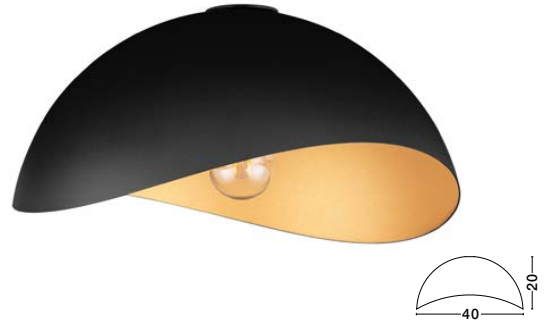

BULB EXCLUDED

D: 30
H: 15 cm

OPSI
— 9695307

Sandy Black
Metal
LED E27 · 1x12 Watt
100-240Volt
IP20

BULB EXCLUDED

D: 30
H: 15 cm

OPSI
— 9695305

OPSI
— 9695302