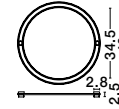

LYB
— 9980578

LYB
— 9980579