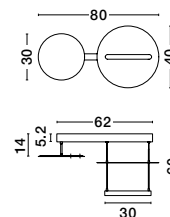

Adjustable
Height

DIONA
— 9580678