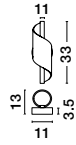

VALENTIN
— 9030634