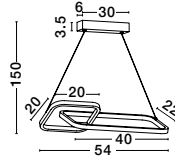

IMAR
— 9001107