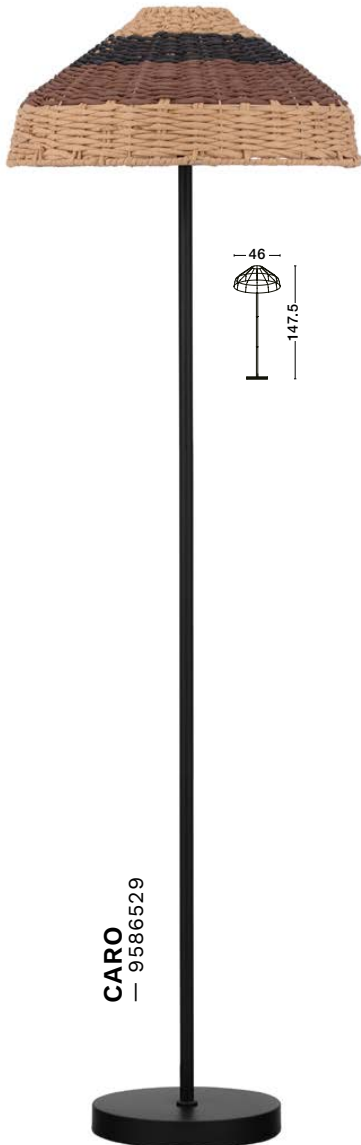

PLETTE
— 9586528

CARO

— 9586529

Colorful Rattan
(Natural Black Brown)
& Black Base Black
Fabric Wire
LED E27 · 1x12 Watt
100-240 Volt
IP20

BULB EXCLUDED

Cable Length: 350 cm
Switch On/Off

—
D: 46

H: 147.5 cm