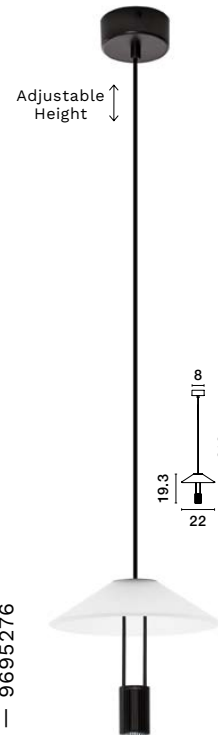

—
D: 22
H: 210 cm

ANAFI

— 9695276

Sandy Black Steel
& Aluminium
Clear Frosted Acrylic
LED · 8 Watt
220-240Volt
395Lm · 3000K
IP20

—
D: 22
H: 210 cm

ANAFI

— 9695277

Sandy Black Steel
& Aluminium
Clear Frosted Acrylic
LED · 24 Watt
220-240Volt
1185Lm · 3000K
IP20