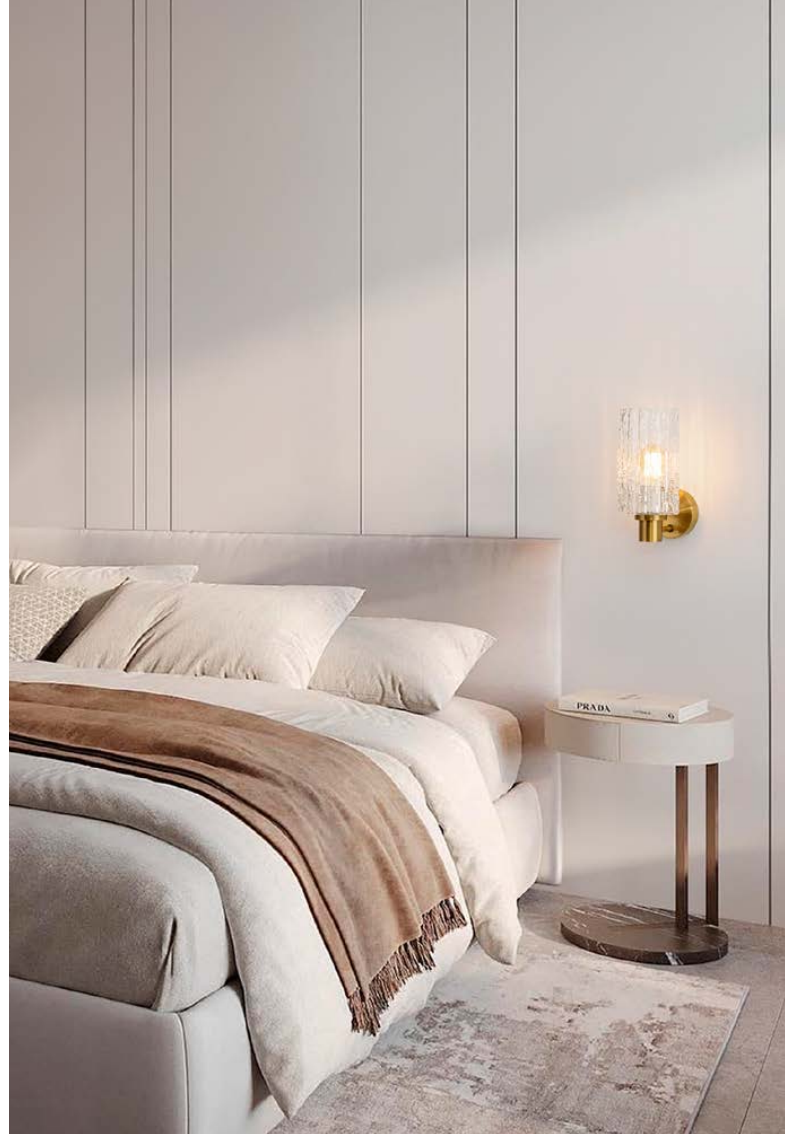

CERTA

— 9009275

Clear Structured Glass
Brass Gold & Matt Black Metal Base
LED E27 · 4x12 Watt
100-240 Volt
IP20

BULB EXCLUDED

L: 90
W: 12.5
H: 120 cm

CERTA

— 9009277

Clear Structured Glass
& Brass Gold Metal
LED E27 · 1x12 Watt
100-240 Volt
IP20

BULB EXCLUDED

D: 12.5
W: 17.5
H: 25.5 cm