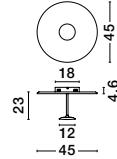

NIMA

— 9248180

[Triac Dimmable]

Sandy White Steel,
Aluminium
& Acrylic

LED · 15 Watt

220-240Volt

984Lm · 3000K

IP20

D: 45

H: 23 cm

NIMA
— 9248180