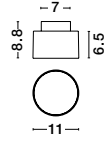

OZEN

— 9030733

Sandy White
Aluminium & Acrylic
LED · 16 Watt
220-240 Volt
787Lm · 3000K
IP20

LIGHT UP & DOWN

D: 11
H: 8.8 cm

OZEN
— 9030733