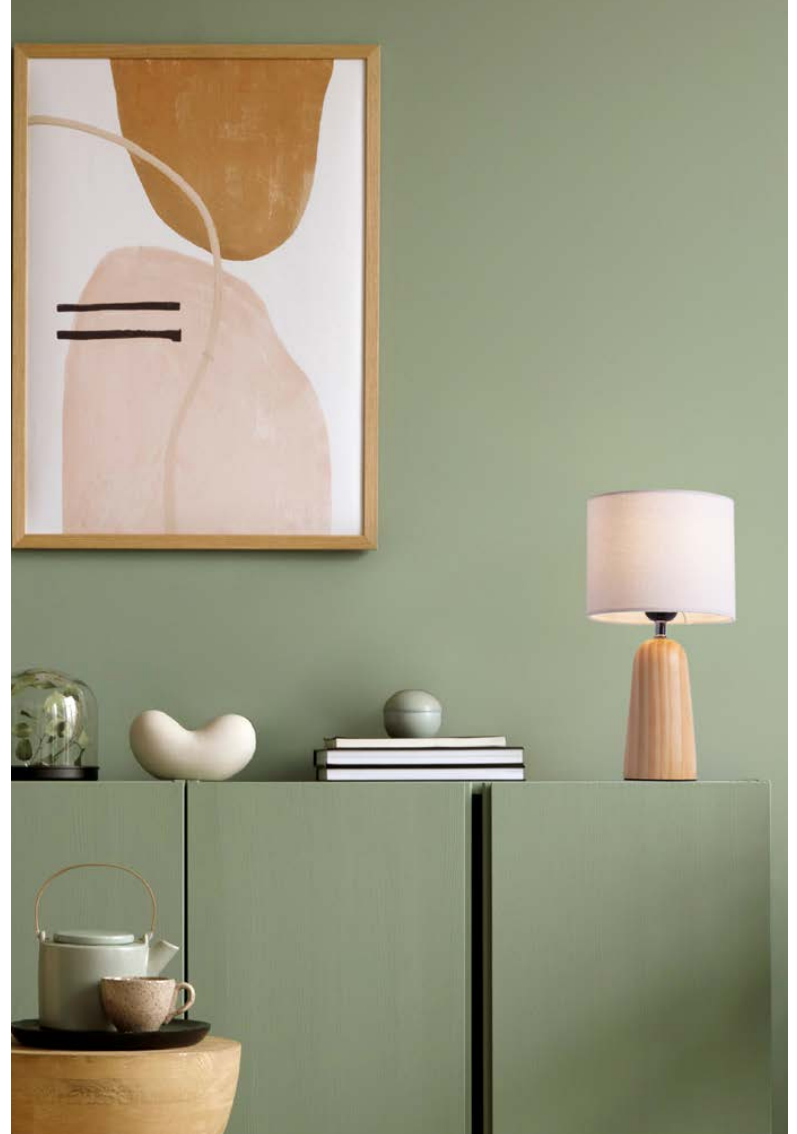

BULB EXCLUDED

Cable Length 150 cm
Switch On/Off

—
D: 16
H: 30 cm

OBY
— 9001080

Fans

our fans offer a unique fusion of air circulation and illumination, designed to enhance both comfort and atmosphere. Combining advanced technology with stylish design, these fixtures provide a refreshing breeze while lighting up your space