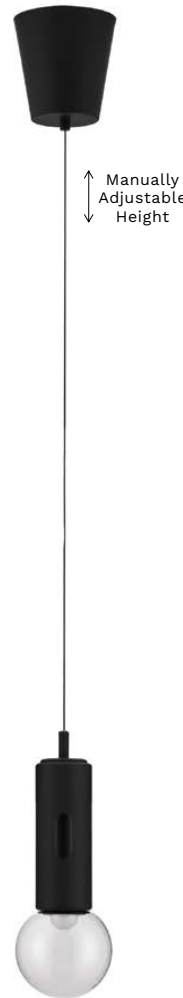

CHRONOS
— 9870024

[Dimmable With Sensor]
Black Aluminium
Fingerprint
Resistant Paint
LED · 11 Watt
220-240 Volt
763Lm · 3000K
IP20
—
D: 13
H: 300 cm

CHRONOS
— 9870025

[Dimmable With Sensor]
White Aluminium
Fingerprint
Resistant Paint
LED · 11 Watt
220-240 Volt
763Lm · 3000K
IP20
—
D: 13
H: 300 cm

CHRONOS
— 9870026

[Dimmable With Sensor]
Black Aluminium
& Steel
Fingerprint
Resistant Paint
LED · 11 Watt
220-240 Volt
797Lm · 3000K
IP20
—
D: 15
H: 30 cm

CHRONOS
— 9870027

[Dimmable With Sensor]
White Aluminium
& Steel
Fingerprint
Resistant Paint
LED · 11 Watt
220-240 Volt
797Lm · 3000K
IP20
—
D: 15
H: 30 cm