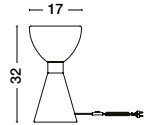

VOI

— 9236312

Brass Gold Metal
& Smoky Glass
LED · 8 Watt
220-240 Volt
227Lm · 3000K · IP20
Cable Length 150 cm
Switch On/Off

—
D: 17
H: 32 cm