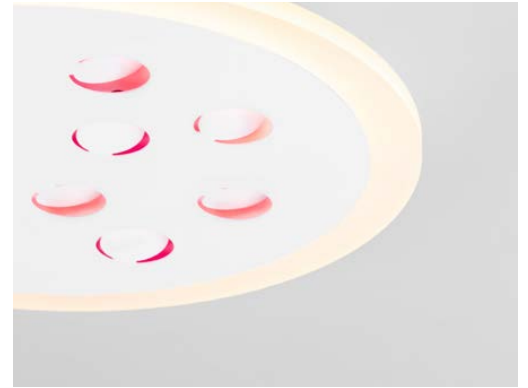

ASTRO
— 9030649

[Dimmable
by Remote Control CCT]
Sandy White,
Aluminium
& Acrylic
LED · 19 Watt
220-240 Volt
1485Lm · IP20
3000K
RGB in center
Outer Ring Dimmable

D: 30
H: 5 cm

ASTRO
— 9030650

[Dimmable
by Remote Control CCT]
Sandy White,
Aluminium
& Acrylic
LED · 30 Watt
220-240 Volt
2357Lm · IP20
3000K
RGB in center
Outer Ring Dimmable

D: 45
H: 5 cm

ASTRO
— 9030651

[Dimmable
by Remote Control CCT]
Sandy White,
Aluminium
& Acrylic
LED · 40 Watt
220-240 Volt
3476Lm · IP20
3000K
RGB in center
Outer Ring Dimmable

D: 60.3
H: 5 cm