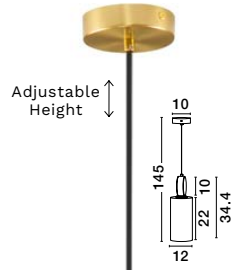

MARU

— 9019757

Brass Gold Steel,
Aluminium
Imitated Alabaster
LED · 6 Watt
220-240Volt
417Lm · 3000K
IP20
—
D: 30
W: 11.5
H: 30 cm