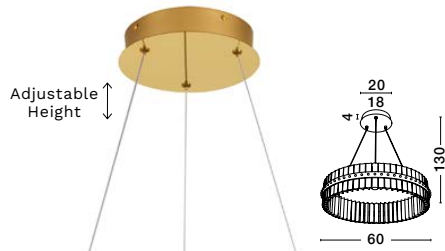

BULB EXCLUDED

D: 25
H: 50 cm

CROWN

— 9695123

Satin Gold Metal
Clear Crystal (20 pcs)
LED G9 · 10x5 Watt
100-240 Volt
IP20

BULB EXCLUDED

D: 25
H: 150 cm

Adjustable Height

CROWN
— 9695119

CROWN
— 9695122

CROWN
— 9695123

KEZO

— 9019733

[Triac Dimmable]
Platinum Gold
Stainless Steel
& Glass
LED · 45 Watt
220-240Volt
4402Lm · 3500K
IP20

—
D: 60
H: 130 cm

KEZO