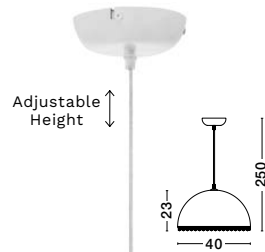

LALU

— 9620168

Fibre Glass
Sandy White Base
LED E27 · 1x12 Watt
100-240 Volt
IP20

BULB EXCLUDED

D: 40
H: 250 cm