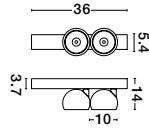

LUSA
— 9088120

Moca Coffee
Aluminium
& Black Base
LED · 10 Watt
220-240Volt · 644Lm
3000K · IP20
Switch On/Off
—
D: 10
W: 13
H: 26 cm

LUSA
— 9088121

Foggy Nickel
Aluminium
& Black Base
LED · 10 Watt
220-240Volt · 644Lm
3000K · IP20
Switch On/Off
—
D: 10
W: 13
H: 26 cm

LUSA
— 9088122

[Triac Dimmable]
Moca Coffee
Aluminium
& Black Base
LED · 21 Watt
220-240Volt
1530Lm · 3000K
IP20
—
L: 36
W: 10
H: 14 cm

LUSA
— 9088123

[Triac Dimmable]
Foggy Nickel
Aluminium
& Black Base
LED · 21 Watt
220-240Volt
1530Lm · 3000K
IP20
—
L: 36
W: 10
H: 14 cm

LUSA
— 9088124

[Touch Dimmable]
Moca Coffee
Aluminium
& Black Base
LED · 6 Watt
220-240Volt
779Lm · 3000K
IP20
Cable Length 250 cm
—
D: 30
H: 146.5 cm