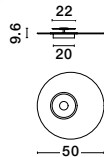

COPO
— 9030640