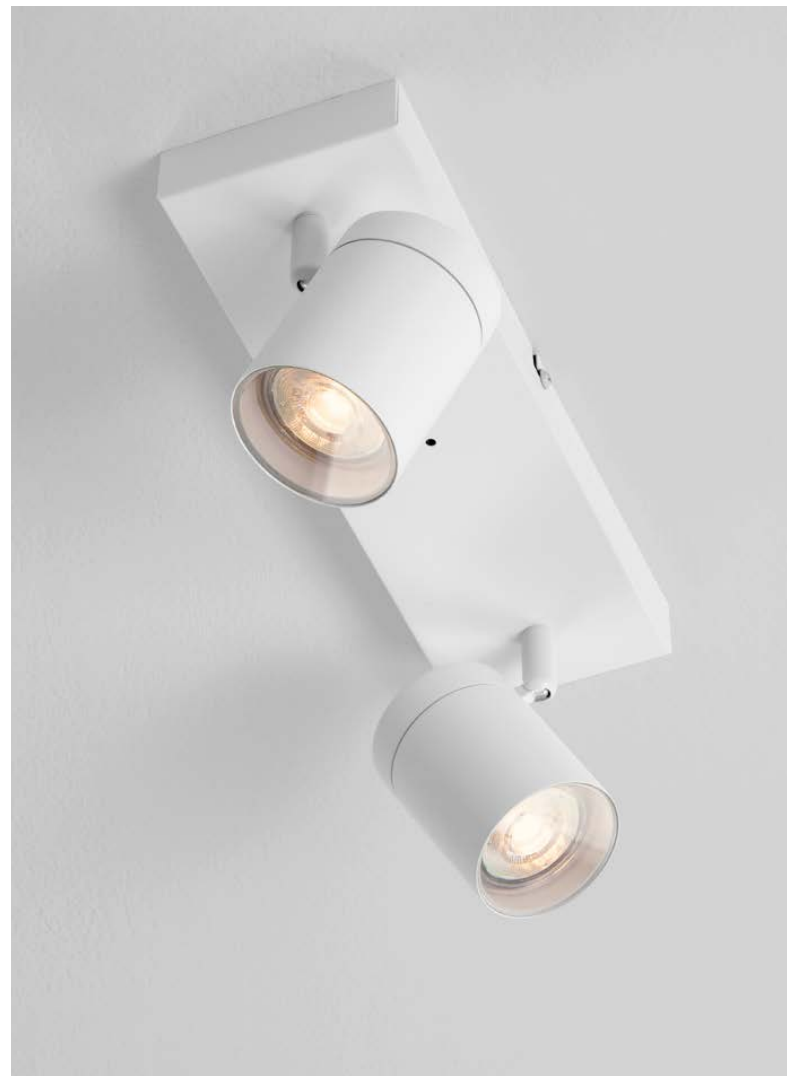

ALMA

— 9011313

Sandy Black
Aluminium
LED GU10 · 1x10 Watt
100-240 Volt
IP44

BULB EXCLUDED

—
D: 8
W: 12
H: 13 cm

ALMA

— 9011314

Sandy White
Aluminium
LED GU10 · 1x10 Watt
100-240 Volt
IP44

BULB EXCLUDED

—
D: 8
W: 12
H: 13 cm

ALMA

— 9011315

Sandy Black
Aluminium
LED GU10 · 2x10 Watt
100-240 Volt
IP44

BULB EXCLUDED

—
L: 37
W: 12
H: 13 cm

ALMA

— 9011316

Sandy White
Aluminium
LED GU10 · 2x10 Watt
100-240 Volt
IP44

BULB EXCLUDED

—
L: 37
W: 12
H: 13 cm