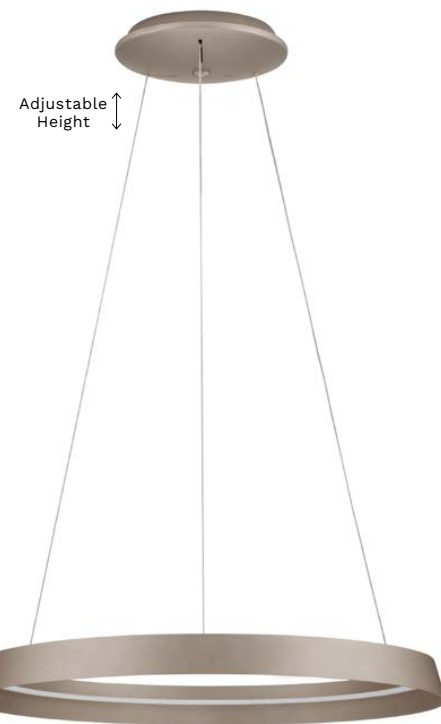

—
D: 60
H: 150 cm

ORMI

— 9030523

[Triac Dimmable]
Champaign Brown
Aluminium
& Acrylic
LED · 52 Watt
220-240Volt
3717Lm · IP20
2700-3000K
CCT Dip Switch

—
D: 60
H: 150 cm

ORMI

— 9030928

[Triac Dimmable]
Brushed Coffee
Metal & Acrylic
LED · 52 Watt
220-240Volt
3717Lm · IP20
2700-4000K
CCT Dip Switch