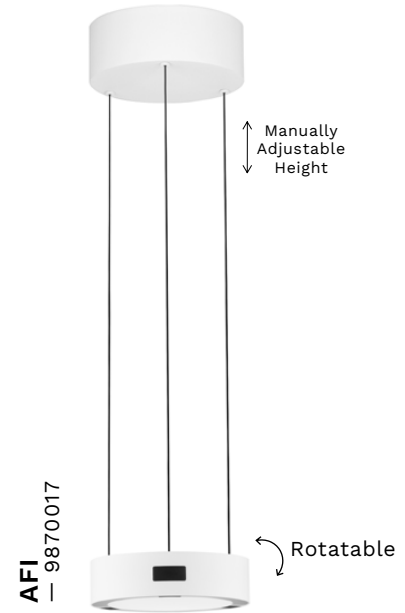

AFI

— 9870016

[Dimmable With Sensor]
Black Aluminium
& Steel
Fingerprint
Resistant Paint
LED · 24 Watt
220-240 Volt
1712Lm · 3000K
IP20

LIGHT UP & DOWN

D: 20
H: 280 cm

AFI

— 9870017

[Dimmable With Sensor]
White Aluminium
& Steel
Fingerprint
Resistant Paint
LED · 24 Watt
220-240 Volt
1712Lm · 3000K
IP20

LIGHT UP & DOWN

D: 20
H: 280 cm