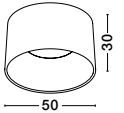

ATIL

— 9870013

Sandy Black
Aluminium & Steel
LED · 35 Watt
220-240Volt
2080Lm · 3000K
IP20

—
D: 50
H: 30 cm

ATIL
— 9870013