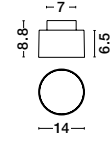

OZEN
— 9030735