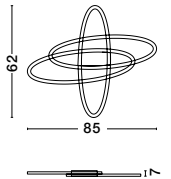

KIKLOS
— 9248170