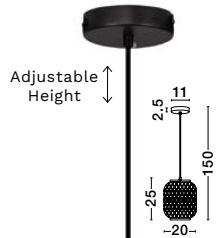

ASMA

— 9001116

Rattan & Sandy
Black Steel Base
LED E27 · 1x12 Watt
100-240 Volt
IP20

BULB EXCLUDED

D: 25
H: 150 cm