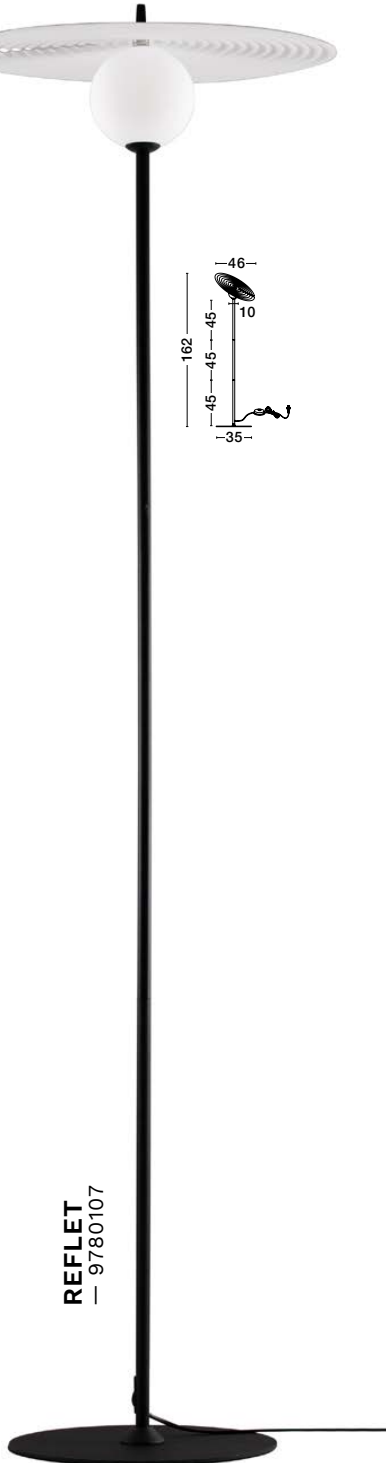

BULB EXCLUDED

Cable Length 250 cm
Switch On/Off

—
D: 46
H: 162 cm

REFLET
— 9780107

SYNTOPIA

— 9695295

Sandy Black Metal
LED E27 · 3x12 Watt
100-240 Volt
3000K
IP20

BULB EXCLUDED