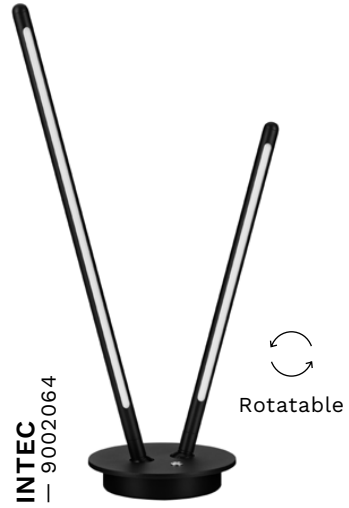

INTEC

— 9002063

[Touch Dimmable]
Sandy White
Aluminium & Acrylic
LED · 8 Watt
220-240Volt
241Lm · 3000K
IP20
Switch On/Off
Cable Length 170 cm

—
D: 15
H: 50 cm

INTEC

— 9002064

[Touch Dimmable]
Sandy Black
Aluminium & Acrylic
LED · 8 Watt
220-240Volt
241Lm · 3000K
IP20
Switch On/Off
Cable Length 170 cm

—
D: 15
H: 50 cm