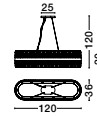

BULB EXCLUDED

D: 25
H: 50 cm

CROWN

— 9695123

Satin Gold Metal
Clear Crystal (20 pcs)
LED G9 · 10x5 Watt
100-240 Volt
IP20

BULB EXCLUDED

D: 25
H: 150 cm

Adjustable Height