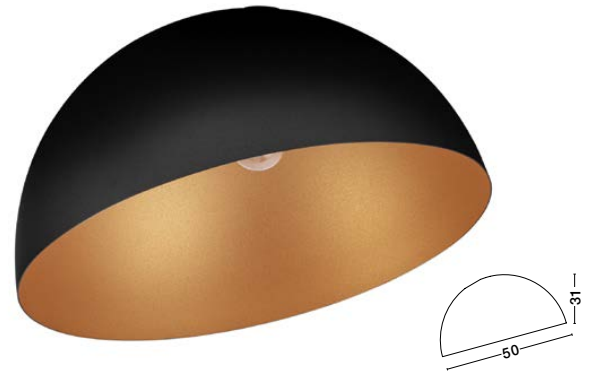

ONIA
— 9695308