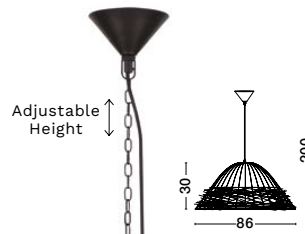

NATU

— 9586513

Natural Seagrass
Black Fabric Wire
& Base
LED E27 · 1x12 Watt
100-240 Volt
IP20

BULB EXCLUDED

D: 86
H¹: 30
H²: 200 cm