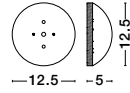

IONA
— 9030741