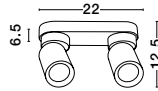

AMECY
— 9011340