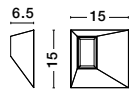

UTOPIA
— 9870042