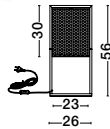

ERTO
— 9001119