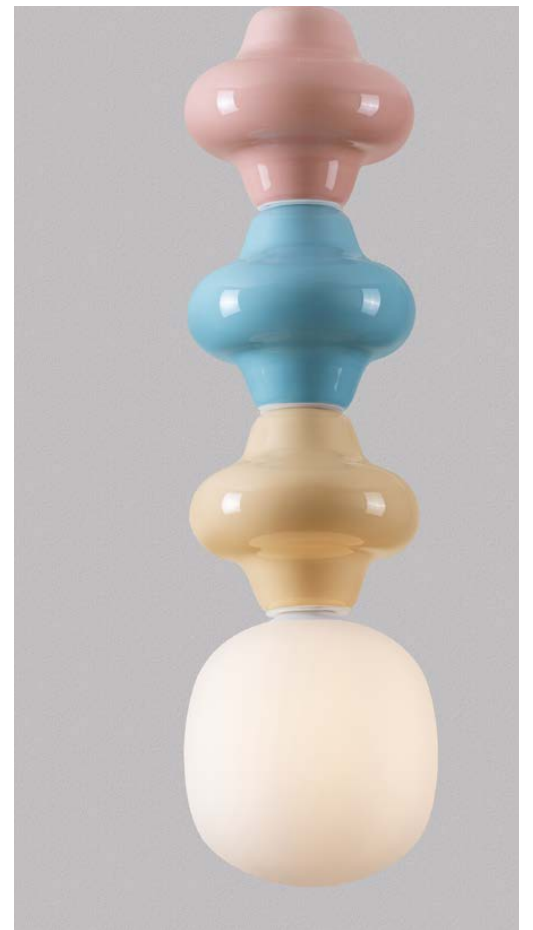

CLIO

— 9009116

Green & Blue
Ceramic
& Opal Glass
Matt White Metal
Base
LED E14 · 1x5 Watt
100-240 Volt
IP20

BULB EXCLUDED

D: 18
H: 215 cm

CLIO

— 9009117

Green & Yellow
Ceramic
& Opal Glass
Matt White Metal
Base
LED E14 · 1x5 Watt
100-240 Volt
IP20

BULB EXCLUDED

D: 18
H: 215 cm

CLIO

— 9009118

Pink, Blue & Yellow
Ceramic
& Opal Glass
Matt White Metal
Base
LED E14 · 1x5 Watt
100-240 Volt
IP20

BULB EXCLUDED

D: 18
H: 240 cm

CLIO

— 9009119

Pink, Yellow & Green
Ceramic
& Opal Glass
Matt White Metal
Base
LED E14 · 1x5 Watt
100-240 Volt
IP20

BULB EXCLUDED

D: 18
H: 240 cm