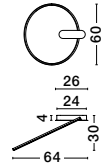

KIKLOS
— 9248175