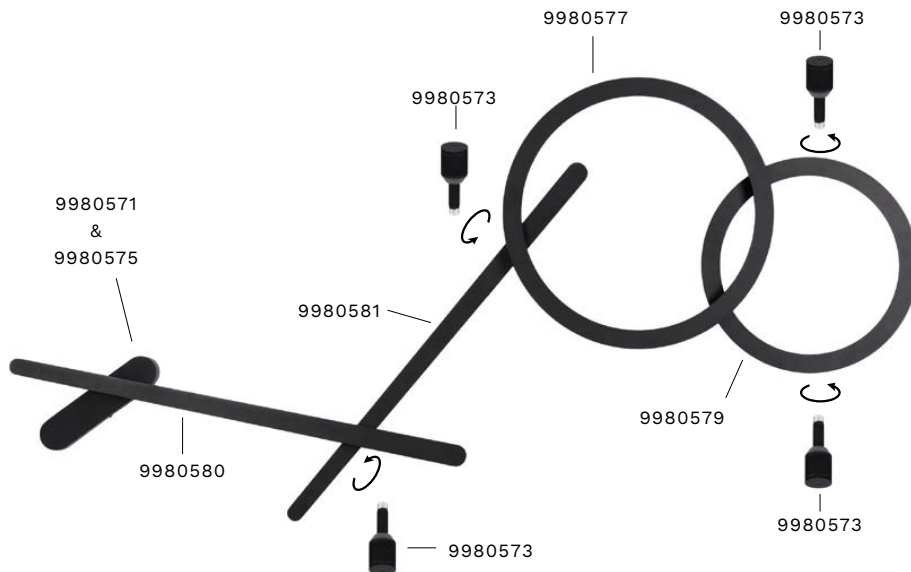

COMPLEX COMBINATIONS WITH LYB COLLECTION