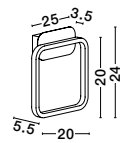

IMAR
— 9001105