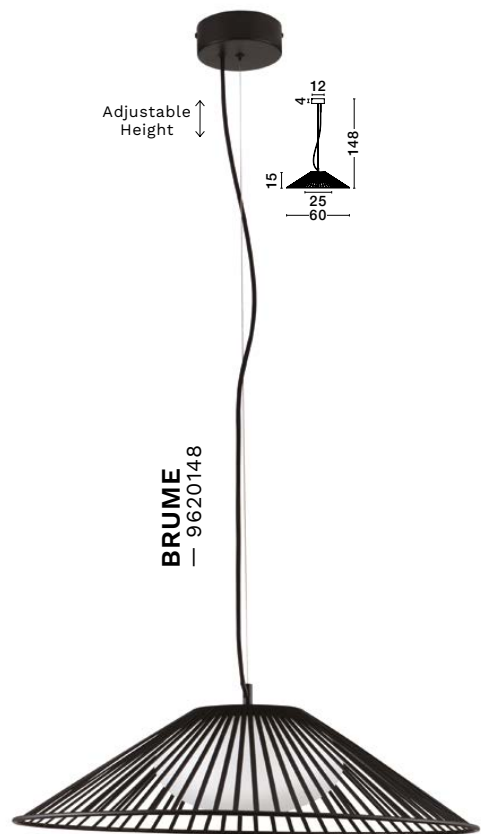

—
D: 35
H: 210 cm

ATIL
— 9870014

BRUME
— 9620149

BRUME
— 9620148

BRUME
— 9620150

BRUME
— 9620148

Matt Black Metal
& Opal Glass
LED · 21 Watt
220-240Volt
963Lm · 3000K
IP20
—
D: 60
H: 148 cm

BRUME
— 9620149