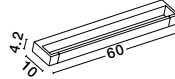

ARGA

— 9030704

Sandy White
Aluminium
LED · 12 Watt
220-240 Volt
1100Lm · 3000K
IP44

—
L: 45
W: 10
H: 4 cm

ARGA
— 9030705