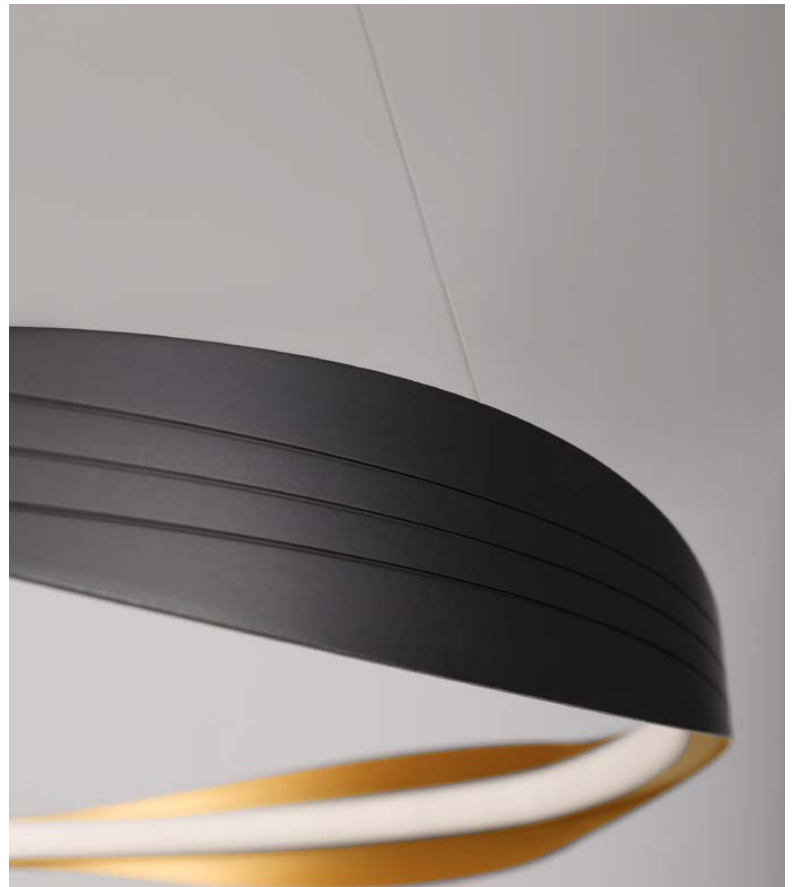

—
D: 80
H: 120 cm

DOBI
— 9030643

PERRINE
— 9345647

[Triac Dimmable]
Brushed
Brown Coffee
Aluminium
& Silicone
LED · 22 Watt
2552Lm · 3000K
IP20

—
D: 40
H: 150 cm

PERRINE
— 9345647

PERRINE
— 9345648

[Triac Dimmable]
Brushed
Brown Coffee
Aluminium
& Silicone
LED · 40 Watt
3326Lm · 3000K
IP20