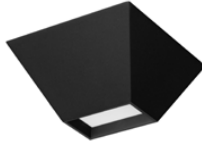

BULB EXCLUDED

—
D: 40
H: 25 cm

ONIA
— 9695308

Sandy Black
& Inner Gold Metal
LED E27 · 1x12 Watt
100-240Volt
IP20

BULB EXCLUDED

—
D: 50
H: 31 cm

UTOPIA
— 9870040

UTOPIA
— 9870041