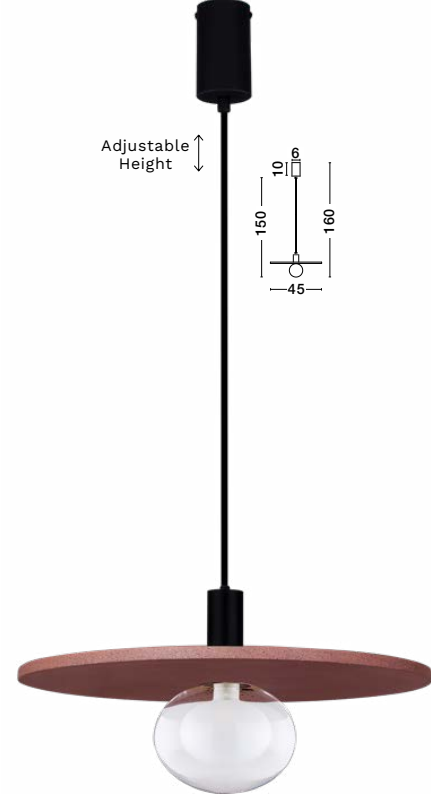

VRAHOS
— 9540335