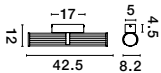

HEDULA

— 9236399

Sandy Gold Metal
& Clear line Glass
LED · 13 Watt
220-240Volt
1164Lm · 3000K
IP44

—
L: 42.5
W: 8.2
H: 12 cm

HEDULA
— 9236399