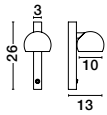

LUSA
— 9088120

Moca Coffee
Aluminium
& Black Base
LED · 10 Watt
220-240Volt · 644Lm
3000K · IP20
Switch On/Off
—
D: 10
W: 13
H: 26 cm

LUSA
— 9088121

Foggy Nickel
Aluminium
& Black Base
LED · 10 Watt
220-240Volt · 644Lm
3000K · IP20
Switch On/Off
—
D: 10
W: 13
H: 26 cm

LUSA
— 9088122

[Triac Dimmable]
Moca Coffee
Aluminium
& Black Base
LED · 21 Watt
220-240Volt
1530Lm · 3000K
IP20
—
L: 36
W: 10
H: 14 cm

LUSA
— 9088123

[Triac Dimmable]
Foggy Nickel
Aluminium
& Black Base
LED · 21 Watt
220-240Volt
1530Lm · 3000K
IP20
—
L: 36
W: 10
H: 14 cm

LUSA
— 9088124

[Touch Dimmable]
Moca Coffee
Aluminium
& Black Base
LED · 6 Watt
220-240Volt
779Lm · 3000K
IP20
Cable Length 250 cm
—
D: 30
H: 146.5 cm