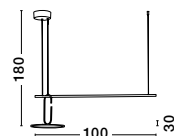

OPI

— 9695111

Sandy Black
Aluminium
LED · 14 Watt
220-240 Volt
1085Lm · 3000K
IP20

—
D: 20
H: 260 cm

Adjustable Height

Adjustable Height

OPI

— 9695112

Sandy White
Aluminium
LED · 14 Watt
220-240 Volt
1085Lm · 3000K
IP20

—
D: 20
H: 260 cm

Rotatable

OPI — 9695112

Rotatable

OPI — 9695111

GEA

— 9501209

Sandy Black
Steel, Aluminium
& Acrylic
LED · 22 Watt
220-240 Volt
2600Lm · 3000K
IP20

—
L: 100
W: 30
H: 180 cm

Adjustable Height

ALSO YOU CAN DO

Adjustable

GEA — 9501209