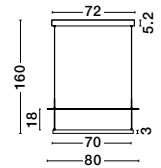

DIONA
— 9580671

[Triac Dimmable]
Sandy Black & White
Aluminium
LED · 29 Watt
220-240Volt
1650Lm · 3000K
IP20
—
D: 40
H: 160 cm

DIONA
— 9580672

[Triac Dimmable]
Sandy Black & White
Aluminium
LED · 40 Watt
220-240Volt
2560Lm · 3000K
IP20
—
D: 60
H: 160 cm

DIONA
— 9580673

[Triac Dimmable]
Sandy Black & White
Aluminium
LED · 55 Watt
220-240Volt
3600Lm · 3000K
IP20
—
D: 80
H: 160 cm

DIONA
— 9580677

[Triac Dimmable]
Sandy Black & White
Aluminium
LED · 81 Watt
220-240Volt
5160Lm · 3000K
IP20
—
L: 120
W: 30
H: 160 cm