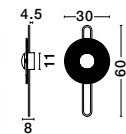

NOUS

— 9236397

Brass Gold Metal
& Amber Glass
LED · 8 Watt
220-240Volt
304Lm · 3000K
IP20

—
D: 30
W: 8
H: 60 cm

NOUS

— 9236398

Brass Gold Metal
& Amber Glass
LED · 8 Watt
220-240Volt
304Lm · 3000K
IP20

—
D: 30
W: 6
H: 30 cm

NOUS

— 9236498

Black Nickel
& Smoky Glass
LED · 8 Watt
220-240Volt
72Lm · 3000K
IP20

—
D: 30
W: 6
H: 30 cm

NOUS
— 9236397