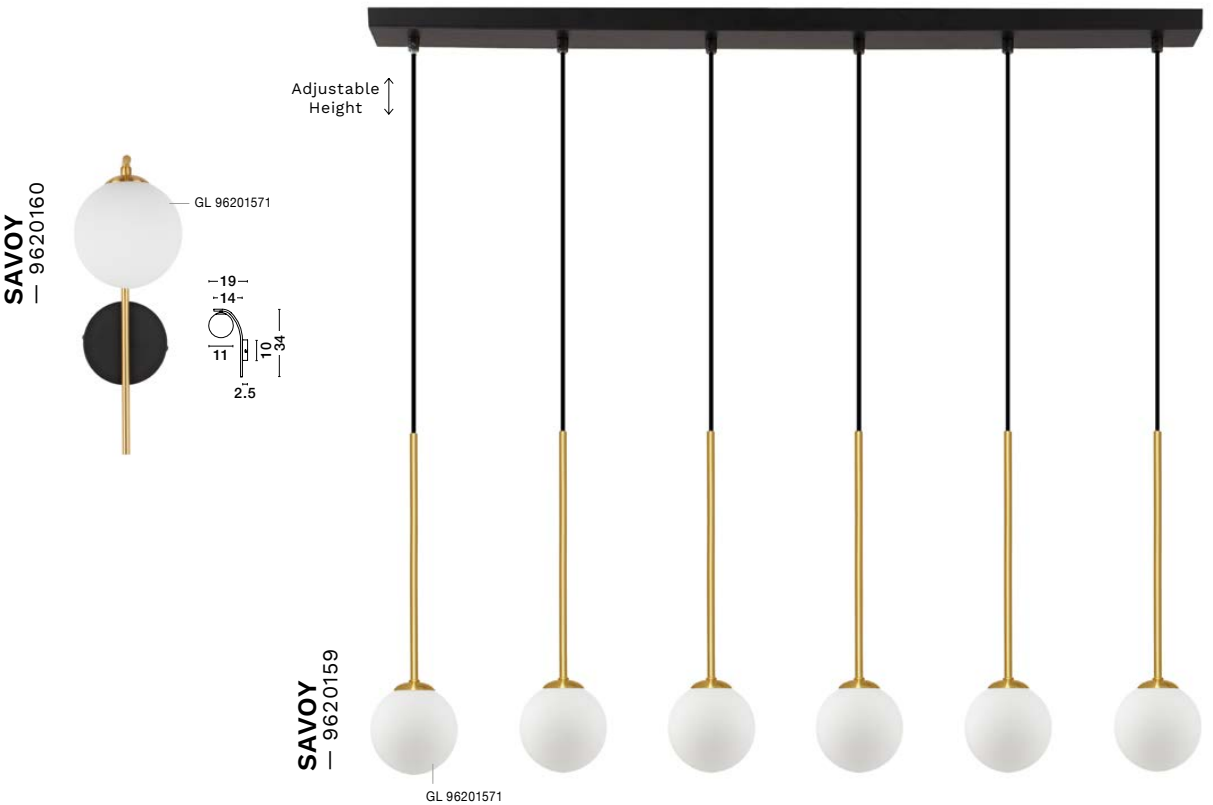

SAVOY
— 9620160

Satin Gold
& Matt Black Metal
White Opal Glass
LED G9 · 1x5 Watt
100-240 Volt
IP20

BULB EXCLUDED

D: 11
W: 19
H: 34 cm