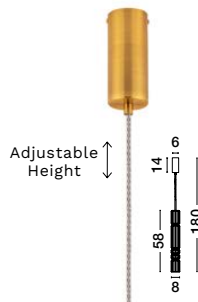

BENTO

— 9030550

Brass Gold Metal
& Cognac Glass
LED · 12 Watt
220-240 Volt
1526Lm · 3000K
IP20

—
D: 8
H: 180 cm