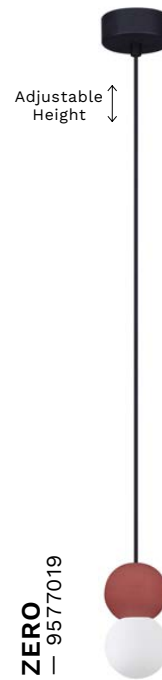

BULB EXCLUDED

D: 45
H: 160 cm

VRAHOS
— 9540245

VRAHOS
— 9540334

ZERO
— 9577017

ZERO
— 9577018

ZERO
— 9577019

ZERO
— 9577020