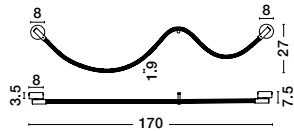

ILANE
— 9780102

Sandy Black Steel
& Silicone Rope
LED · 17 Watt
220-240Volt
1310Lm · 3000K
IP20

—
D: 32
W: 11
H: 50 cm

ILANE
— 9780101

Sandy Black Steel
& Silicone Rope
LED · 7 Watt
220-240Volt
683Lm · 3000K
IP20

—
L: 95
W: 7.5
H: 40 cm

ILANE
— 9780102

Sandy Black Steel
& Silicone Rope
LED · 14 Watt
220-240Volt
1190Lm · 3000K
IP20

—
L: 170
W: 7.5
H: 27 cm