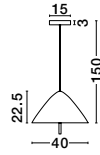

OROS
— 9695289