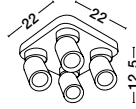

AMECY
— 9011344