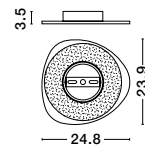

ATENA
— 9030737

Sandy White
Aluminium
LED · 6 Watt
220-240 Volt
364Lm · 3000K
IP20

L: 15.3
W: 3.5
H: 14.7 cm

ATENA
— 9030738

Sandy White
Aluminium
LED · 8 Watt
220-240 Volt
507Lm · 3000K
IP20

L: 19.9
W: 3.5
H: 19.1 cm

ATENA
— 9030739

Sandy White
Aluminium
LED · 12 Watt
220-240 Volt
785Lm · 3000K
IP20

L: 24.8
W: 3.5
H: 23.9 cm

ATENA
— 9030739