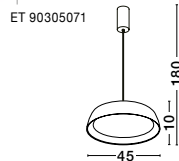

SIGI
— 9030502

[Triac Dimmable]
Sandy White
Aluminium,
Metal, Acrylic
& Wood Color
LED · 40 Watt
220-240Volt
3081Lm · 3000K
IP20

—
D: 45
H: 10 cm

SIGI
— 9030504

[Triac Dimmable]
Sandy White
Aluminium,
Metal, Acrylic
& Wood Color
LED · 50 Watt
220-240Volt
4201Lm · 3000K
IP20

—
D: 60
H: 12 cm

SIGI
— 9030506

[Triac Dimmable]
Sandy Black
Aluminium,
Metal, Acrylic
& Wood Color
LED · 40 Watt
220-240Volt
3111Lm · 3000K
IP20

—
D: 45
H: 180 cm