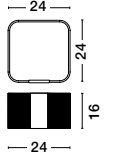

VALENTIN
— 9030638

VALENTIN
— 9030636

[Triac Dimmable]
Brass Gold
Aluminium & Acrylic
LED · 35 Watt
220-240 Volt
2995Lm · 3000K
IP20

—
D: 52
H: 120 cm

VALENTIN
— 9030637

[Triac Dimmable]
Brass Gold
Aluminium & Acrylic
LED · 14 Watt
220-240 Volt
786Lm · 3000K
IP20

—
D: 28
W: 16
H: 27.6 cm

VALENTIN
— 9030638

[Triac Dimmable]
Brass Gold
Aluminium & Acrylic
LED · 14 Watt
220-240 Volt
786Lm · 3000K
IP20

—
L: 24
W: 16
H: 24 cm