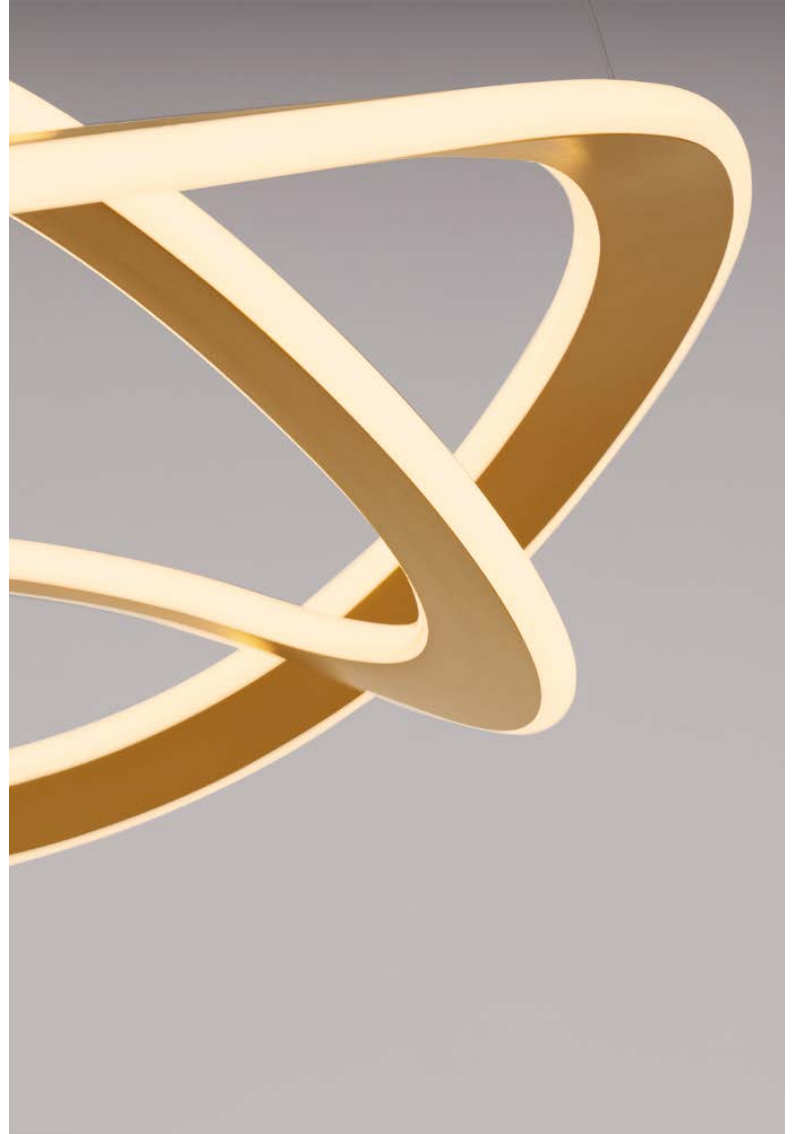

CELESTIA
— 9030644

[Triac Dimmable]
Black Aluminium
& Acrylic
LED · 87 Watt
220-240 Volt
3141Lm · 3000K
IP20
—
D: 60
H: 120 cm

ALSO
YOU CAN
DO

CELESTIA
— 9030645

[Triac Dimmable]
Brass Gold,
Aluminium
& Acrylic
LED · 87 Watt
220-240 Volt
3141Lm · 3000K
IP20
—
D: 60
H: 120 cm

ALSO
YOU CAN
DO