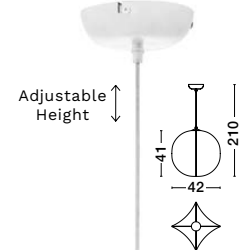

PIERIDA

— 9620164

Mulberry Silk
Sandy White Base
LED E27 · 1x12 Watt
100-240 Volt
IP20

BULB EXCLUDED

D: 30
H: 210 cm

PIERIDA

— 9620165

Mulberry Silk
Sandy White Base
LED E27 · 1x12 Watt
100-240 Volt
IP20

BULB EXCLUDED

D: 42
H: 210 cm