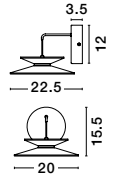

MORFI
— 9416953