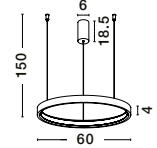

PERRINE
— 9345648

[Triac Dimmable]
Brushed
Brown Coffee
Aluminium
& Silicone
LED · 40 Watt
3326Lm · 3000K
IP20

—
D: 60
H: 150 cm

PERRINE
— 9345648