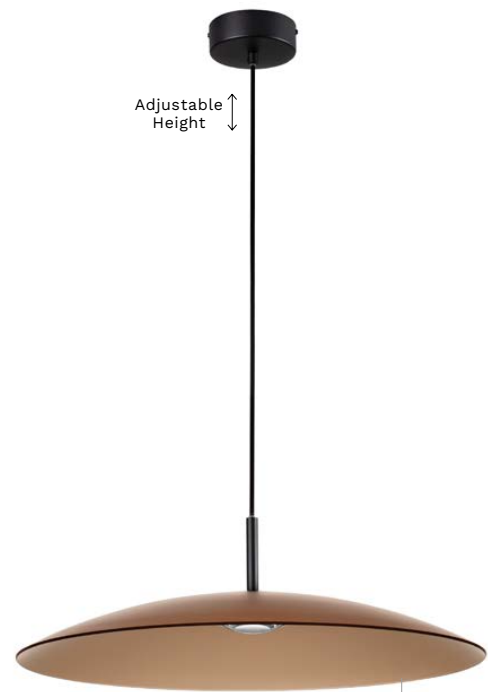

POLIFEMO
— 9620141

GL 96201411

Adjustable Height

Adjustable Height