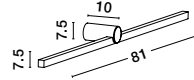

BREGGO
— 9923421