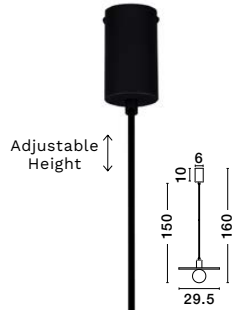

BULB EXCLUDED

Cable Length 150 cm
Switch On/Off

—
D: 22
H: 62 cm

VRAHOS

— 9540245

Beige Terrazzo
Concrete & Glass
LED G9 · 1x5 Watt
100-240 Volt
IP20

BULB EXCLUDED

D: 29.5
W: 20 cm