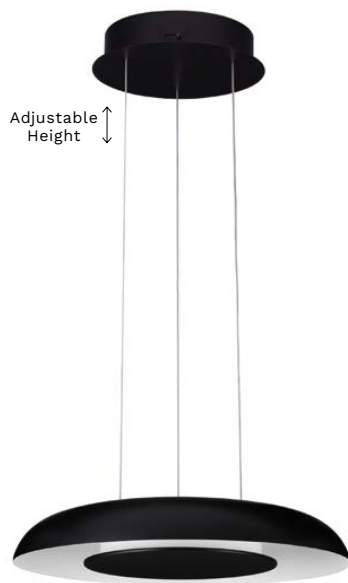

EPOS
— 9345709