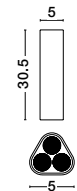

ETHO
— 9695105

ETHO
— 9695101

Sandy Black
Aluminium
LED · 6 Watt
220-240 Volt
454Lm · 3000K
IP20
—
L: 5
W: 5
H: 15 cm

ETHO
— 9695102

Sandy White & Inner
Black Aluminium
LED · 6 Watt
220-240 Volt
454Lm · 3000K
IP20
—
L: 5
W: 5
H: 15 cm

ETHO
— 9695103

Sandy Black
Aluminium
LED · 6 Watt
220-240 Volt
459Lm · 3000K
IP20
—
L: 5
W: 5
H: 20 cm

ETHO
— 9695104

Sandy White & Inner
Black Aluminium
LED · 6 Watt
220-240 Volt
459Lm · 3000K
IP20
—
L: 5
W: 5
H: 20 cm

ETHO
— 9695105

Sandy Black
Aluminium
LED · 6 Watt
220-240 Volt
452Lm · 3000K
IP20
—
L: 5
W: 5
H: 30.5 cm

ETHO
— 9695106

Sandy White & Inner
Black Aluminium
LED · 6 Watt
220-240 Volt
452Lm · 3000K
IP20
—
L: 5
W: 5
H: 30.5 cm