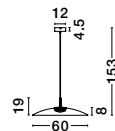

POLIFEMO
— 9620141

GL 96201411

Adjustable Height

Adjustable Height