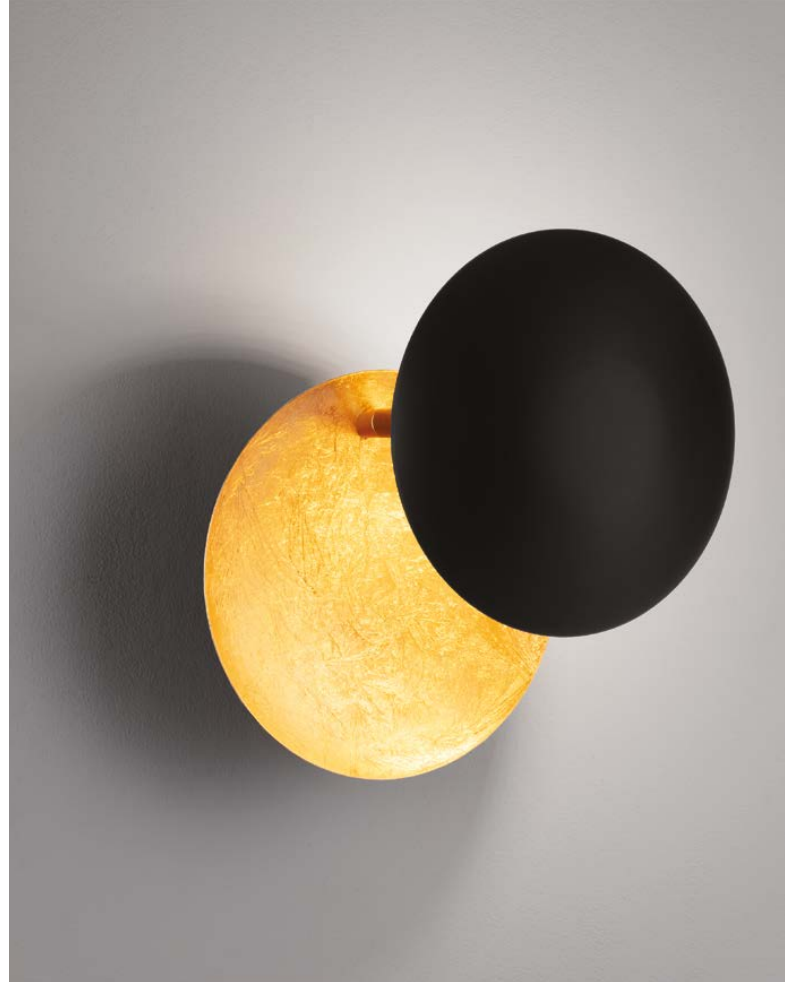

SOLEIL

— 9006080

Sandy Black
Aluminium Outside
Gold leaf
Aluminium Inside
LED · 6 Watt
220-240 Volt
420Lm · 3000K
IP20

—
D: 20
W: 13.5
H: 20 cm

SOLEIL
— 9006080

ALSO
YOU CAN
DO

Adjustable

ALSO
YOU CAN
DO

Adjustable

SOLEIL

— 9006081

Gold Leaf Aluminium
LED · 6 Watt
220-240 Volt
420Lm · 3000K
IP20

—
D: 20
W: 13.5
H: 20 cm

SOLEIL
— 9006081