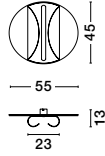

VALENTIN
— 9030646