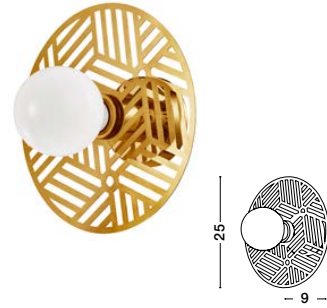

ERES
— 9035972