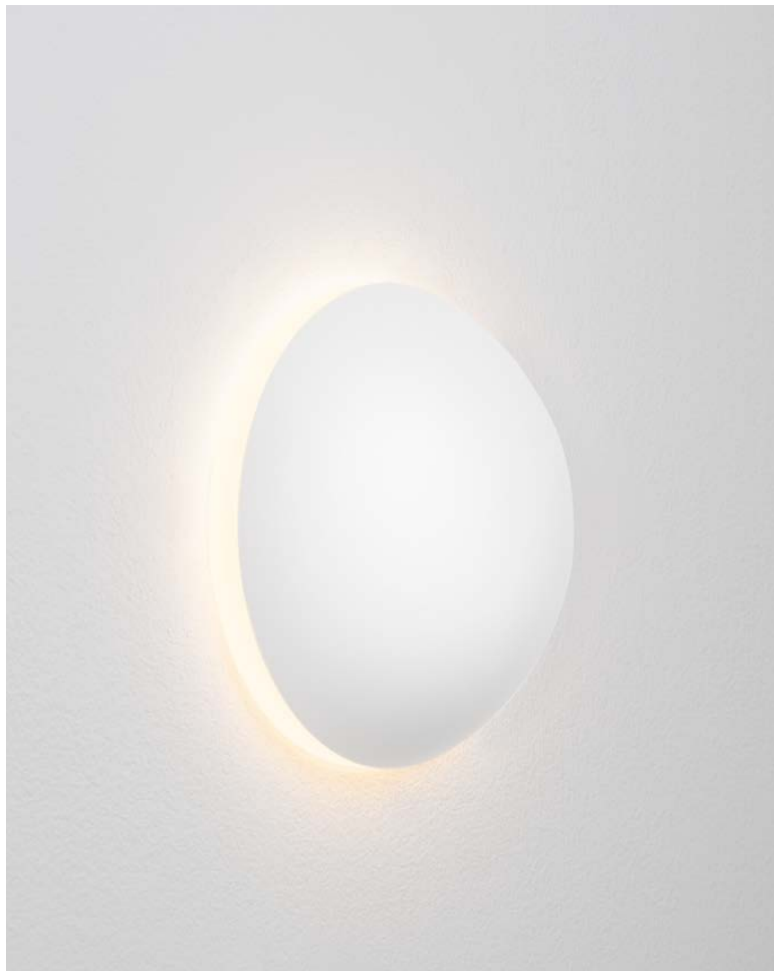

Sandy White Steel
& Opal Glass
LED G9 · 1x5 Watt
100-240 Volt
IP20

BULB EXCLUDED

—
L: 12
W: 13
H: 30 cm

BLOB

— 9006093

Sandy White Steel
& Opal Glass
LED G9 · 1x5 Watt
100-240 Volt
IP20

BULB EXCLUDED

—
L: 12
W: 13
H: 30 cm