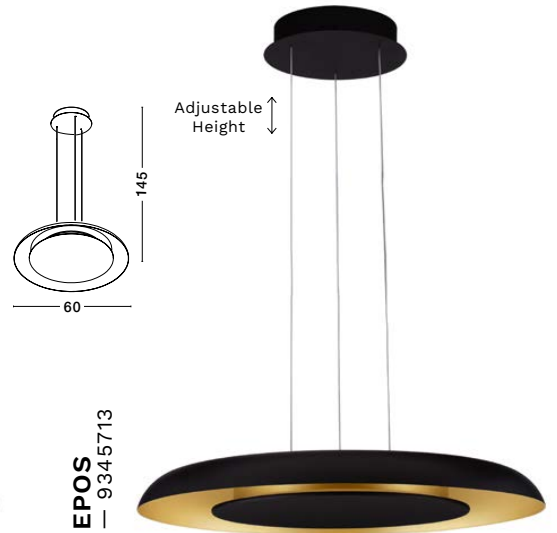

EPOS
— 9345713

EPOS
— 9345708

[Triac Dimmable]
Sandy White
Aluminium
& Acrylic
LED · 24 Watt
220-240Volt
1208Lm · IP20
2700-4000K
CCT Dip Switch
—
D: 40
H: 145 cm

EPOS
— 9345709

[Triac Dimmable]
Sandy Black
& White Aluminium
& Acrylic
LED · 24 Watt
220-240Volt
1208Lm · IP20
2700-4000K
CCT Dip Switch
—
D: 40
H: 145 cm

EPOS
— 9345710

[Triac Dimmable]
Sandy White
Aluminium
& Acrylic
LED · 38 Watt
220-240Volt
2100Lm · IP20
2700-4000K
CCT Dip Switch
—
D: 60
H: 145 cm

EPOS
— 9345711

[Triac Dimmable]
Sandy Black
& White Aluminium
& Acrylic
LED · 38 Watt
220-240Volt
2100Lm · IP20
2700-4000K
CCT Dip Switch
—
D: 60
H: 145 cm

EPOS
— 9345712

[Triac Dimmable]
Sandy Black
& Brushed Gold
Aluminium
& Acrylic
LED · 24 Watt
220-240Volt
1208Lm · IP20
2700-4000K
CCT Dip Switch
—
D: 40
H: 145 cm

EPOS
— 9345713

[Triac Dimmable]
Sandy Black
& Brushed Gold
Aluminium
& Acrylic
LED · 38 Watt
220-240Volt
2100Lm · IP20
2700-4000K
CCT Dip Switch
—
D: 60
H: 145 cm