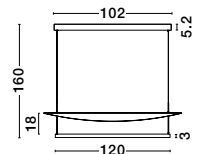

DIONA
— 9580677

[Triac Dimmable]
Sandy Black & White
Aluminium
LED · 81 Watt
220-240Volt
5160Lm · 3000K
IP20
—
L: 120
W: 30
H: 160 cm