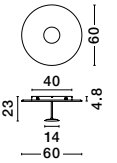

NIMA

— 9248181

[Triac Dimmable]

Sandy White Steel,
Aluminium
& Acrylic

LED · 30 Watt

220-240Volt

1832Lm · 3000K

IP20

D: 60

H: 23 cm

NIMA
— 9248181