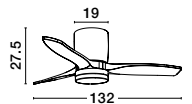

ALOA
— 9952371

Sandy Black Metal & Acrylic
Natural Wood Color
Blades
LED
18 Watt · 2190Lm
220-240Volt · IP20
3000-4000-6500K
40 Watt Rated Power
6 Speeds DC
Remote Control
Included
Summer & Winter
Mode
—
D: 132
H: 27.5 cm

ALOA
— 9952374

Sandy Black Metal & Acrylic
Dark Wood Color
Blades
LED
18 Watt · 2190Lm
220-240Volt · IP20
3000-4000-6500K
40 Watt Rated Power
6 Speeds DC
Remote Control
Included
Summer & Winter
Mode
—
D: 132
H: 27.5 cm

ALOA
— 9952376

Sandy White Metal & Acrylic
Natural Wood Color
Blades
LED
18 Watt · 2190Lm
220-240Volt · IP20
3000-4000-6500K
40 Watt Rated Power
6 Speeds DC
Remote Control
Included
Summer & Winter
Mode
—
D: 132
H: 27.5 cm