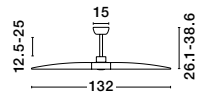

NINEMIA
— 9952370

Sandy Black Metal Base & Natural Wood Color Blades
40 Watt Rated Power
6 Speeds DC
220-240Volt IP20
Remote Control Included
Summer & Winter Mode
—
D: 132
H: 22 cm

NINEMIA
— 9952373

Sandy Black Metal Base & Dark Wood Color Blades
40 Watt Rated Power
6 Speeds DC
220-240Volt IP20
Remote Control Included
Summer & Winter Mode
—
D: 132
H: 22 cm

ARCADIA
— 9953199

Black Metal & Natural Wood Blades
40 Watt Rated Power
5 Speed DC
220-240Volt IP20
Remote Control Included
Summer & Winter Mode
—
L: 132
W: 15
H: 38.6 cm