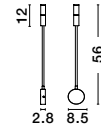

NOIMA

— 9540256

Sandy White
Aluminium & Steel
LED · 9 Watt
220-240Volt
543Lm · 3000K
IP20

L: 28.5
W: 8.5
H: 10 cm

NOIMA
— 9540256

Rotatable

SONICA
— 9701621

On / Off
Adjustable

NOIMA

— 9540257

Sandy Black
Aluminium & Steel
LED · 9 Watt
220-240Volt
543Lm · 3000K
IP20

L: 28.5
W: 8.5
H: 10 cm

NOIMA
— 9540257

Rotatable

SONICA
— 9701620

On / Off
Adjustable

SONICA

— 9701620

Sandy Black
Aluminium
LED · 6 Watt
220-240Volt
453Lm · 3000K
Switch on/off
IP44

D: 8.5
W: 2.8
H: 56 cm

SONICA

— 9701621

Sandy White
Aluminium
LED · 6 Watt
220-240Volt
453Lm · 3000K
Switch on/off
IP44

D: 8.5
W: 2.8
H: 56 cm