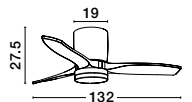

ALOA
— 9952372

Sandy Black Metal
& Acrylic
Black Wood Color
Blades
LED
18 Watt · 2190Lm
220-240Volt · IP20
3000-4000-6500K
40 Watt Rated Power
6 Speeds DC
Remote Control
Included
Summer & Winter
Mode
—
D: 132
H: 27.5 cm

ALOA
— 9952375

Sandy White Metal
& Acrylic
White Wood Color
Blades
LED
18 Watt · 2190Lm
220-240Volt · IP20
3000-4000-6500K
40 Watt Rated Power
6 Speeds DC
Remote Control
Included
Summer & Winter
Mode
—
D: 132
H: 27.5 cm