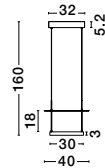

DIONA
— 9580573

[Triac Dimmable]
Sandy Black & White
Aluminium
LED · 55 Watt
220-240Volt
3600Lm · 2700K
IP20
—
D: 80
H: 160 cm