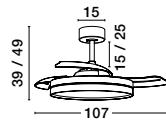

NEVMA
— 9952377