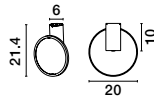

EKEI
— 9695107

Sandy Black
Aluminium
LED · 14 Watt
220-240Volt
1085Lm · 3000K
IP20

—
D: 20
H: 55 cm

EKEI
— 9695108

Sandy White
Aluminium
LED · 14 Watt
220-240Volt
1085Lm · 3000K
IP20

—
D: 20
H: 55 cm

EKEI
— 9695109

Sandy Black
Aluminium
LED · 14 Watt
220-240Volt
1085Lm · 3000K
IP20

—
D: 20
H: 21.4 cm

EKEI
— 9695110

Sandy White
Aluminium
LED · 14 Watt
220-240Volt
1085Lm · 3000K
IP20

—
D: 20
H: 21.4 cm