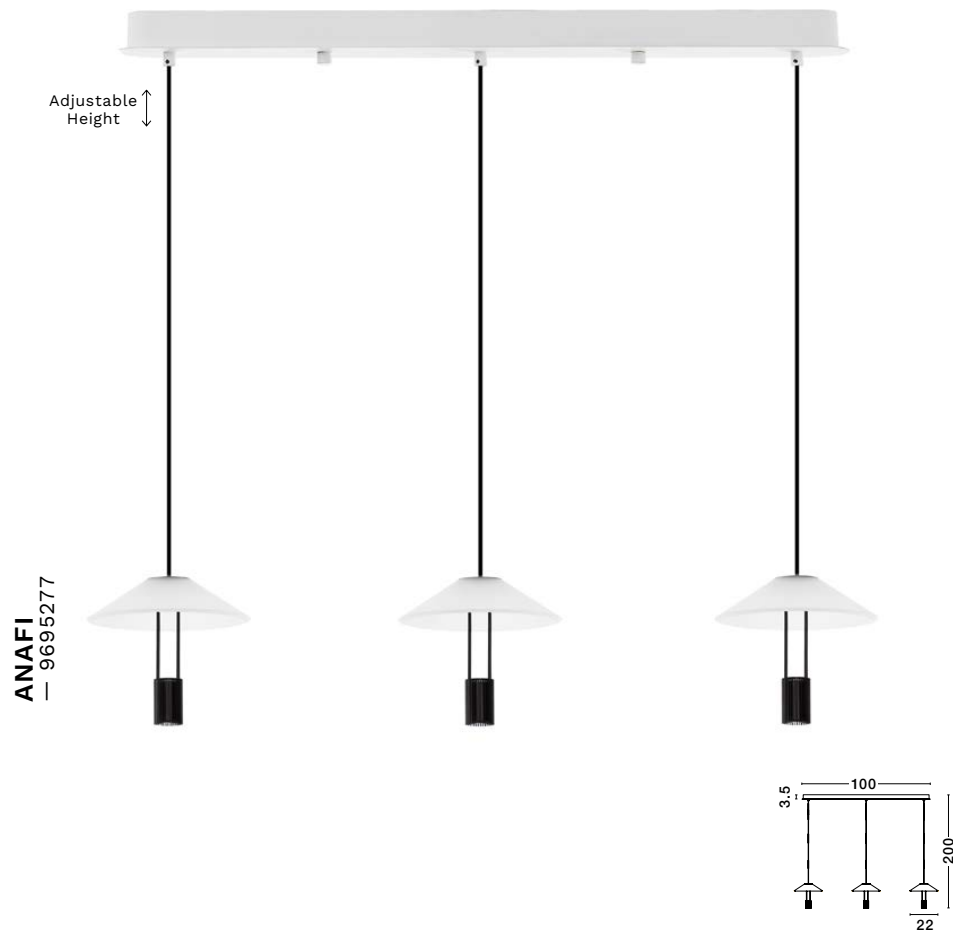

ANAFI

— 9695277

Sandy Black Steel
& Aluminium
Clear Frosted Acrylic
LED · 24 Watt
220-240Volt
1185Lm · 3000K
IP20

—
L: 100
W: 22
H: 200 cm