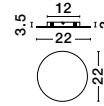

CYRCLE
— 9248176

CYRCLE

— 9248177

Brushed Coffee
Steel & Acrylic
LED · 12 Watt
220-240Volt
1085Lm · 3000K
IP20

—
D: 22
H: 3.5 cm

CYRCLE
— 9248177

AIRIDA

— 9695115