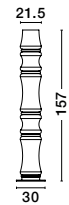

ANAPNOE
— 9695283

[Touch / Switch
Dimmable]
Matt Black Steel
& Aluminium
Clear Glass
LED · 46 Watt
220-240Volt
965Lm · 3000K
IP20

—
D: 30
H: 157 cm

ANAPNOE
— 9695284

[Triac Dimmable]
Matt Black Steel
& Aluminium
Clear Glass
LED · 37 Watt
220-240Volt
888Lm · 3000K
IP20

—
D: 21.5
H₁: 113
H₂: 340 cm

ANAPNOE
— 9695285

[Motion Sensor
Dimmable]
Matt Black Steel
& Aluminium
Clear Glass
LED · 21 Watt
220-240Volt
567Lm · 3000K
IP20

—
D: 21.5
H₁: 50
H₂: 250 cm

Adjustable
Height ↑↓

GL 96952850

Adjustable
Height ↑↓

GL 96952851

GL 96952850

GL 96952852

GL 96952851

GL 96952850