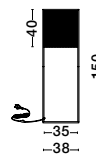

ERTO
— 9001118

Sandy Black Steel
& Rattan
LED E27 · 1x12 Watt
100-240 Volt · IP20
BULB EXCLUDED
Cable Length 150 cm
Switch On/Off

—
D: 26
H: 56 cm

ERTO
— 9001119

Sandy Black Steel
& Rattan
LED E27 · 1x12 Watt
100-240 Volt · IP20
BULB EXCLUDED
Cable Length 150 cm
Switch On/Off

—
D: 38
H: 150 cm