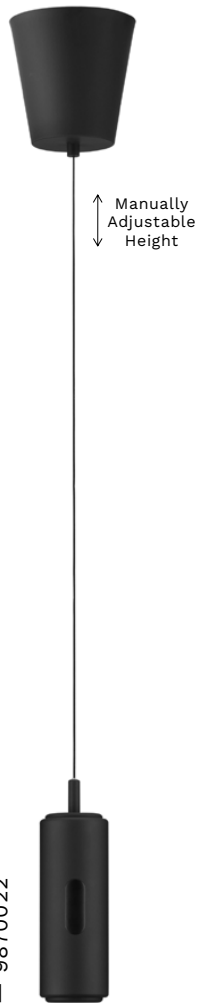

HOLM

— 9870022

[Dimmable With Sensor]
Black Aluminium
Fingerprint
Resistant Paint
LED · 12 Watt
220-240 Volt
743Lm · 3000K
IP20

—
D: 13
H: 300 cm

HOLM
— 9870022