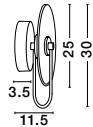

MARU

— 9019756

Brass Gold Steel,
Aluminium
Imitated Alabaster
LED E27 · 1x12 Watt
100-240 Volt
IP20
BULB EXCLUDED
—
D: 12
H: 145 cm

MARU
— 9019757