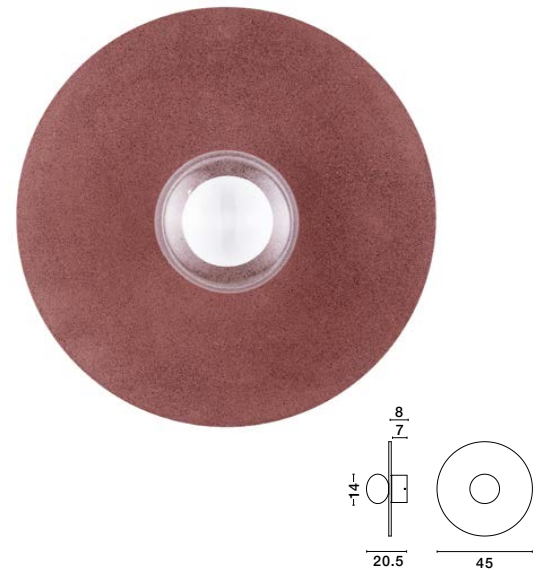

BULB EXCLUDED

D: 45
H: 160 cm

VRAHOS
— 9540245

VRAHOS
— 9540334

ZERO
— 9577017

ZERO
— 9577018

ZERO
— 9577019

ZERO
— 9577020