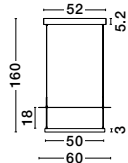

DIONA
— 9580573