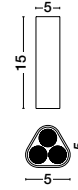

ETHO
— 9695102