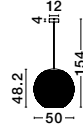

—
D: 40
H: 154 cm

Adjustable
Height

KINETIC
— 9620152

KINETIC
— 9620153

Matt Black Metal
& Acrylic
LED · 12 Watt
220-240Volt
540Lm · 3000K
IP20

—
D: 30
H: 154 cm

Adjustable
Height

KINETIC
— 9620151