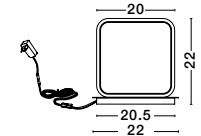

IMAR
— 9001104