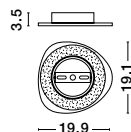

ATENA
— 9030737

Sandy White
Aluminium
LED · 6 Watt
220-240 Volt
364Lm · 3000K
IP20

L: 15.3
W: 3.5
H: 14.7 cm

ATENA
— 9030738

Sandy White
Aluminium
LED · 8 Watt
220-240 Volt
507Lm · 3000K
IP20

L: 19.9
W: 3.5
H: 19.1 cm

ATENA
— 9030739

Sandy White
Aluminium
LED · 12 Watt
220-240 Volt
785Lm · 3000K
IP20

L: 24.8
W: 3.5
H: 23.9 cm

ATENA
— 9030738