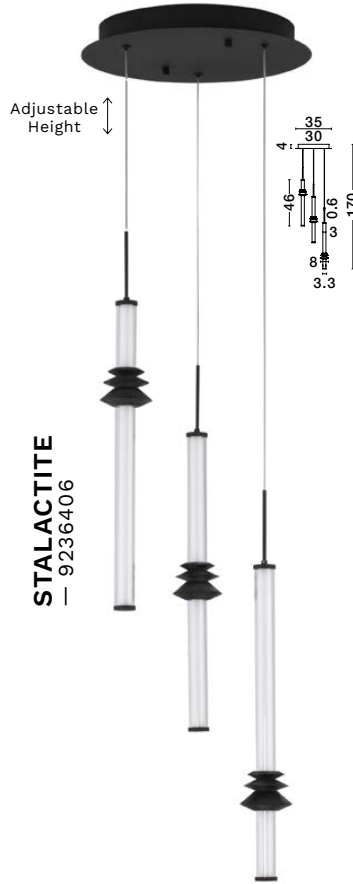

—
L: 127
W: 10
H: 160 cm

ALCINOE
— 9511017

[Triac Dimmable]
Matt Black & Gold
Aluminium & Acrylic
LED · 54 Watt
220-240Volt
4422Lm · 3000K
IP20

—
L: 127
W: 10
H: 210 cm

STALACTITE

— 9236402

[Triac Dimmable]
Sandy Black
Aluminium & Acrylic
Black Artificial
Ceramic
LED · 8 Watt
220-240Volt
465Lm · 3000K
IP20

—
D: 8
H: 180 cm

STALACTITE

— 9236405

[Triac Dimmable]
Sandy Black
Aluminium & Acrylic
Black Artificial
Ceramic
LED · 15 Watt
220-240Volt
1109Lm · 3000K
IP20

—
L: 110
W: 8
H: 170 cm

STALACTITE

— 9236406

[Triac Dimmable]
Sandy Black
Aluminium & Acrylic
Black Artificial
Ceramic
LED · 18 Watt
220-240Volt
1346Lm · 3000K
IP20

—
D: 35
H: 170 cm

STALACTITE

— 9236407

[Triac Dimmable]
Sandy Black
Aluminium & Acrylic
Black Artificial
Ceramic
LED · 32 Watt
220-240Volt
2306Lm · 3000K
IP20

—
D: 35
H: 210 cm

STALACTITE
— 9236409

STALACTITE
— 9236408

L: 120
W: 43
H: 250 cm

STALACTITE
— 9236408

ANAPNOE
— 9695283

[Touch / Switch
Dimmable]
Matt Black Steel
& Aluminium
Clear Glass
LED · 46 Watt
220-240Volt
965Lm · 3000K
IP20

—
D: 30
H: 157 cm

ANAPNOE
— 9695284