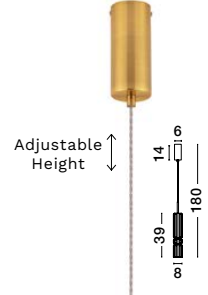

BENTO

— 9030550

Brass Gold Metal
& Cognac Glass
LED · 12 Watt
220-240 Volt
1526Lm · 3000K
IP20

—
D: 8
H: 180 cm

BENTO

— 9030551

Matt Black Metal
& Light Smoky Gray
Glass
LED · 12 Watt
220-240 Volt
1526Lm · 3000K
IP20

—
D: 8
H: 180 cm

BENTO
— 9030552

BENTO

— 9030552

Brass Gold Metal
& Cognac Glass
LED · 12 Watt
220-240 Volt
1526Lm · 3000K
IP20

—
D: 8
H: 180 cm

BENTO

— 9030553

Matt Black Metal
& Light Smoky Gray
Glass
LED · 12 Watt
220-240 Volt
1526Lm · 3000K
IP20

—
D: 8
H: 180 cm