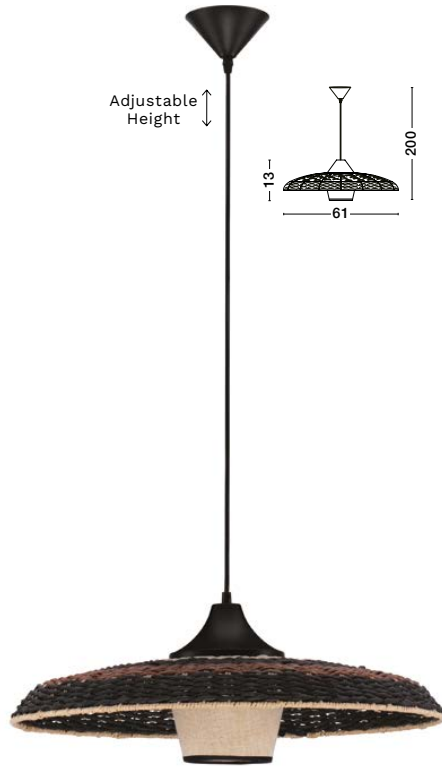

CAPA

— 9586519

Colorful Rattan
(Natural, Black, Brown)
Black Fabric Wire
& Base

LED E27 · 1x12 Watt
100-240 Volt
IP20

BULB EXCLUDED

D: 61
H¹: 13
H²: 200 cm

CAPA
— 9586519