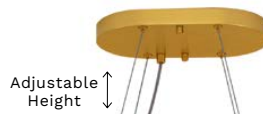

BULB EXCLUDED

D: 25
H: 50 cm

CROWN

— 9695123

Satin Gold Metal
Clear Crystal (20 pcs)
LED G9 · 10x5 Watt
100-240 Volt
IP20

BULB EXCLUDED

D: 25
H: 150 cm

Adjustable Height