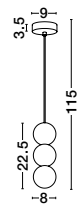

ZERO
— 9577017

Sandy White Gypsum & Opal Glass
LED G9 · 2X5Watt
100-240Volt
IP20
BULB EXCLUDED
—
D: 8
H: 115 cm

ZERO
— 9577018

Gray Concrete & Opal Glass
LED G9 · 2X5Watt
100-240Volt
IP20
BULB EXCLUDED
—
D: 8
H: 115 cm

ZERO
— 9577019

Red Concrete & Opal Glass
LED G9 · 2X5Watt
100-240Volt
IP20
BULB EXCLUDED
—
D: 8
H: 115 cm

ZERO
— 9577020

Sandy White Gypsum & Opal Glass
LED G9 · 3X5Watt
100-240Volt
IP20
BULB EXCLUDED
—
D: 8
H: 115 cm

ZERO
— 9577021

Gray Concrete & Opal Glass
LED G9 · 3X5Watt
100-240Volt
IP20
BULB EXCLUDED
—
D: 8
H: 115 cm

ZERO
— 9577022

Red Concrete & Opal Glass
LED G9 · 3X5Watt
100-240Volt
IP20
BULB EXCLUDED
—
D: 8
H: 115 cm