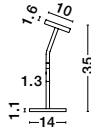

LOGOS

— 9540250

Sandy Black
Aluminium & Steel
LED · 9 Watt
220-240 Volt
487Lm · 3000K
IP20

L: 10
W: 12.5
H: 46 cm

LOGOS

— 9540251

Sandy Black
Aluminium & Steel
LED · 5 Watt
220-240 Volt
294Lm · 3000K
IP20
Switch On/Off
Cable Length 150 cm

D: 14
H: 35 cm

Rotatable