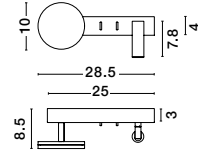

NOIMA

— 9540256

Sandy White
Aluminium & Steel
LED · 9 Watt
220-240Volt
543Lm · 3000K
IP20

L: 28.5
W: 8.5
H: 10 cm

NOIMA
— 9540256

Rotatable

SONICA
— 9701621

On / Off
Adjustable

NOIMA

— 9540257

Sandy Black
Aluminium & Steel
LED · 9 Watt
220-240Volt
543Lm · 3000K
IP20

L: 28.5
W: 8.5
H: 10 cm

NOIMA
— 9540257

Rotatable

SONICA
— 9701620

On / Off
Adjustable

SONICA

— 9701620

Sandy Black
Aluminium
LED · 6 Watt
220-240Volt
453Lm · 3000K
Switch on/off
IP44

D: 8.5
W: 2.8
H: 56 cm

SONICA

— 9701621

Sandy White
Aluminium
LED · 6 Watt
220-240Volt
453Lm · 3000K
Switch on/off
IP44

D: 8.5
W: 2.8
H: 56 cm