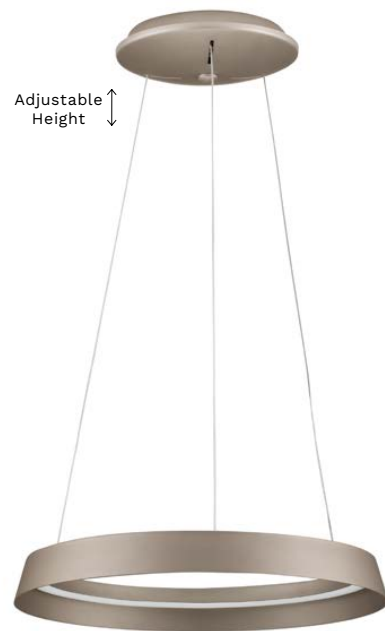

—
D: 45
H: 150 cm

ORMI

— 9030520

[Triac Dimmable]
Champaign Brown
Aluminium
& Acrylic
LED · 38 Watt
220-240Volt
2564Lm · IP20
2700-3000K
CCT Dip Switch

—
D: 45
H: 150 cm

ORMI

— 9030927

[Triac Dimmable]
Brushed Coffee
Metal & Acrylic
LED · 38 Watt
220-240Volt
2564Lm · IP20
2700-4000K
CCT Dip Switch