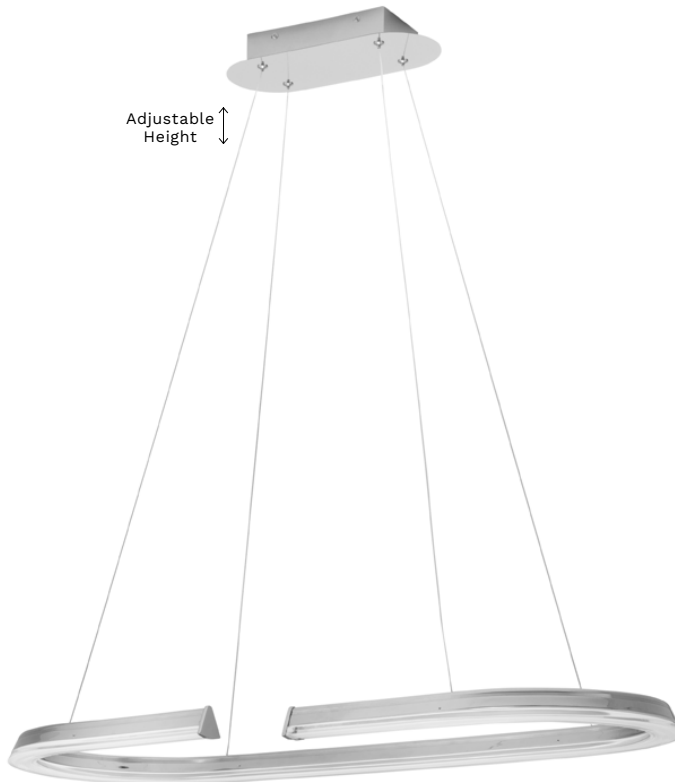

ELMO

— 9019732

[Triac Dimmable]
Chrome Stainless
Steel, Aluminium &
Acrylic

LED · 48 Watt
220-240Volt
2986Lm · 3500K
IP20

—
L: 90
H: 125 cm