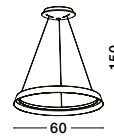

—
D: 60
H: 150 cm

ORMI

— 9030523

[Triac Dimmable]
Champaign Brown
Aluminium
& Acrylic
LED · 52 Watt
220-240Volt
3717Lm · IP20
2700-3000K
CCT Dip Switch

—
D: 60
H: 150 cm

ORMI

— 9030928

[Triac Dimmable]
Brushed Coffee
Metal & Acrylic
LED · 52 Watt
220-240Volt
3717Lm · IP20
2700-4000K
CCT Dip Switch