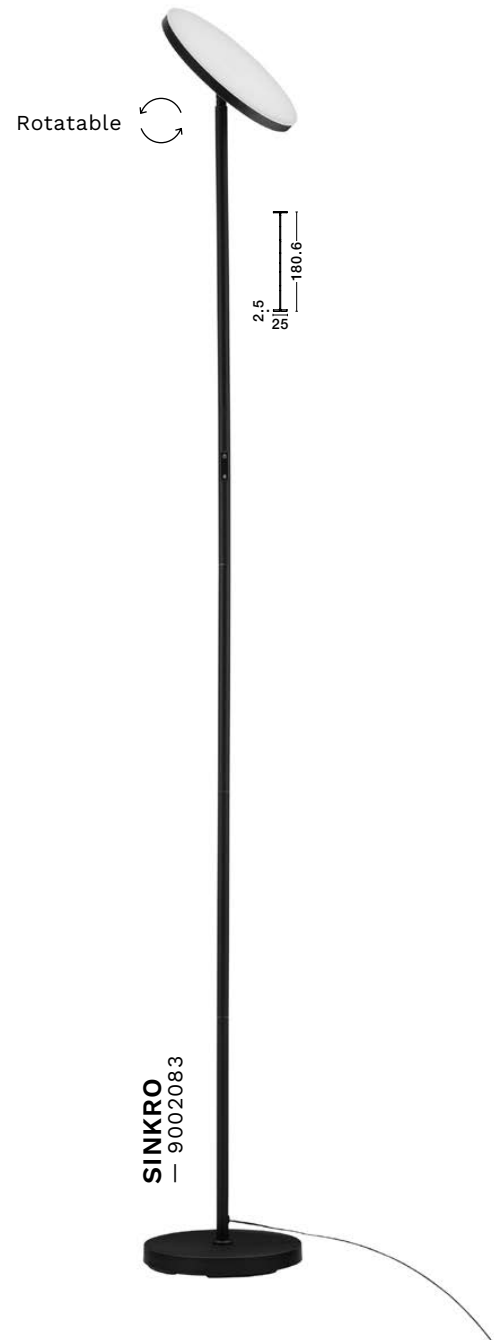

SINKRO
— 9002083

[Dimmable Switch]
Sandy Black Steel
& Acrylic
LED · 30 Watt
110-240Volt
2270Lm · 3000K
IP20
Switch On/Off
Cable Length 250 cm

—
D: 25
H: 180.6 cm