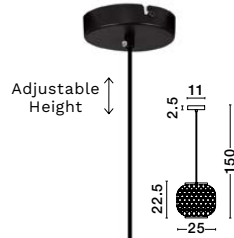

ASMA

— 9001114

Rattan & Sandy
Black Steel Base
LED E27 · 1x12 Watt
100-240 Volt
IP20

BULB EXCLUDED

D: 20
H: 150 cm