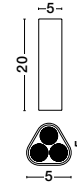

ETHO
— 9695103

ETHO
— 9695101

Sandy Black
Aluminium
LED · 6 Watt
220-240 Volt
454Lm · 3000K
IP20
—
L: 5
W: 5
H: 15 cm

ETHO
— 9695102

Sandy White & Inner
Black Aluminium
LED · 6 Watt
220-240 Volt
454Lm · 3000K
IP20
—
L: 5
W: 5
H: 15 cm

ETHO
— 9695103

Sandy Black
Aluminium
LED · 6 Watt
220-240 Volt
459Lm · 3000K
IP20
—
L: 5
W: 5
H: 20 cm

ETHO
— 9695104

Sandy White & Inner
Black Aluminium
LED · 6 Watt
220-240 Volt
459Lm · 3000K
IP20
—
L: 5
W: 5
H: 20 cm

ETHO
— 9695105

Sandy Black
Aluminium
LED · 6 Watt
220-240 Volt
452Lm · 3000K
IP20
—
L: 5
W: 5
H: 30.5 cm

ETHO
— 9695106

Sandy White & Inner
Black Aluminium
LED · 6 Watt
220-240 Volt
452Lm · 3000K
IP20
—
L: 5
W: 5
H: 30.5 cm