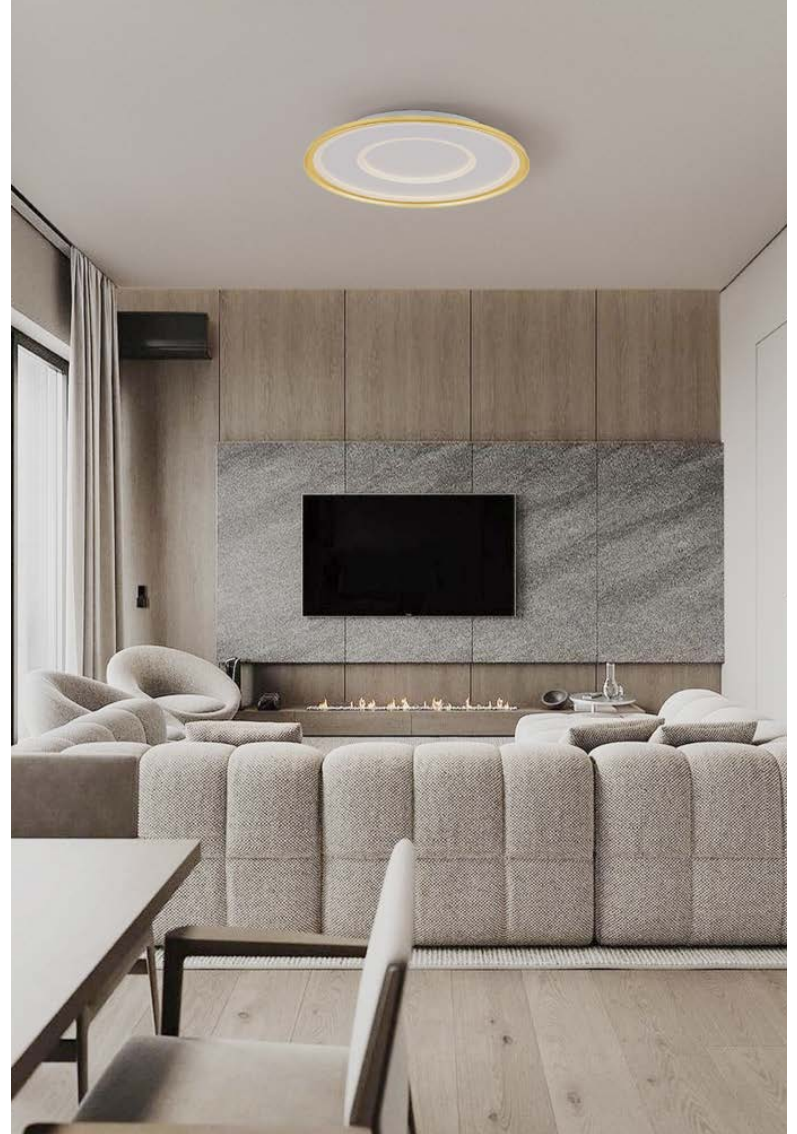

—
D: 60
H: 6.5 cm

FIGIN
— 9248178

FIGIN
— 9248179

[Dimmable
by Remote Control CCT]
Sandy Gold Steel,
Aluminium & Acrylic
LED · 40 Watt
220-240Volt
2244Lm · IP20
2700 - 5000K

—
D: 50
H: 6.5 cm

FIGIN
— 9248179