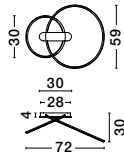

KIKLOS
— 9248172

KIKLOS
— 9248170

[Triac Dimmable]
Sandy White Steel,
Aluminium
& Silicone
LED · 42 Watt
220-240Volt
1923Lm · 3000K
IP20
—
D: 72
W: 59
H: 30 cm

KIKLOS
— 9248171

[Triac Dimmable]
Sandy Black Steel,
Aluminium
& Silicone
LED · 42 Watt
220-240Volt
1923Lm · 3000K
IP20
—
D: 72
W: 59
H: 30 cm

KIKLOS
— 9248172

[Triac Dimmable]
Brass Gold Steel,
Aluminium
& Silicone
LED · 42 Watt
220-240Volt
1923Lm · 3000K
IP20
—
D: 72
W: 59
H: 30 cm

IPON
— 9011323

[Triac Dimmable]
Matt Black
Aluminium, Steel
& Silicone
LED · 47 Watt
220-240Volt
1763Lm · 3000K
IP20
—
L: 85
W: 62
H: 7 cm