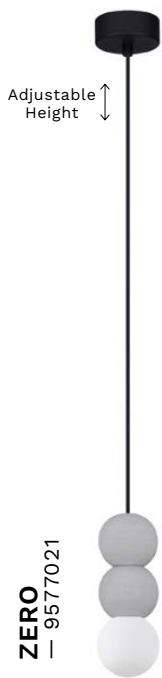

BULB EXCLUDED

D: 45
H: 160 cm

VRAHOS
— 9540245

VRAHOS
— 9540334

ZERO
— 9577017

ZERO
— 9577018

ZERO
— 9577019

ZERO
— 9577020