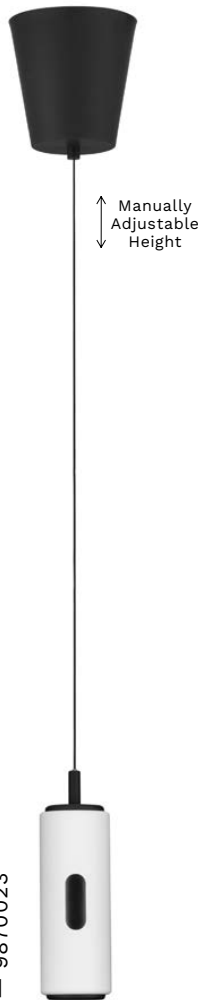

HOLM
— 9870023