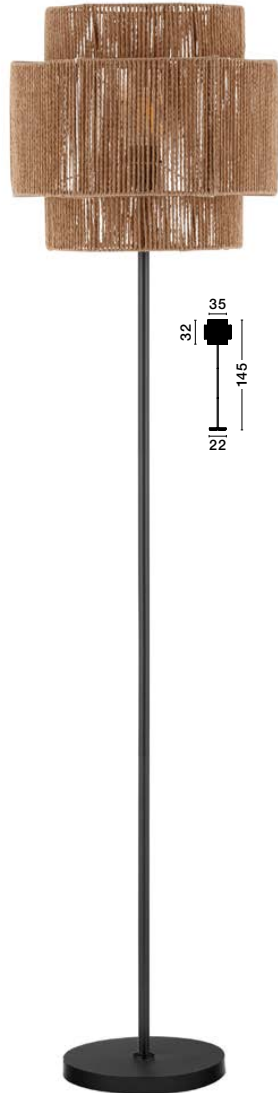

LITO

— 9001081

Sandy Black Metal
& Straw Shade
LED E27 · 1x12 Watt
100-240 Volt
IP20

BULB EXCLUDED
Switch On/Off
Cable Length 180 cm

D: 35
H: 145 cm

LITO
— 9001081