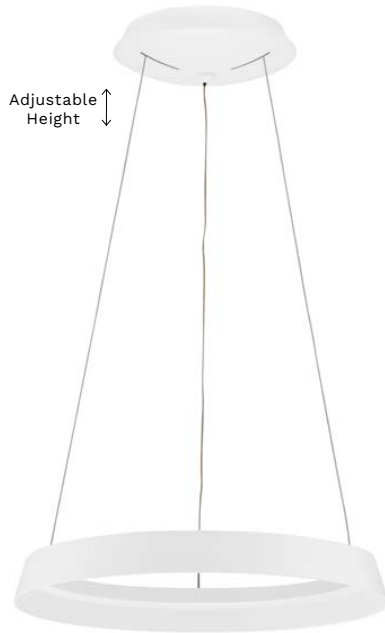

ORMI

— 9030518

[Triac Dimmable]
Sandy White
Aluminium & Acrylic
LED · 38 Watt
220-240Volt
2564Lm · IP20
2700-3000K
CCT Dip Switch

—
D: 45
H: 150 cm