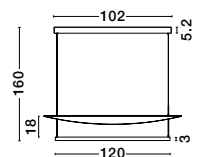

DIONA
— 9580571

[Triac Dimmable]
Sandy Black & White
Aluminium
LED · 29 Watt
220-240Volt
1650Lm · 2700K
IP20
—
D: 40
H: 160 cm

DIONA
— 9580572

[Triac Dimmable]
Sandy Black & White
Aluminium
LED · 40 Watt
220-240Volt
2560Lm · 2700K
IP20
—
D: 60
H: 160 cm

DIONA
— 9580573

[Triac Dimmable]
Sandy Black & White
Aluminium
LED · 55 Watt
220-240Volt
3600Lm · 2700K
IP20
—
D: 80
H: 160 cm

DIONA
— 9580577

[Triac Dimmable]
Sandy Black & White
Aluminium
LED · 81 Watt
220-240Volt
5160Lm · 2700K
IP20
—
L: 120
W: 30
H: 160 cm