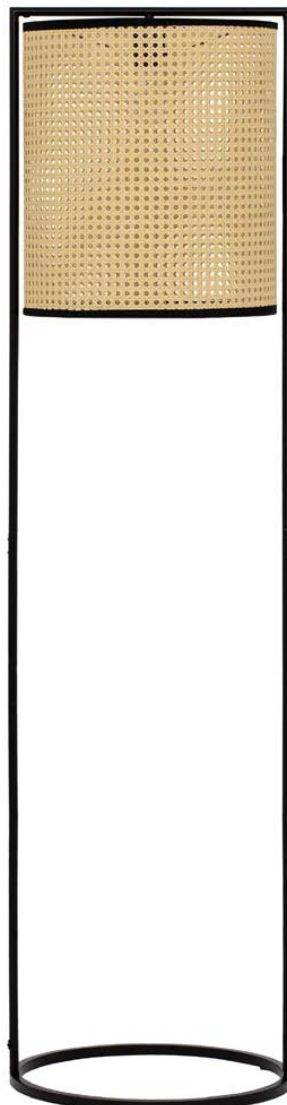

ERTO
— 9001119