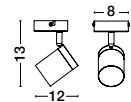

ALMA

— 9011313

Sandy Black
Aluminium
LED GU10 · 1x10 Watt
100-240 Volt
IP44

BULB EXCLUDED

—
D: 8
W: 12
H: 13 cm

ALMA

— 9011314

Sandy White
Aluminium
LED GU10 · 1x10 Watt
100-240 Volt
IP44

BULB EXCLUDED

—
D: 8
W: 12
H: 13 cm

ALMA

— 9011315

Sandy Black
Aluminium
LED GU10 · 2x10 Watt
100-240 Volt
IP44

BULB EXCLUDED

—
L: 37
W: 12
H: 13 cm

ALMA

— 9011316

Sandy White
Aluminium
LED GU10 · 2x10 Watt
100-240 Volt
IP44

BULB EXCLUDED

—
L: 37
W: 12
H: 13 cm

ALMA
— 9011314