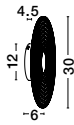

NOUS

— 9236397

Brass Gold Metal
& Amber Glass
LED · 8 Watt
220-240Volt
304Lm · 3000K
IP20

—
D: 30
W: 8
H: 60 cm

NOUS

— 9236398

Brass Gold Metal
& Amber Glass
LED · 8 Watt
220-240Volt
304Lm · 3000K
IP20

—
D: 30
W: 6
H: 30 cm

NOUS

— 9236498

Black Nickel
& Smoky Glass
LED · 8 Watt
220-240Volt
72Lm · 3000K
IP20

—
D: 30
W: 6
H: 30 cm

NOUS
— 9236398