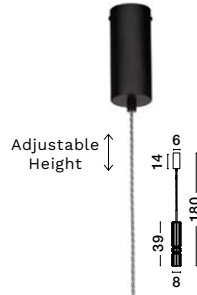

BENTO

— 9030550

Brass Gold Metal
& Cognac Glass
LED · 12 Watt
220-240 Volt
1526Lm · 3000K
IP20

—
D: 8
H: 180 cm

BENTO

— 9030551

Matt Black Metal
& Light Smoky Gray
Glass
LED · 12 Watt
220-240 Volt
1526Lm · 3000K
IP20

—
D: 8
H: 180 cm

BENTO

— 9030552

Brass Gold Metal
& Cognac Glass
LED · 12 Watt
220-240 Volt
1526Lm · 3000K
IP20

—
D: 8
H: 180 cm

BENTO

— 9030553

Matt Black Metal
& Light Smoky Gray
Glass
LED · 12 Watt
220-240 Volt
1526Lm · 3000K
IP20

—
D: 8
H: 180 cm