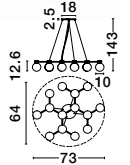

OVALINO
— 9620161

Satin Gold
& Matt Black Metal
White Opal Glass
LED G9 · 10x5 Watt
100-240 Volt
IP20

BULB EXCLUDED

—
D: 66
W: 63
H: 148 cm

GL 96201611

OVALINO
— 9620162

Satin Gold
& Matt Black Metal
White Opal Glass
LED G9 · 14x5 Watt
100-240 Volt
IP20

BULB EXCLUDED

—
L: 73
W: 64
H: 143 cm

GL 96201611

OVALINO
— 9620163

Satin Gold
& Matt Black Metal
White Opal Glass
LED G9 · 14x5 Watt
100-240 Volt
IP20

BULB EXCLUDED

—
L: 107
W: 47
H: 157 cm

GL 96201611