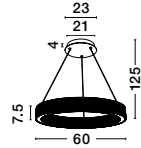

KINARA
— 9019742