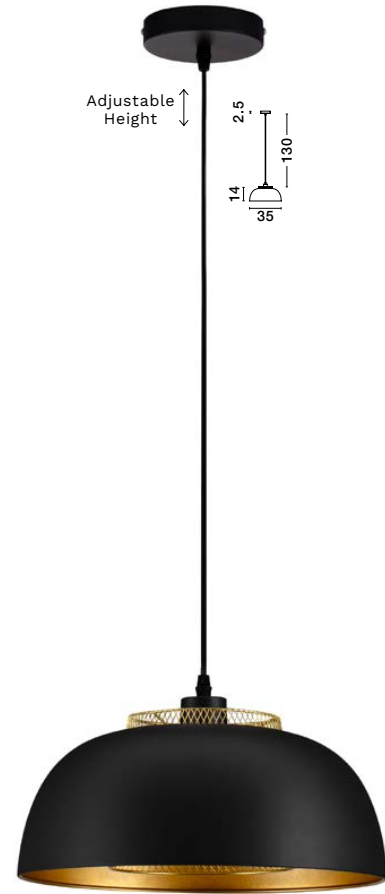

BULB EXCLUDED

D: 35
H: 130 cm

SQUBE
— 9001086

Adjustable
Height