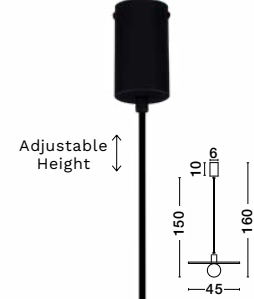

VRAHOS

— 9540245

Beige Terrazzo
Concrete & Glass
LED G9 · 1x5 Watt
100-240 Volt
IP20

BULB EXCLUDED

D: 29.5
W: 20 cm

VRAHOS

— 9540246

Beige Terrazzo
Concrete
LED E27 · 1x12 Watt
100-240 Volt
IP20

BULB EXCLUDED

D: 29.5
H: 160 cm

VRAHOS

— 9540334

Red Terrazzo
Concrete & Glass
LED G9 · 1x5 Watt
100-240 Volt
IP20

BULB EXCLUDED

D: 45
W: 20.5 cm

YOU CAN REPLACE OUR
GLASS WITH E27 LAMP.

VRAHOS

— 9540335

Red Terrazzo
Concrete & Glass
LED E27 · 1x12 Watt
100-240 Volt
IP20

BULB EXCLUDED

D: 45
H: 160 cm