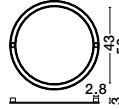

LYB

Sandy Black
Aluminium & Acrylic
LED · 24Vdc
3000K · IP20

9980577

32 Watt · 2126Lm
D: 50
W: 3 cm
Compatible with:
9980574, 9980571,
9980572

LYB
— 9980577