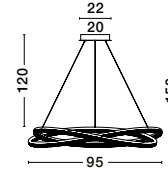

OFELIA

— 9186935

[Dimming With Remote]
Sandy Black
Aluminium
& Structured Acrylic
LED · 68 Watt
220-240 Volt
5637Lm · 3000K
IP20
Included Remote
Control

D: 95
H: 150 cm

OFELIA

— 9186936

[Dimming With Remote]
Brass Gold
Aluminium
& Structured Acrylic
LED · 68 Watt
220-240 Volt
5637Lm · 3000K
IP20
Included Remote
Control

D: 95
H: 150 cm