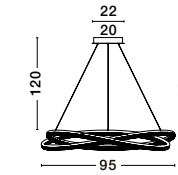

D: 95
H: 150 cm

OPELIA
— 9186936

Brass Gold
Aluminium
LED · 68 Watt
220-240 Volt
5637Lm 3000K · IP20
Included Remote
Control

D: 95
H: 150 cm

OPELIA
— 9186936

OPELIA
— 9186935

NEBULA
— 9186903

Copper & Gold Metal
LED · 6 Watt
220-240 Volt
345Lm 3000K · IP20