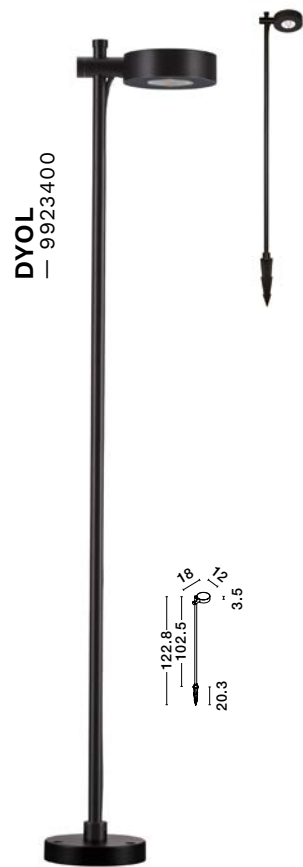

DYOL
— 9923400

Sandy Black
Aluminium
LED · 7 Watt
220-240 Volt
735Lm · 3000K
IP65
Included plastic spike
—
D: 12
H: 122.8 cm

DYOL
— 9923401

Sandy Black
Aluminium
LED · 7 Watt
220-240 Volt
377Lm · 3000K
IP65
Included plastic spike
—
D: 12
H: 83.3 cm