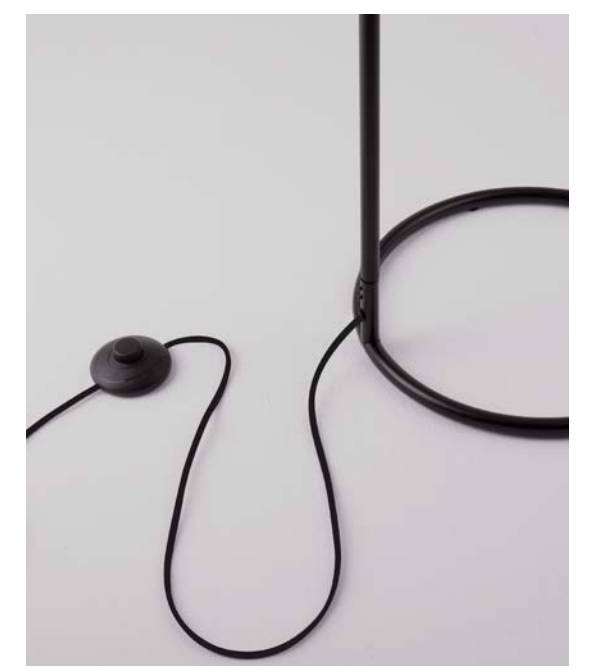

Colorful Rattan
(Natural Black Brown)
& Black Base Black
Fabric Wire
(Cable Length: 350cm)
LED
E27 · 1x12 Watt
230 Volt

BULB EXCLUDED

—
D: 46
H: 147.5 cm

CARO
— 9586529

INTRA
— 9001090

INTRA
— 9001090

Natural Bamboo
& Black Metal
LED
E27 · 1x12 Watt
230 Volt · IP20
BULB EXCLUDED
—
D: 23
H: 160 cm