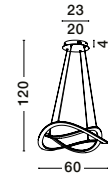

—
D: 60
H: 120 cm

CELESTIA
— 9030645

[Triac Dimmable]
Brass Gold,
Aluminium
& Acrylic
LED
22 Watt
3000K/4000K/6000K
Eaglerise Driver

—
D: 60
H: 120 cm

CELESTIA
— 9030644

ALSO
YOU CAN
DO

CELESTIA
— 9030645

ALSO
YOU CAN
DO