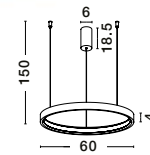

PERRINE
— 9345648