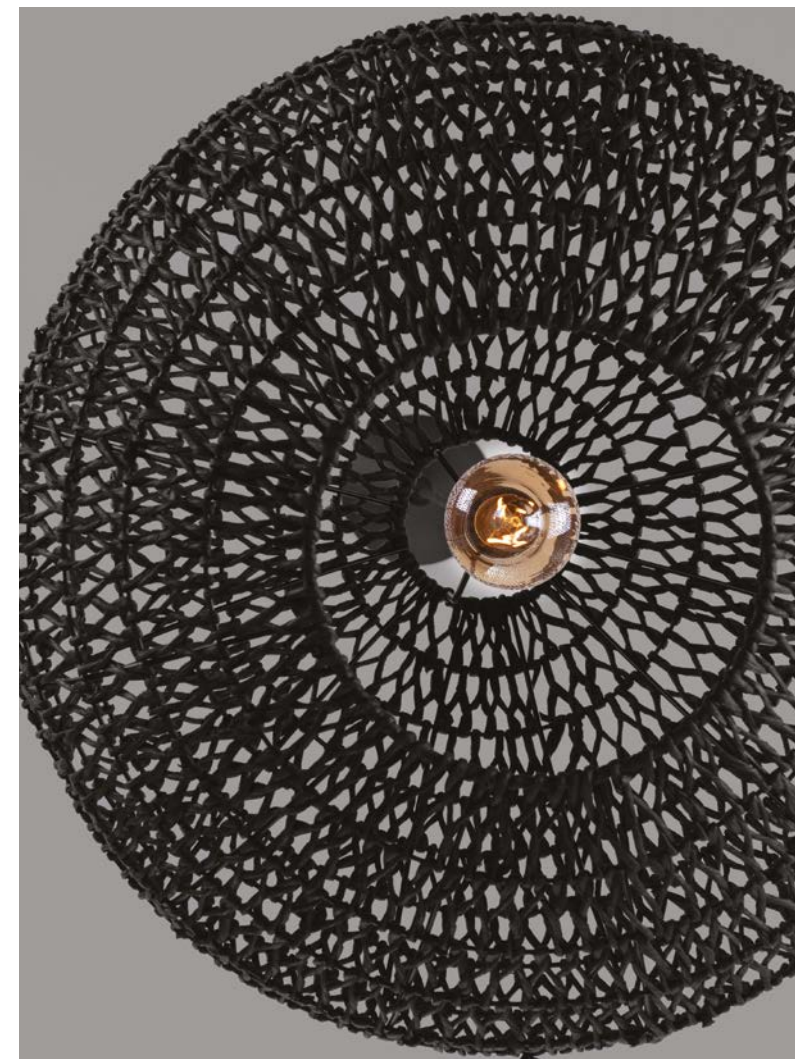

CAPA
— 9586519

Colorful Rattan
(Natural, Black, Brown)
Black Fabric Wire
& Base
LED
E27 · 1x12 Watt
230 Volt

BULB EXCLUDED

D: 61
H¹: 13
H²: 200 cm

CAPA
— 9586520

Colorful Rattan
(Natural, Black)
Black Fabric Wire
& Base
LED
E27 · 1x12 Watt
230 Volt

BULB EXCLUDED

D: 61
H¹: 13
H²: 200 cm

MELODY
— 9586518

Black Paper Rope
Black Fabric Wire
& Base
LED
E27 · 1x12 Watt
230 Volt

BULB EXCLUDED

D: 50
H¹: 45
H²: 200 cm