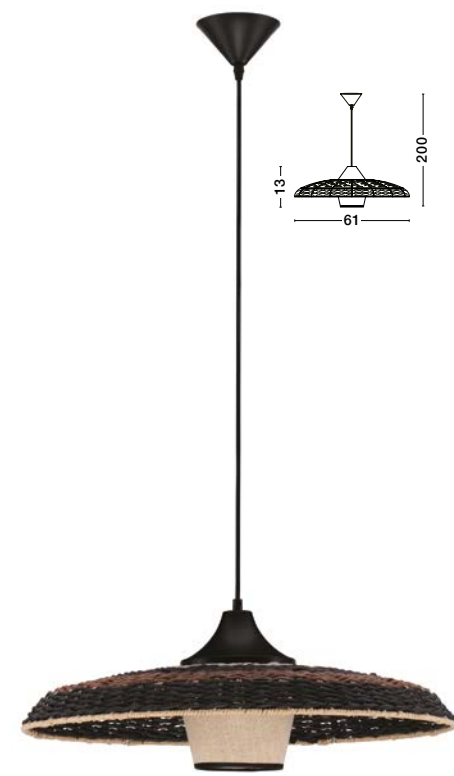

CAPA
— 9586519

Colorful Rattan
(Natural, Black, Brown)
Black Fabric Wire
& Base
LED
E27 · 1x12 Watt
230 Volt

BULB EXCLUDED

D: 61
H¹: 13
H²: 200 cm

CAPA
— 9586519