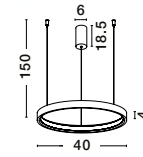

PERRINE
— 9345647

[Triac Dimmable]
Brushed
Brown Coffee
Aluminium
& Silicone
LED
22 Watt · 2552Lm
3000K · IP20

—
D: 40
H: 150 cm

PERRINE
— 9345648

[Triac Dimmable]
Brushed
Brown Coffee
Aluminium
& Silicone
LED
40 Watt · 3326Lm
3000K · IP20

—
D: 60
H: 150 cm

PERRINE
— 9345647