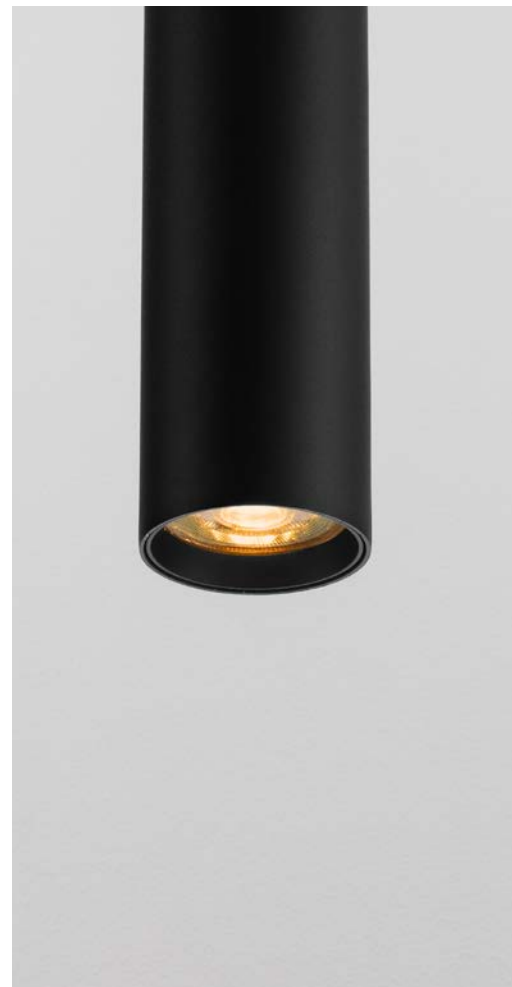

SEAWAVE
— 9011334

Sandy White
Aluminium
LED
GU10 · 1x10 Watt
230 Volt · IP20
BULB EXCLUDED

D: 5.5
H¹: 30
H²: 183 cm

SEAWAVE
— 9011335

Sandy Black
Aluminium
LED
GU10 · 1x10 Watt
230 Volt · IP20
BULB EXCLUDED

D: 5.5
H¹: 30
H²: 183 cm

SEAWAVE
— 9011336

Sandy White
Aluminium
LED
GU10 · 1x10 Watt
230 Volt · IP20
BULB EXCLUDED

D: 5.5
H¹: 40
H²: 193 cm

SEAWAVE
— 9011337

Sandy Black
Aluminium
LED
GU10 · 1x10 Watt
230 Volt · IP20
BULB EXCLUDED

D: 5.5
H¹: 40
H²: 193 cm