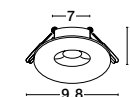

IMOGEN
— 9011356