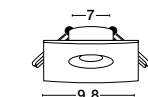

IMOGEN
— 9011356