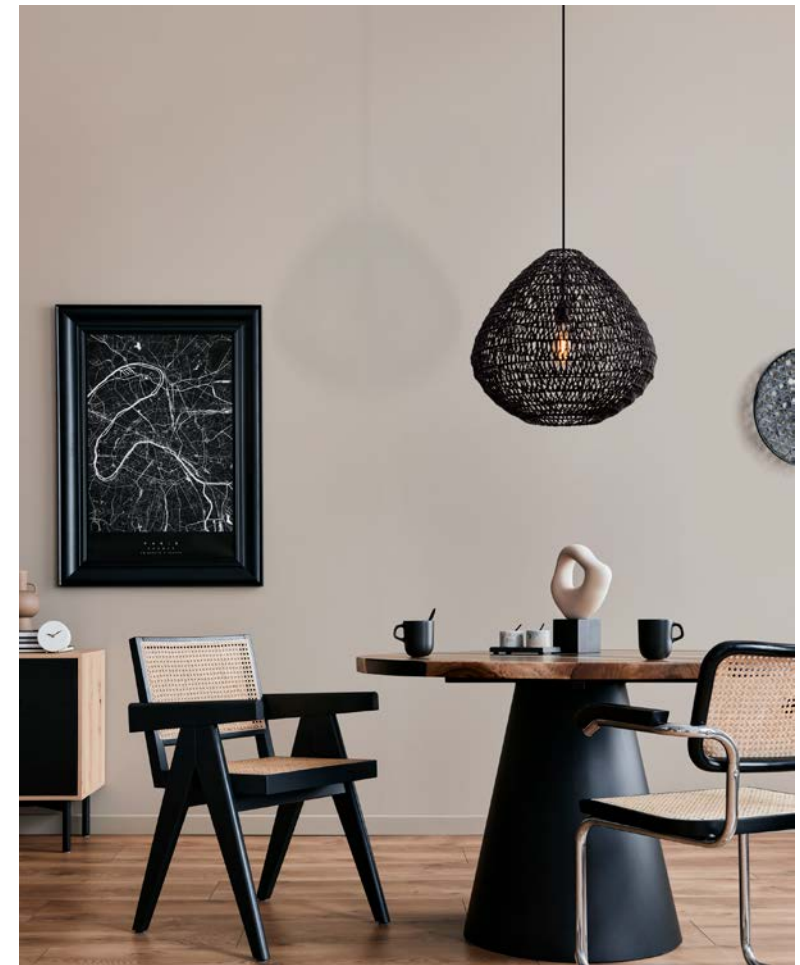

MELODY
— 9586518

Black Paper Rope
Black Fabric Wire
& Base
LED
E27 · 1x12 Watt
230 Volt

BULB EXCLUDED

D: 50
H¹: 45
H²: 200 cm

MELODY
— 9586518

FADO
— 9586530

Black Rattan
Black Wire & Base
LED
E27 · 1x12 Watt
230 Volt
BULB EXCLUDED