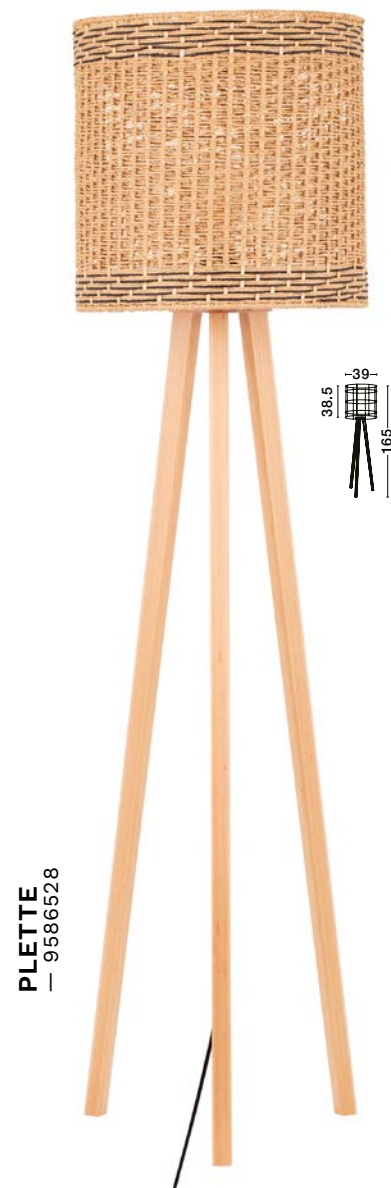

LUM
— 9586521

PLETTE
— 9586528

Dried Water Hyacinth
Natural Wood Base
Black Fabric Wire
(Cable Length: 350cm)
LED
E27 · 1x12 Watt
230 Volt

BULB EXCLUDED

—
D: 39
H: 38.5
H²: 165 cm

PLETTE
— 9586528

CARO
— 9586529