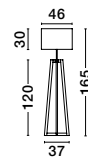

ARTIS
— 9001082

ARTIS
— 9001082

Grey Linen Shade &
Black Wood
LED
E27 · 1x12Watt
230 Volt · IP20
BULB EXCLUDED
Cable Length 180 cm
—
D: 46
H: 165 cm