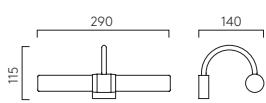

Dayton

ZONES 2 3

	LAMP	WATT	IP	CLASS		
PCh 1044001	G9*	2 x 25W max	44		✓	✓

* Lamp excluded/La lampe exclu/Das Leuchtmittel ist ausgeschlossen/La lampadina esclusi.

Kashima

ZONES 2 3

	LAMP	WATT	INPUT	K	CRI	Lm	IP	CLASS
350 PCh 1174003	Integral LED	4.5W	100-240V	3000	80	165	44	
620 PCh 1174004	Integral LED	8.2W	220-240V	3000	80	387	44