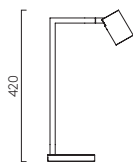

W. 210 Ø.135