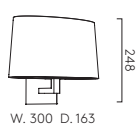

Oyster Shade

Park Lane Grande

SHADE EXCLUDED

	LAMP	WATT	CLASS	
Br 1080045	E27*	60W max	⊕	✓

Shade Options

Rectangle 285

WF	5001001	PF	5001017
BF	5001003	MF	5011009
OF	5001007		

Tapered Oval*