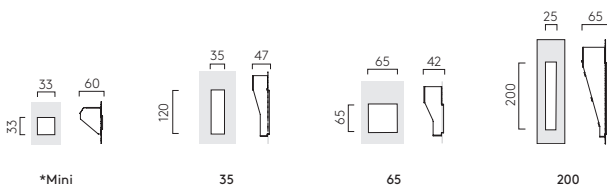

▼ Driver excluded/Driver d'entrée exclu/Das treiber ist ausgeschlossen/Driver esclusi.

* Borgo Mini Driver must be installed remotely in a serviceable location./ Le driver doit être installé à distance dans un endroit accessible/Treiber muss remote in einem zu wart Speicherort installiert/Driver deve essere installato a distanza in un luogo accessibile.

35, 65 + 200 LED Driver accessible after installation/Driver LED accessibles après installation/LED-Treiber ist nach der Installation zugänglich/Accesso al driver anche dopo l'installazione