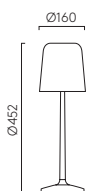

▼ Lamp excluded / La lampe exclu / Das Leuchtmittel ist ausgeschlossen / La lampadina esclusi.