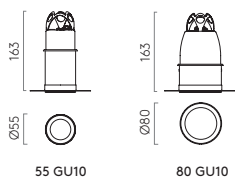

* Lamp excluded / La lampe exclu / Das Leuchtmittel ist ausgeschlossen / La lampadina esclusi.
♦ Please see our website for more information about our fire rated products.