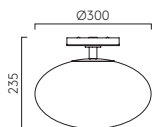

* Lamp excluded / La lampe exclu / Das Leuchtmittel ist ausgeschlossen / La lampadina esclusi.