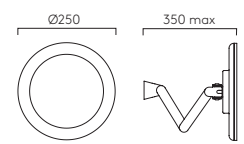

Niimi

ZONES 2 3

	LAMP	WATT	INPUT	K	CRI	Lm	IP	CLASS				
PCh 1163008	Integral LED	6W	100-240V	3000	80	146	44		✓	✓	✓	✓

Catena

ZONES 2 3

	LAMP	WATT	INPUT	K	CRI	Lm	IP	CLASS				
PCh 1137003	Integral LED	12.4W	Mains 230V	3000	80	216	44		✓	✓	✓	✓