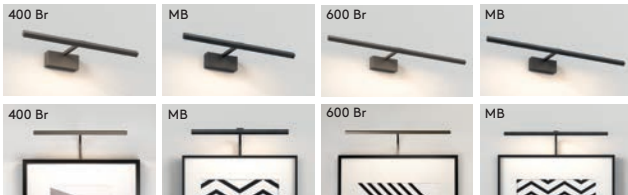

600 Bronze

Mondrian

				LAMP	WATT	INPUT	K	CRI	Lm	CLASS	
400	Br 1374036	MB 1374041		Integral LED	6.9W	220-240V	2700	90	127-161	⊕	-
600	Br 1374038	MB 1374042		Integral LED	10.8W	220-240V	2700	90	214-219	⊕	-
Frame Mounted											
400*	Br 1374032	MB 1374039		Integral LED	6.9W	12V CV*	2700	90	127-161	⊖	✓
600*	Br 1374034	MB 1374040		Integral LED	10.8W	12V CV*	2700	90	214-219	⊖	✓