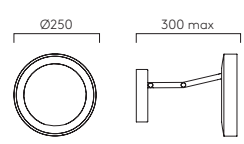

Niimi

ZONES 2 3

	LAMP	WATT	INPUT	K	CRI	Lm	IP	CLASS				
PCh 1163008	Integral LED	6W	100-240V	3000	80	146	44		✓	✓	✓	✓

Catena

ZONES 2 3

	LAMP	WATT	INPUT	K	CRI	Lm	IP	CLASS				
PCh 1137003	Integral LED	12.4W	Mains 230V	3000	80	216	44		✓	✓	✓	✓