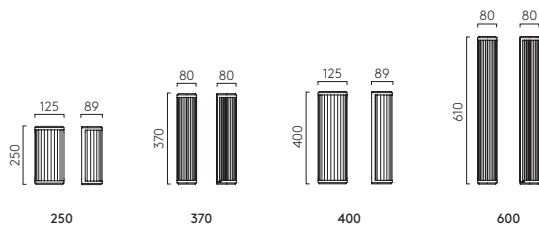

Versailles

				LAMP	WATT	INPUT	K	CRI	Lm	CLASS						
250		1380024		1380025		1380026	Integral LED	4.5W	220-240V	3000	80	320		Phase	✓	✓
370		1380013		1380014		1380040	Integral LED	12W	100-240V	3000	80	661		-	✓	✓
400		1380029		1380030		1380031	Integral LED	7.1W	220-240V	3000	80	658		Phase	✓	✓
600		1380084		1380082		1380083	Integral LED	18.4W	220-240V	3000	90	945		-	✓	✓