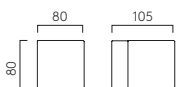

▼ Lamp excluded / La lampe exclu / Das Leuchtmittel ist ausgeschlossen / La lampadina esclusi.