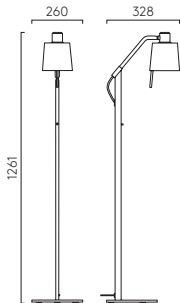

Edward Floor

SHADE EXCLUDED

MB 1441017

LAMP	WATT	CLASS	
E27*	12W max		☒