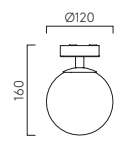

* Lamp excluded / La lampe exclu / Das Leuchtmittel ist ausgeschlossen / La lampadina esclusi.