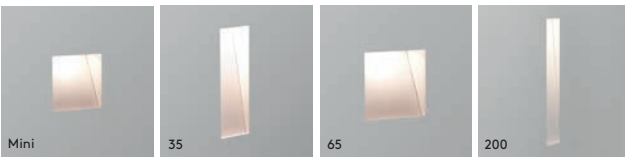

Trimless 35

Borgo Trimless

	LAMP	WATT	INPUT	K	CRI	Lm	CLASS	🔌
Mini*	MW 1212039	Integral LED	2.6W 350mA[▼]	3000	90	22	Ⓛ	✓
	MW 1212037	Integral LED	2.6W 350mA[▼]	2700	90	29	Ⓛ	✓
35	MW 1212007	Integral LED	3.5W 700mA[▼]	3000	90	70	Ⓛ	✓
	MW 1212027	Integral LED	4.1W 700mA[▼]	2700	90	76	Ⓛ	✓
65	MW 1212008	Integral LED	3.8W 700mA[▼]	3000	90	80	Ⓛ	✓
	MW 1212028	Integral LED	4.1W 700mA[▼]	2700	90	70	Ⓛ	✓
200	MW 1212038	Integral LED	3.8W 700mA[▼]	3000	90	56	Ⓛ	✓
	MW 1212040	Integral LED	4.1W 700mA[▼]	2700	90	46	Ⓛ	✓