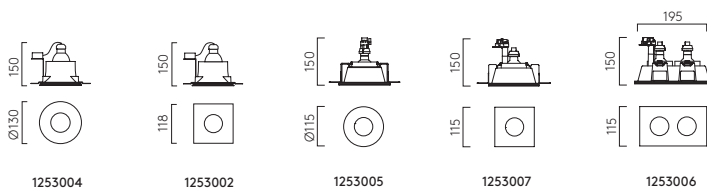

The Blanco range is ideally installed after plastering, requiring only minimal filling after installation. La gamme Blanco est idéalement installée après le plafonnage et requiert un minimum de finition. / Die Blanco Produktpalette sollte idealerweise nach dem Verputzen eingebaut werden, da sie nach der Installation nur eine minimale Auffüllung erfordern. / La linea Blanco può essere installata dopo la posa del controsoffitto, richiede solo una stuccatura finale.

* Lamp excluded / La lampe exclu / Das Leuchtmittel ist ausgeschlossen / La lampadina esclusi.