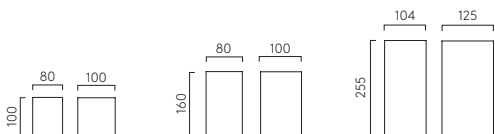

255

Dunbar

	LAMP	WATT	INPUT	K	CRI	Lm	IP	CLASS	
100	TB 1384003	Integral LED	3.7W	Mains 230V	3000	90 64	65	⊕	✓
160	TB 1384004	Integral LED	5.8W	Mains 230V	3000	90 76	65	⊕	✓
255	TB 1384005	Integral LED	7.5W	Mains 230V	3000	80 303	65	⊕	✓