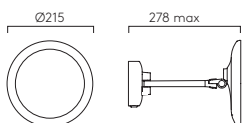

Mascali

ZONES 2 3

	LAMP	WATT	INPUT	K	CRI	Lm	IP	CLASS				
PCh 1373020	Integral LED	7.4W	100-240V	3000	90	110	44	□	✓	✓	✓	✓
MB 1373022