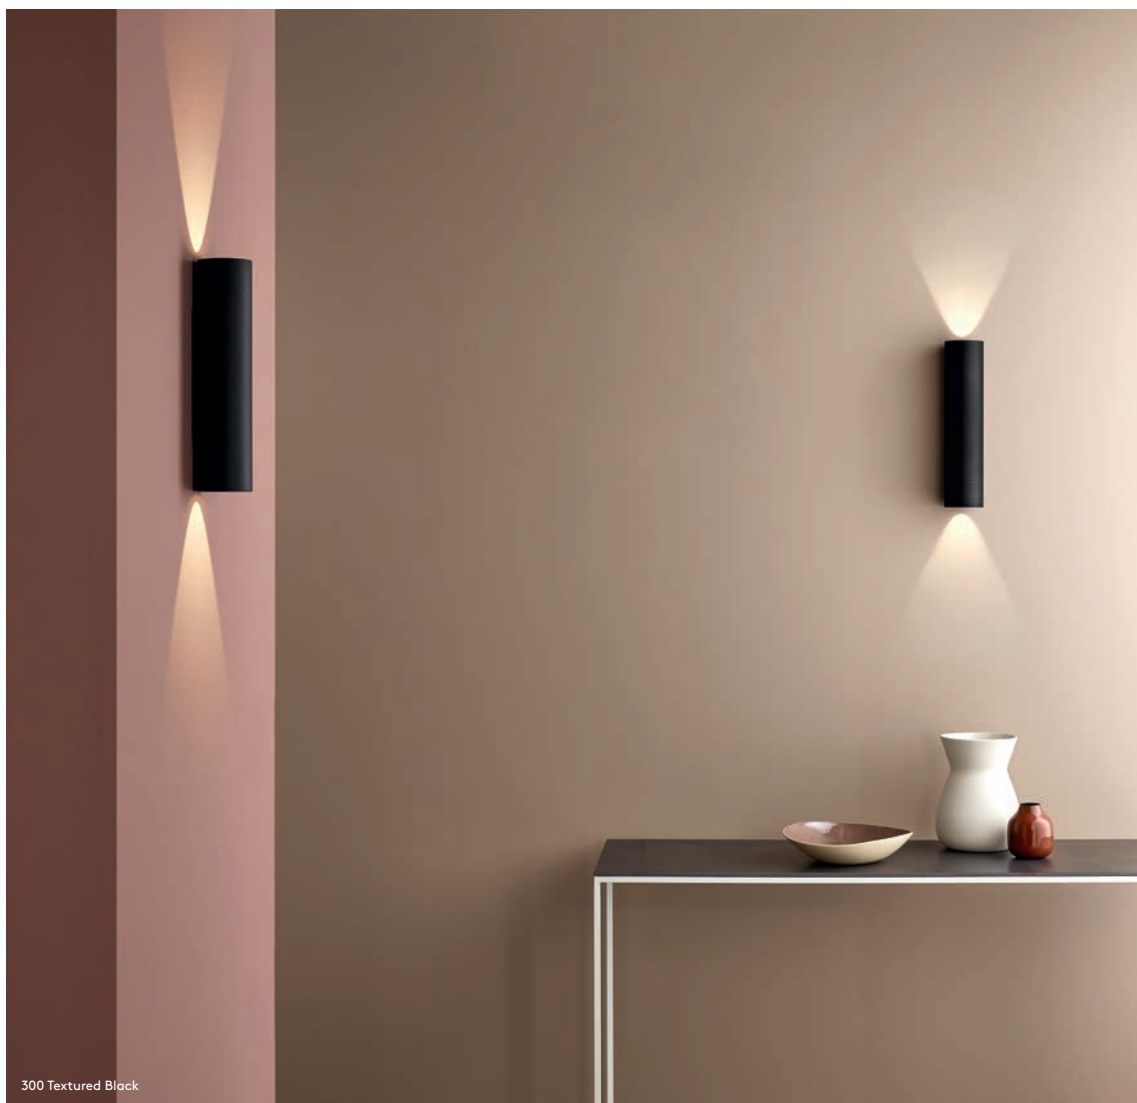

300 Textured Black

Yuma

				LAMP	WATT	INPUT	K	CRI	Lm	CLASS		
240	TB 1399023	Br 1399025		Integral LED	15.9W	210-250V	2700	80	451		Phase	✓
300	TB 1399027	Br 1399029		Integral LED	12W	210-250V	2700	80	173		Phase	✓