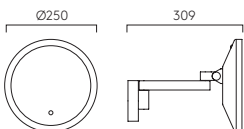

▼ Lamp excluded / La lampe exclu / Das Leuchtmittel ist ausgeschlossen / La lampadina esclusi.