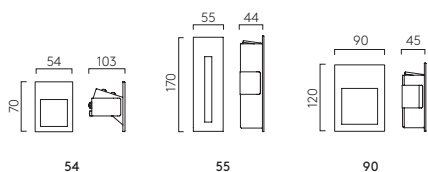

90 Wall Box 6013002 H.108mm W.87mm D.100mm
 55 Wall Box 6013001 H.165mm W.51mm D.100mm

Borgio

		LAMP	WATT	INPUT	K	CRI	Lm	CLASS		
54	1212019	Integral LED	2.6W	350mA [▼]	3000	90	30		✓	✓
	1212033	Integral LED	2.6W	350mA [▼]	2700	90	30		✓	✓
55	1212001	Integral LED	3.9W	700mA [▼]	3000	90	39		✓	✓
	1212021	Integral LED	4.1W	700mA [▼]	2700	90	40		✓	✓
90	1212004	Integral LED	4.2W	700mA [▼]	3000	90	72		✓	✓
	1212024	Integral LED	4.1W	700mA [▼]	2700	90	68		✓	✓