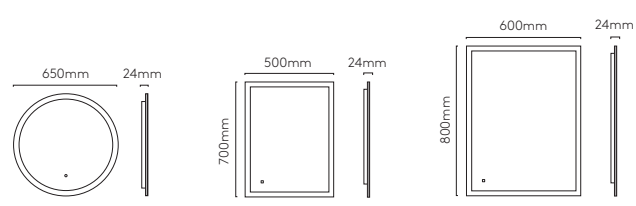

Ascot

ZONES 1 2 3

			LAMP	WATT	INPUT	K	CRI	Lm	IP	CLASS	☑	🌐
650 Round	☐ Mi	1486001	Integral LED	27W	200-240V	2700 - 6000	90	620 - 670	44	☐	✓	✓
700	☐ Mi	1486002	Integral LED	28.9W	200-240V	2700 - 6000	90	703 - 762	44	☐	✓	✓
800	☐ Mi	1486003	Integral LED	50W	200-240V	2700 - 6000	90	940-1020	44	☐	✓	✓