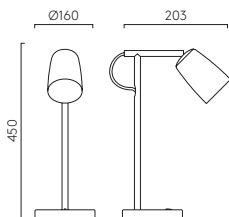

Carlton Desk

	LAMP	WATT	CLASS	☐
Pb 1467003	G9*	5W max	☐	☒

* Lamp excluded / La lampe exclu / Das Leuchtmittel ist ausgeschlossen / La lampadina esclusi.