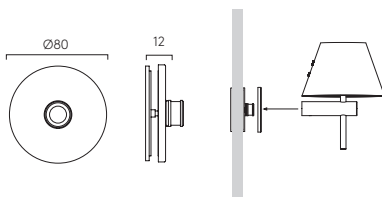

Mirror Mounting Kits

DIMENSIONS

Kit 1 PCh Br MN MW MB 6001003

Ø80mm D:12mm

Kit 2 PCh 6001002

Ø25mm D:21mm

Kit 1

Kit 2