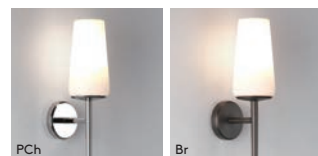

* Lamp excluded / La lampe exclu / Das Leuchtmittel ist ausgeschlossen / La lampadina esclusi