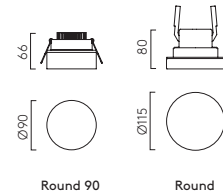

Vancouver

ZONES 1 2 3

	CA	PCh	1229012	LAMP	WATT	INPUT	K	CRI	Lm	IP	CLASS	☎	🔌	🌐	🌍
Round 90	CA	PCh	1229012	Integral LED	6.1W	350mA*	3000	80	681	44	◆	Ø79	✓	-	✓
Round	CA	PCh	1229003	GU10*	6W max	-	-	-	-	65	□	Ø89	✓	✓	-

* Lamp + driver excluded / La lampe driver d'entrée exclu / La lampadina + driver esclusi / Das Leuchtmittel + das treiber ist ausgeschlossen

Terra

ZONES 1 2 3

	BSS	1201005	LAMP	WATT	INPUT	K	CRI	Lm	IP	CLASS	☎	🔌	🌐	🌍
28	BSS	1201005	Integral LED	1.8W	350mA*	3000	80	53	65	◆	Ø25	✓	✓	
42	BSS	1201007	Integral LED	3.2W	700mA*	3000	80	169	67	◆	Ø40	✓	✓	

* Driver excluded / Driver d'entrée exclu / Das treiber ist ausgeschlossen / Driver esclusi.