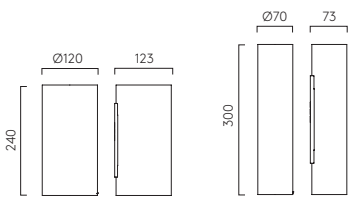

Yuma

				LAMP	WATT	INPUT	K	CRI	Lm	CLASS		
240	TB 1399023	Br 1399025		Integral LED	15.9W	210-250V	2700	80	451		Phase	✓
300	TB 1399027	Br 1399029		Integral LED	12W	210-250V	2700	80	173		Phase	✓