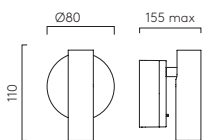

Enna Surface

	LAMP	WATT	INPUT	K	CRI	Lm	CLASS		
MW 1058225 MB 1058027 MN 1058013 Br 1058084 MG 1058108	Integral LED	4.5W	100-240V	2700	90	111		✓	✓