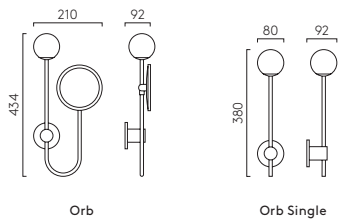

* Lamp excluded / La lampe exclu / Das Leuchtmittel ist ausgeschlossen / La lampadina esclusi.