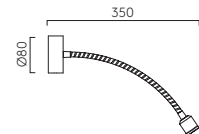

Fosso

MN 1138008 Br 1138011

LAMP	WATT	INPUT	K	CRI	Lm	CLASS	⏻	🌐
Integral LED	1.7W	100-240V	3000	90	83	⊕	✓	✓

Leo

MN 1295002 Br 1295003

LAMP	WATT	INPUT	K	CRI	Lm	CLASS	⏻	🌐
Integral LED	4W	Mains 230V	3000	90	193	⊕	✓	✓