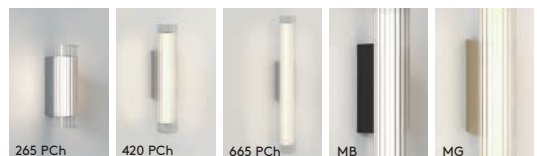

io Wall

	LAMP	WATT	INPUT	K	CRI	Lm	CLASS			
265	PCh 1409003	Integral LED	4.9W	220-240V	3000	80	403		Phase	✓ ✓
420	PCh 1409055 MB 1409056 MG 1409057	Integral LED	6.5W	220-240V	3000	80	469		Phase	✓ ✓
665	PCh 1409058 MB 1409059 MG 1409060	Integral LED	8.3W	220-240V	3000	80	725		Phase	✓ ✓