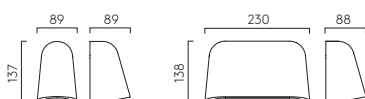

Mast Light Coastal

	LAMP	WATT	IP	CLASS		
Single	☐ MC 1317006* ☐ GGB 1317022 ☐ GGW 1317021	GU10*	6W max	44		✓
Twin	☐ MC 1317013*	GU10*	2 x 6W max	44		✓