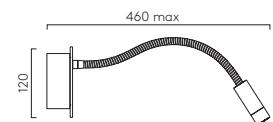

Fosso

MN 1138008 Br 1138011

LAMP	WATT	INPUT	K	CRI	Lm	CLASS	⏻	🌐
Integral LED	1.7W	100-240V	3000	90	83	⊕	✓	✓

Leo

MN 1295002 Br 1295003

LAMP	WATT	INPUT	K	CRI	Lm	CLASS	⏻	🌐
Integral LED	4W	Mains 230V	3000	90	193	⊕	✓	✓