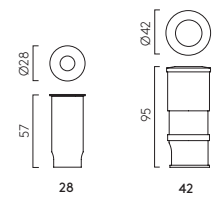

Terra

ZONES 1 2 3

	LAMP	WATT	INPUT	K	CRI	Lm	IP	CLASS		
28	☐ BSS 1201005	Integral LED	1.8W	350mA*	3000	80	53	65		☒
42	☐ AA 1201007	Integral LED	3.2W	700mA*	3000	80	169	67		☒

* Driver excluded / Driver d'entrée exclu / Driver esclusi / Das treiber ist ausgeschlossen.

Tango

ZONES 1 2 3

	LAMP	WATT	INPUT	K	CRI	Lm	IP	CLASS		
☐ TB 1175004	☐ BSS 1175002	☐ MW 1175001	Integral LED	2.2W	350mA*	3000	90	23	65	☒

* Driver excluded / Driver d'entrée exclu / Driver esclusi / Das treiber ist ausgeschlossen.