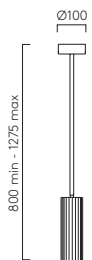

▼ Lamp excluded / La lampe exclu / Das Leuchtmittel ist ausgeschlossen / La lampadina esclusi.