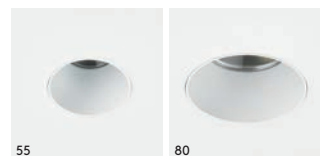

Void

ZONES 1 2 3

	LAMP	WATT	IP	CLASS		Recess depth				
55	 1392017	GU10*	6W max	65		Ø70	163	✓	✓	-
80	 1392019	GU10*	6W max	65		Ø98	163	✓	✓	-

* Lamp excluded / La lampe exclu / Das Leuchtmittel ist ausgeschlossen / La lampadina esclusi.
 ♦ Please see our website for more information about our fire rated products.