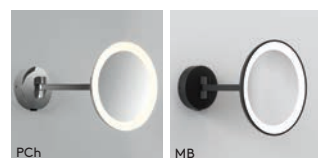

Mascali

ZONES 2 3

	LAMP	WATT	INPUT	K	CRI	Lm	IP	CLASS				
PCh 1373020	Integral LED	7.4W	100-240V	3000	90	110	44	□	✓	✓	✓	✓
MB 1373022