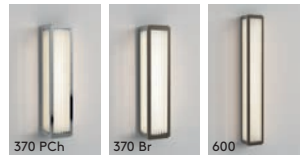

Made to Order Alternative finish options are available as Made to Order for this product subject to minimum order quantities and extended lead times. / D'autres options de finition sur commande sont disponibles pour ce produit, sous condition d'un volume de commande minimum et de délais de livraison prolongés. / Alternative Ausführungen sind für dieses Produkt als Sonderanfertigung erhältlich und unterliegen einer Mindestbestellmenge und längeren Lieferzeiten. / Diverse finiture alternative sono disponibili su misura per questo prodotto con quantitativi minimi e tempi di consegna allungati. See website.