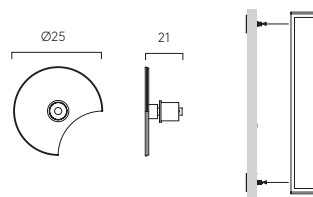

Mirror Mounting Kits

DIMENSIONS

Kit 1 PCh Br MN MW MB 6001003

Ø80mm D:12mm

Kit 2 PCh 6001002

Ø25mm D:21mm

Kit 1

Kit 2