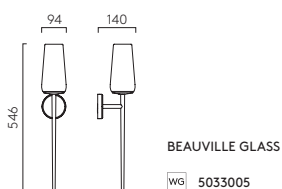

* Lamp excluded / La lampe exclu / Das Leuchtmittel ist ausgeschlossen / La lampadina esclusi