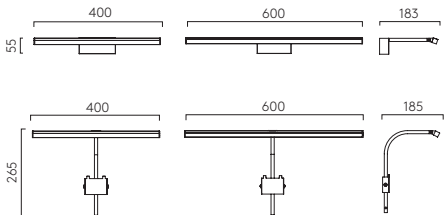

600 Bronze

Mondrian

				LAMP	WATT	INPUT	K	CRI	Lm	CLASS	
400	Br 1374036	MB 1374041		Integral LED	6.9W	220-240V	2700	90	127-161	⊕	-
600	Br 1374038	MB 1374042		Integral LED	10.8W	220-240V	2700	90	214-219	⊕	-
Frame Mounted											
400*	Br 1374032	MB 1374039		Integral LED	6.9W	12V CV*	2700	90	127-161	⊖	✓
600*	Br 1374034	MB 1374040		Integral LED	10.8W	12V CV*	2700	90	214-219	⊖	✓