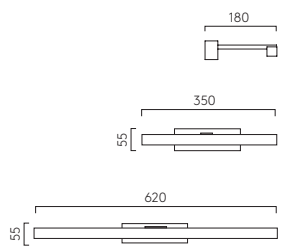

Kashima

ZONES 2 3

	LAMP	WATT	INPUT	K	CRI	Lm	IP	CLASS
350 PCh 1174003	Integral LED	4.5W	100-240V	3000	80	165	44	
620 PCh 1174004	Integral LED	8.2W	220-240V	3000	80	387	44