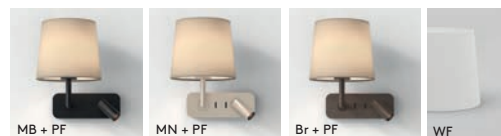

Shade Options

W. 275 D. 261

Tapered Round 250

WF	5035003
BF	5035004
PF	5035005

W. 240 D. 226

Cone 180

WF	5018035
PF	5018037

Shown with Cone 180, see Side by Side Grande USB for Tapered Round 250