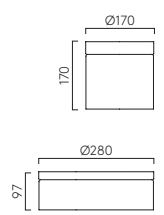

Sabina

ZONES 2 3

		LAMP	WATT	IP	CLASS		
170	1292001	E27*	12W max	44		✓	✓
280	1292003	E27*	12W max	44		✓	✓

* Lamp excluded / Das Leuchtmittel ist ausgeschlossen / La lampadina esclusi

Denia

ZONES 2 3

		LAMP	WATT	IP	CLASS		
	1134001	E14*	2 x 40W LED	44		✓	✓

* Lamp excluded / La lampe exclu / Das Leuchtmittel ist ausgeschlossen / La lampadina esclusi.