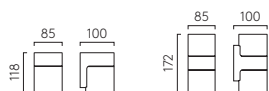

* Lamp excluded/La lampe exclu/Das Leuchtmittel ist ausgeschlossen/La lampadina esclusi.

* Ten-year warranty applies/Garantie de dix ans/La garanzia di dieci anni è applicabile/Es gilt eine zehnjährige Garantie.