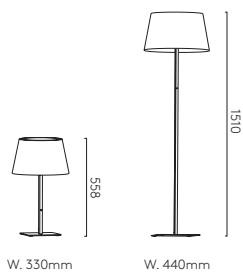

French Drum 330	French Drum 440
PF 5047003	PF 5047005
WF 5047004	WF 5047006