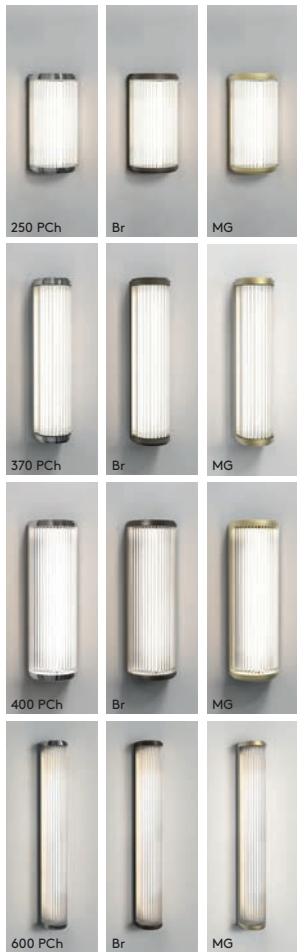

Versailles

				LAMP	WATT	INPUT	K	CRI	Lm	CLASS						
250		1380024		1380025		1380026	Integral LED	4.5W	220-240V	3000	80	320		Phase	✓	✓
370		1380013		1380014		1380040	Integral LED	12W	100-240V	3000	80	661		-	✓	✓
400		1380029		1380030		1380031	Integral LED	7.1W	220-240V	3000	80	658		Phase	✓	✓
600		1380084		1380082		1380083	Integral LED	18.4W	220-240V	3000	90	945		-	✓	✓