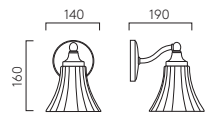

Verona

ZONES 2 3

	LAMP	WATT	IP	CLASS		
PCh 1147001	E14*	40W max	44		✓	✓

* Lamp excluded / La lampe exclu / Das Leuchtmittel ist ausgeschlossen / La lampadina esclusi.