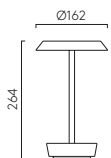

Charged via USB-C to USB-A charging cable (included)
5V USB charger available separately, reference 6032001