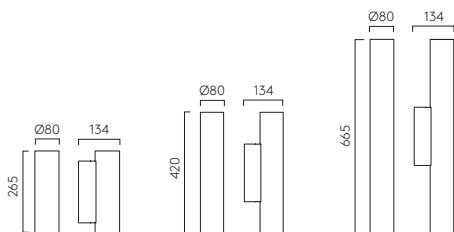

io Wall

	LAMP	WATT	INPUT	K	CRI	Lm	CLASS			
265	PCh 1409003	Integral LED	4.9W	220-240V	3000	80	403		Phase	✓ ✓
420	PCh 1409055 MB 1409056 MG 1409057	Integral LED	6.5W	220-240V	3000	80	469		Phase	✓ ✓
665	PCh 1409058 MB 1409059 MG 1409060	Integral LED	8.3W	220-240V	3000	80	725		Phase	✓ ✓