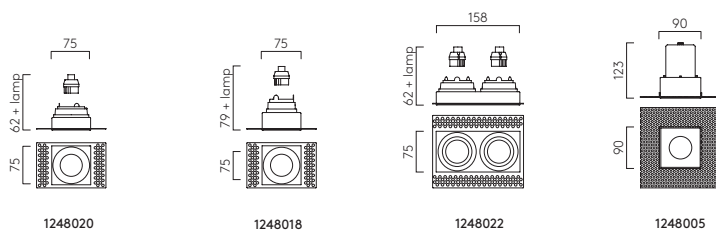

◆ Please see our website for more information about our fire rated products.
▼ Lamp excluded/La lampe exclu/Das Leuchtmittel ist ausgeschlossen/La lampadina esclusi.