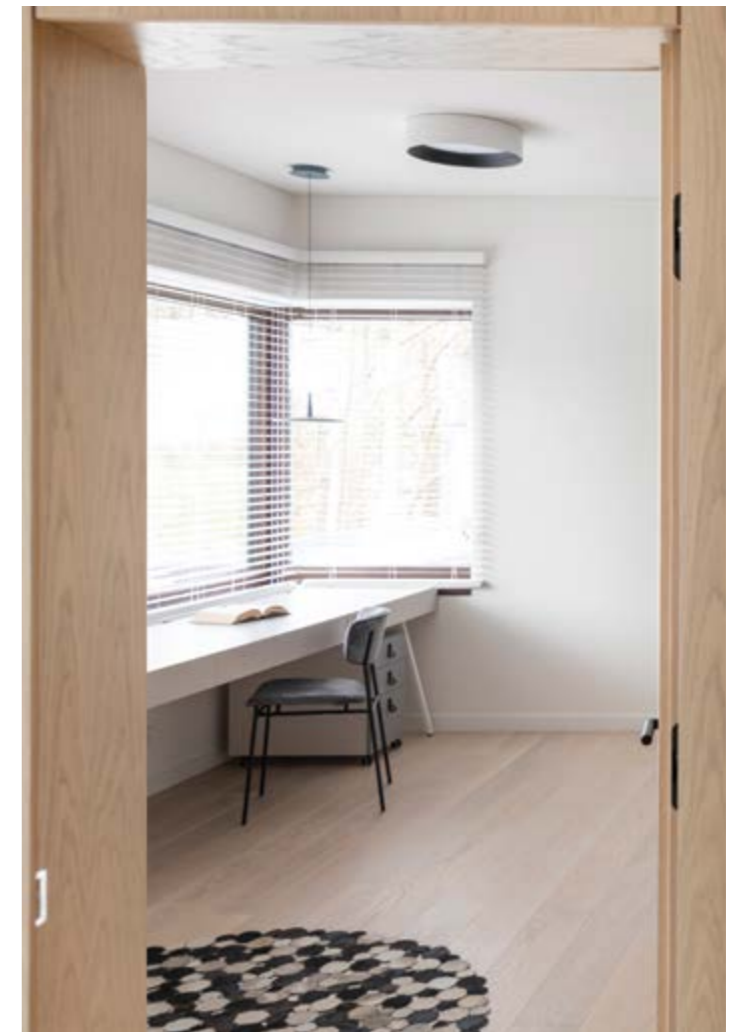

FLORIDA SQ | SHOPPING CENTER

BPMLighting®

FLORIDA | MARIAMPOLÉ RESIDENCE
ARCHITECTURE: PRUSTA INTERIOR DESIGN & ARCHITECTURE
PHOTOGRAPHY: LEONAS GARBACSAUSKAS