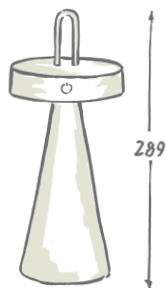

Arma

Art.-Nr.	LED	Watt	Lumen	Akku					Kelvin		L x B x H mm L x W x H mm
19302-16 19302-18 19302-40 19302-43	1x	1,5 W	130 lm	3000mAh	7 h	4 h	USB-C	IP44	2700 K	✓	Ø 128 x 289
19312-16 19312-18 19312-40 19312-43	1x	1,5 W	130 lm	3000mAh	7 h	4 h	USB-C	IP44	2700 K	✓	190 x 128 x 87

✓ dimmbar mit Touchdimmer / dimmable with touch dimmer