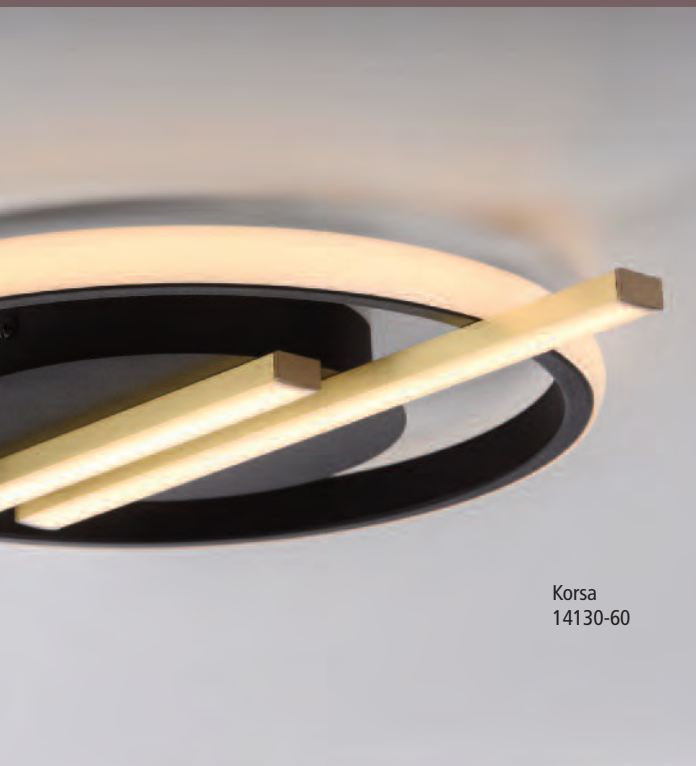

Korsa
14130-18

6

Figurative Formen
Figurative Forms

Korsa

- 18 schwarz/black
- 55 stahl/steel
- 60 messing +schwarz / brass+ black

JUST LIGHT.

LED

Korsa
14130-60Korsa
14130-55