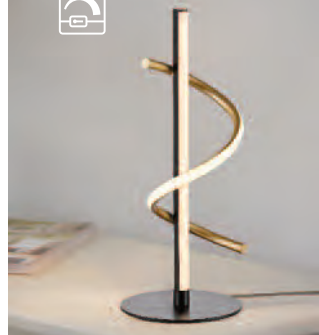

Emanda
19109-68

Art.-Nr.	Leuchtmittel Bulb inkl.	Watt	Lumen		Watt	Lumen	Kelvin		L x B x H mm L x W x H mm
19109-68	1x LED-Board	10,5 W	1100 lm	total	13 W	570 lm	3000 K	✓¹	180 x 180 x 440
19110-68	1x LED-Board	26 W	3000 lm	total	28,5 W	1470 lm	3000 K	✓¹	Ø 250 x 1440
19111-68	1x LED-Board	12 W	1360 lm	total	12,5 W	870 lm	3000 K	✓²	414 x 135 x 185
19112-68	1x LED-Board	36 W	4380 lm	total	40 W	2450 lm	3000 K	✓²	1210 x 200 x 300
19113-68	1x LED-Board	36 W	4380 lm	total	40 W	2530 lm	3000 K	✓²	1210 x 200 x 270-2000
19114-18	1x LED-Board	18 W	2330 lm	total	21 W	1080 lm	3000 K	✓²	185 x 165 x 580

✓¹ dimmbar mit Schnurdimmer / dimmable with cord dimmer ✓² dimmbar mit Lichtschalter / dimmable with light switch