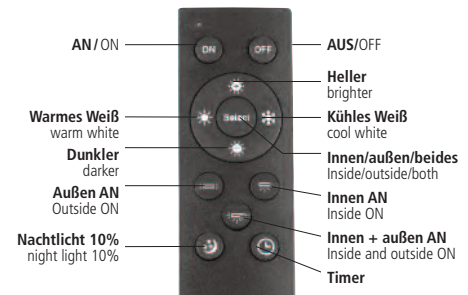

Art.-Nr.	Leuchtmittel Bulb inkl.	Watt	Lumen		Watt	Lumen	Kelvin		L x B x H mm L x W x H mm
14853-16	LED-Board	31,5 W	3650 lm	total	35 W	2150 lm	2700-5000 K	✓	1000 x 118 x 60
14855-16	LED-Board	51 W	6900 lm	total	59 W	3600 lm	2700-5000 K	✓	677 x 677 x 58
14875-16	LED-Board	31,5 W	3800 lm	total	36 W	2300 lm	2700-5000 K	✓	1100 x 280 x 56

✓ dimmbar mit Funkfernbedienung / dimmable with radio remote control