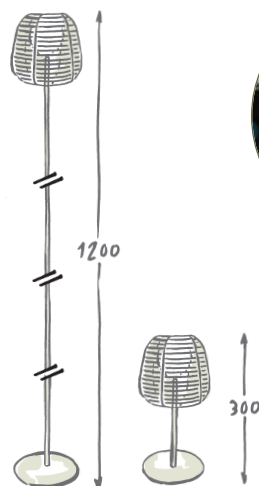

✓ dimmbar mit Touchdimmer / dimmable with touch dimmer

☉ INDOOR
OUTDOOR

JUST LIGHT.

Askia

Askia
19265-18

Askia
19264-18

Art.-Nr.	LED	Watt	Lumen	Akku					Kelvin		L x B x H mm L x W x H mm
19264-18	1x	3 W	300 lm	2000 mAh	5 h	4 h	USB-C	IP54	3000 K	✓	Ø 160 x 300
19265-18	1x	3 W	300 lm	2000 mAh	5 h	4 h	USB-C	IP54	3000 K	✓	Ø 160 x 360 + 640 + 920 + 1200