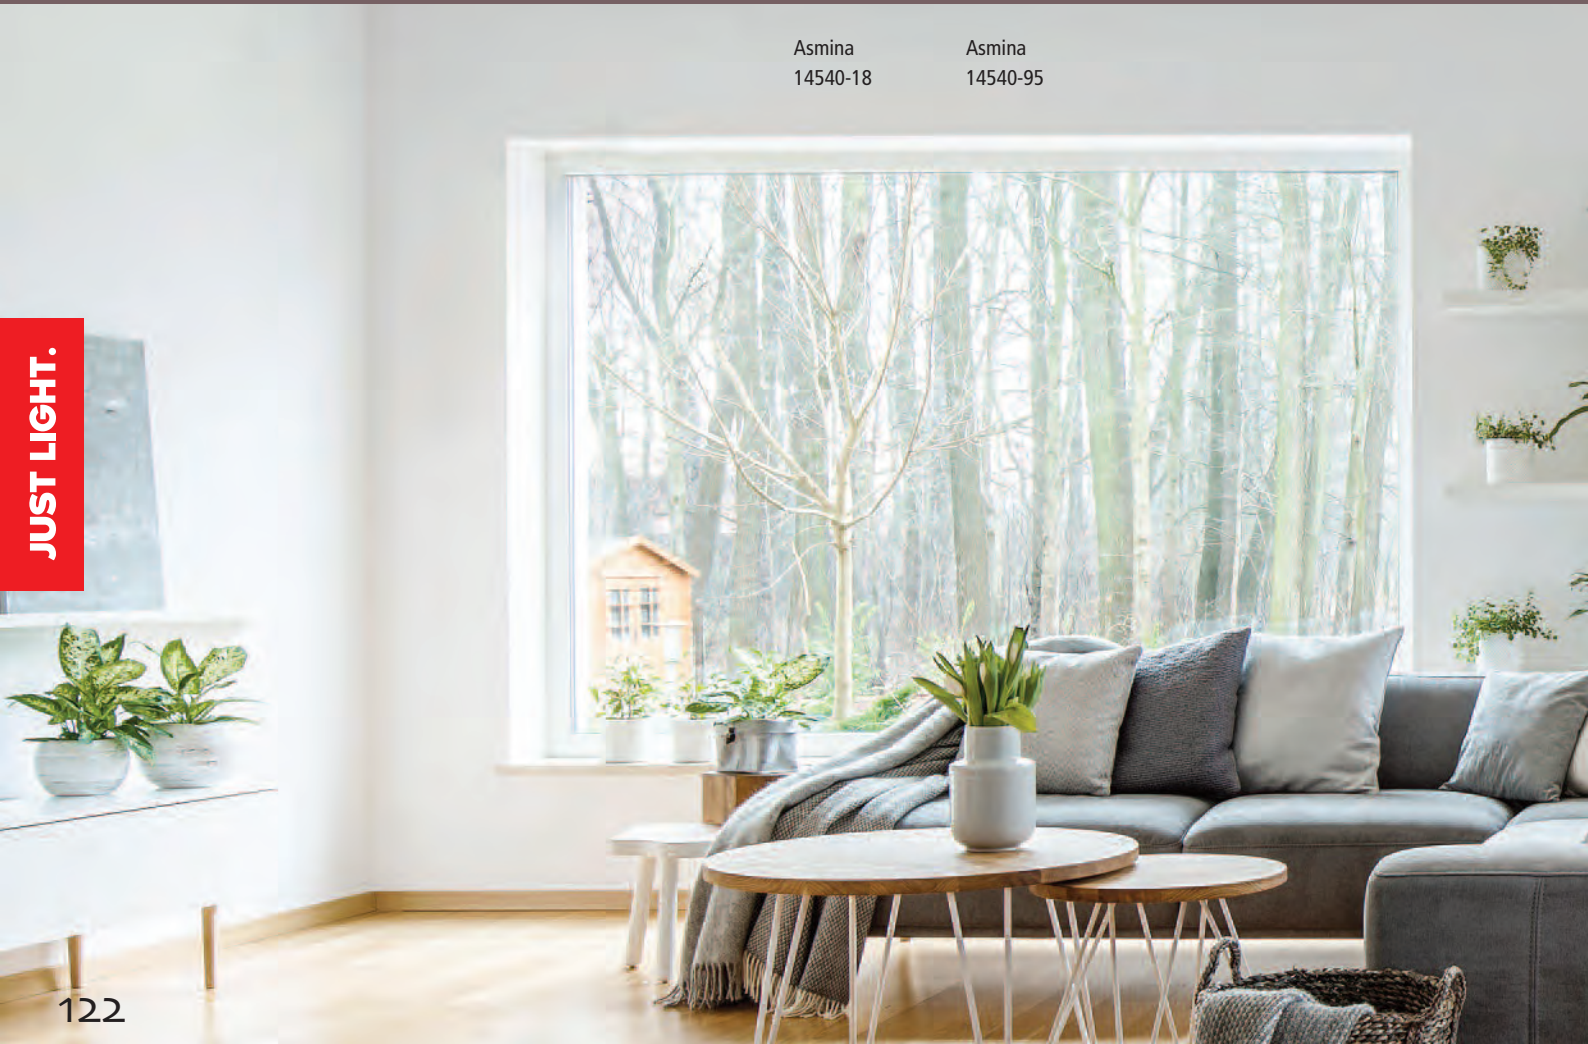

6 Asmina

- 18 schwarz/black
- 95 aluminium

Asmina
14540-18

Asmina
14540-95

JUST LIGHT.