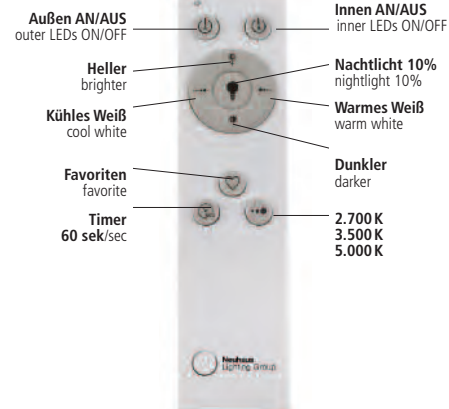

Art.-Nr.	Leuchtmittel Bulb inkl.	Watt	Lumen		Watt	Lumen	Kelvin		L x B x H mm L x W x H mm
14693-18 14693-55	LED-Board	45 W	5500 lm	total	50 W	3000 lm 3150 lm	2700-5000 K	✓	989 x 694 x 68

✓ dimmbar mit Infrarotfernbedienung / dimmable with IR remote control