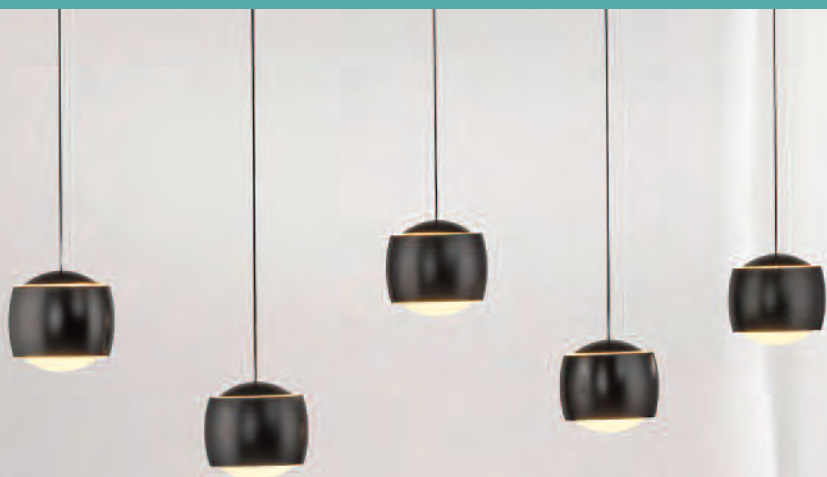

7 Ballini

switchmo®
LED Dimmer Technology

Ballini
15262-18

JUST LIGHT.