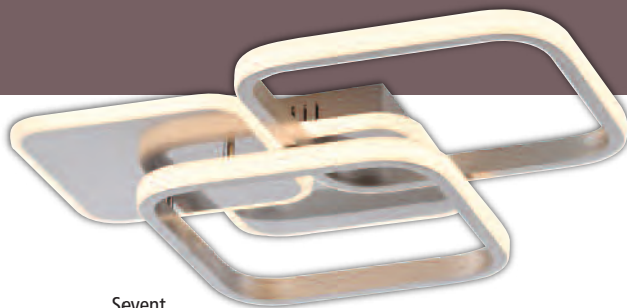

Sevent
14117-55