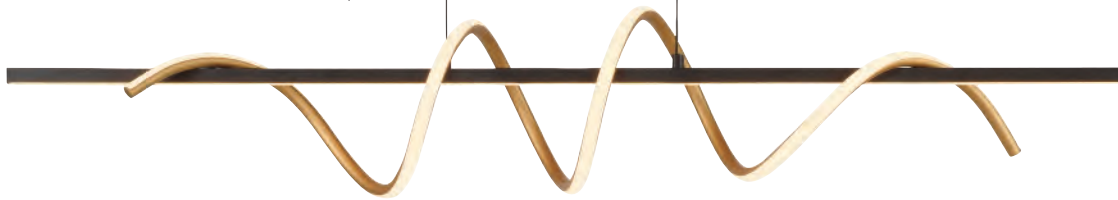

COMFORT
LIFT

Emanda
19113-68