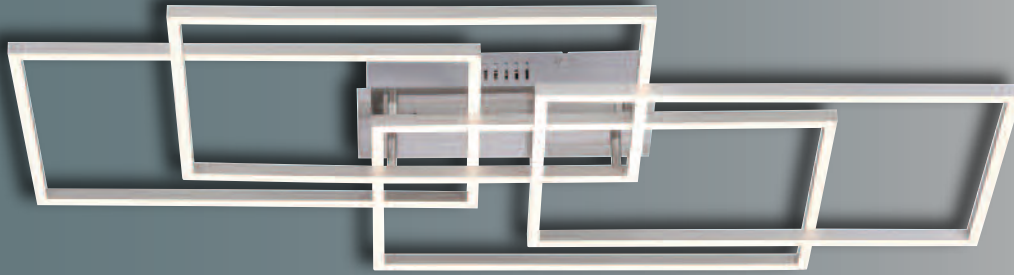

Iven
14151-55

6

Figurative Formen
Figurative Forms

Iven

JUST LIGHT.