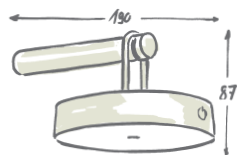

Arma

Art.-Nr.	LED	Watt	Lumen	Akku					Kelvin		L x B x H mm L x W x H mm
19302-16 19302-18 19302-40 19302-43	1x	1,5 W	130 lm	3000mAh	7 h	4 h	USB-C	IP44	2700 K	✓	Ø 128 x 289
19312-16 19312-18 19312-40 19312-43	1x	1,5 W	130 lm	3000mAh	7 h	4 h	USB-C	IP44	2700 K	✓	190 x 128 x 87

✓ dimmbar mit Touchdimmer / dimmable with touch dimmer