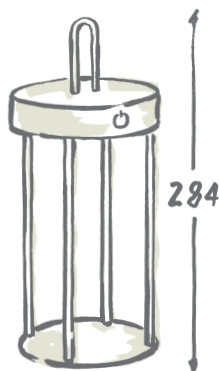

✓ dimmbar mit Touchdimmer / dimmable with touch dimmer

Anselm

☀ INDOOR
OUTDOOR

13

JUST LIGHT.

Anselm
19300-16

Anselm
19301-16

Anselm
19300-40