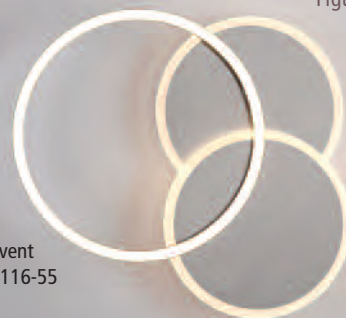

Sevent
14116-55