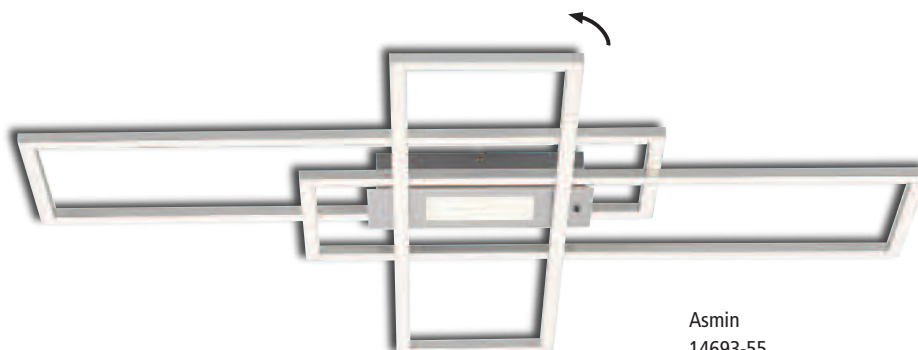

Asmin
14693-55

1. 4000 K	Alles	All LED-Boards
2. 4000 K	Außen	outer edge
3. 4000 K	Innen	inner area
4. 2700 K	Innen (Nachtl.)	inner area (nightlight)