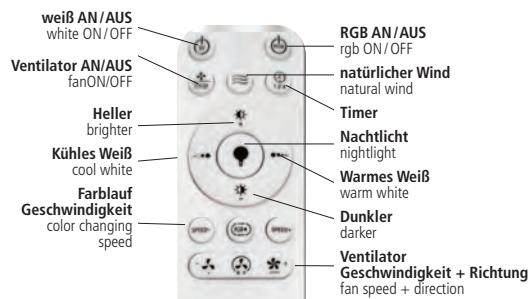

Brandon
14649-18

Art.-Nr.	Leuchtmittel Bulb inkl.	Watt	Lumen		Watt	Lumen	Kelvin		L x B x H mm L x W x H mm
14643-16	1x LED-Board	24 W	3100 lm	total Ventilator	28 W 30 W	1900 lm	2700 - 5000 K	✓¹	1200 x 400 x 125
14644-18	1x LED-Board	36 W	4250 lm	total Ventilator	40 W 18 W	1200 lm	2700 - 5000 K	✓²	Ø 486 x 120
14649-18	1x LED-Board	36 W 5 W	4250 lm	total Ventilator	45 W 18 W	2150 lm	2700 - 5000 K Rainbow RGB	✓²	Ø 465 x 140

✓¹ dimmbar mit Funkfernbedienung / dimmable with radio remote control ✓² dimmbar mit IR-Fernbedienung / dimmable with IR remote control