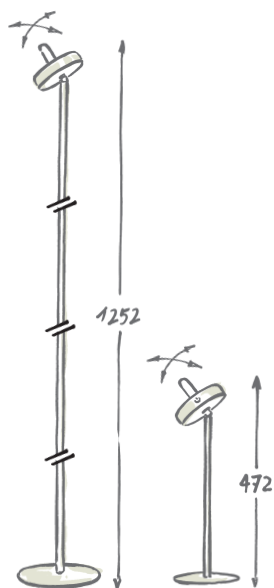

-16
weiß
white

-18
schwarz
black

-40
greige

-43
salbei
sage

Amag
19311-18