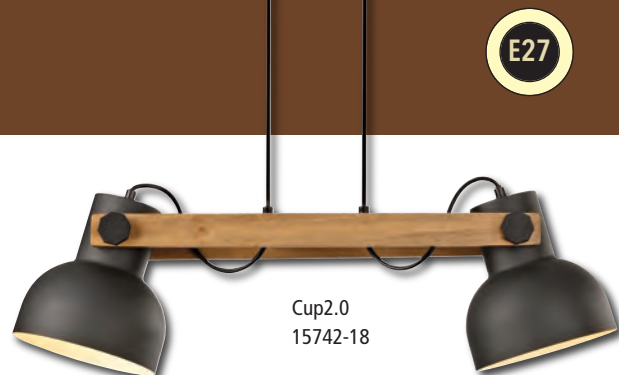

Cup2.0
15742-18

E27

Art.-Nr.	Leuchtmittel Bulb	Watt max.	L x B x H mm L x W x H mm
15741-18	1x E27 exkl.	á 60 W	166 x 260 x 600-1200
15742-18	2x E27 exkl.	á 60 W	720 x 166 x 600-1200
15743-18	3x E27 exkl.	á 60 W	960 x 166 x 600-1200
15744-18	2x E27 exkl.	á 60 W	720 x 166 x 260
15745-18	3x E27 exkl.	á 60 W	960 x 166 x 260
15746-18	1x E27 exkl.	á 60 W	260 x 200 x 340-450
15747-18	1x E27 exkl.	á 60 W	300 x 300 x 600-1200