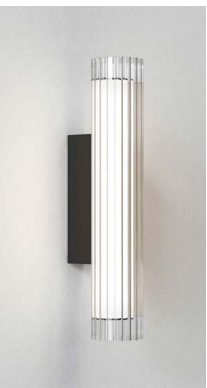

Chios

A minimalist design, the Chios wall luminaire will complement any interior space and is available with either a single or dual lamp source.

GU10 LED excl.
IP44
2 sizes available

[VIEW ONLINE ►](#)

Oslo

The Oslo will add interest to any scheme thanks to the striking light patterns it produces up and/or down the wall.

Integral LED
IP65
3 sizes available

[VIEW ONLINE ►](#)

Salerno

Produce soft illumination through a glass diffuser with the Salerno wall luminaire. Now available in a larger size, adding an even more visually impactful design to an interior space.

E14 LED excl.
IP44
2 sizes available

[VIEW ONLINE ►](#)

io Wall

io Wall takes inspiration from the fluted detailing of the ancient Greek pillars, perfectly reflecting and refracting illumination through its cylindrical glass form.

Integral LED
IP44
2 sizes available

[VIEW ONLINE ►](#)

Roma

Although small in stature, the Roma will confidently add a decorative accent to any bathroom space.

G9 LED excl.
IP44

[VIEW ONLINE ►](#)

Bari

A pleasingly simple design, the Bari is perfectly suited either side of the bathroom mirror, producing softly diffused illumination to create a flattering glow across the face.