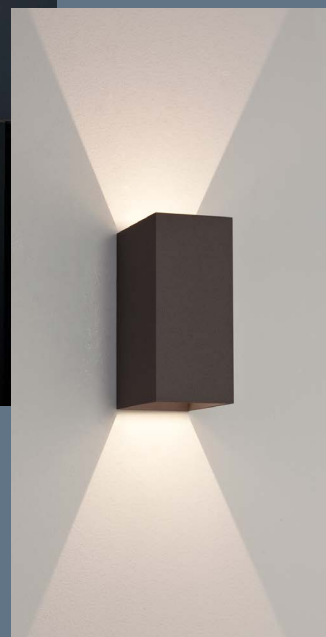

[VIEW COLLECTION ►](#)

Harvard

Add a touch of vintage style to a design scheme with the Harvard wall lantern, suitable for any bathroom, interior or exterior space.

E27 LED excl.
IP44
2 sizes available

[VIEW ONLINE ►](#)

Chios

A minimalist design, the Chios wall luminaire will complement any interior space and is available with either a single or dual lamp source.

GU10 LED excl.
IP44
2 sizes available

[VIEW ONLINE ►](#)

Oslo

The Oslo will add interest to any scheme thanks to the striking light patterns it produces up and/or down the wall.

Integral LED
IP65
3 sizes available

[VIEW ONLINE ►](#)

Salerno

Produce soft illumination through a glass diffuser with the Salerno wall luminaire. Now available in a larger size, adding an even more visually impactful design to an interior space.

E14 LED excl.
IP44
2 sizes available

[VIEW ONLINE ►](#)

io Wall

io Wall takes inspiration from the fluted detailing of the ancient Greek pillars, perfectly reflecting and refracting illumination through its cylindrical glass form.