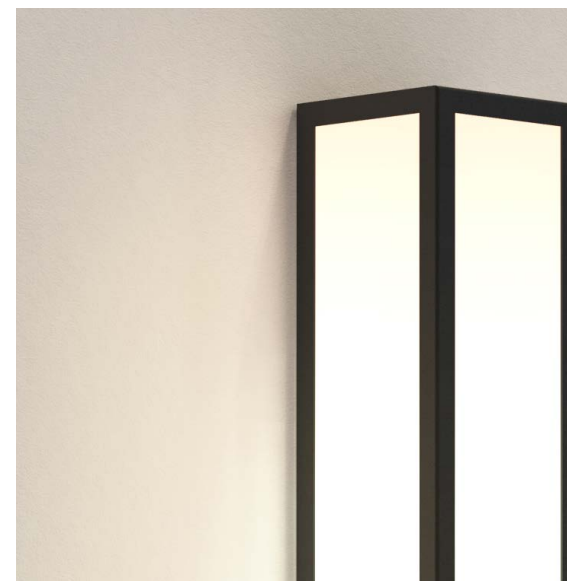

[VIEW COLLECTION ►](#)

Harvard

Add a touch of vintage style to a design scheme with the Harvard wall lantern, suitable for any bathroom, interior or exterior space.

E27 LED excl.
IP44
2 sizes available

[VIEW ONLINE ►](#)

Chios

A minimalist design, the Chios wall luminaire will complement any interior space and is available with either a single or dual lamp source.

GU10 LED excl.
IP44
2 sizes available

[VIEW ONLINE ►](#)

Oslo

The Oslo will add interest to any scheme thanks to the striking light patterns it produces up and/or down the wall.

Integral LED
IP65
3 sizes available

[VIEW ONLINE ►](#)

Salerno

Produce soft illumination through a glass diffuser with the Salerno wall luminaire. Now available in a larger size, adding an even more visually impactful design to an interior space.

E14 LED excl.
IP44
2 sizes available

[VIEW ONLINE ►](#)

io Wall

io Wall takes inspiration from the fluted detailing of the ancient Greek pillars, perfectly reflecting and refracting illumination through its cylindrical glass form.