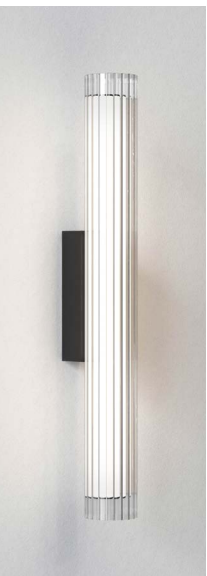

Chios

A minimalist design, the Chios wall luminaire will complement any interior space and is available with either a single or dual lamp source.

GU10 LED excl.
IP44
2 sizes available

[VIEW ONLINE ►](#)

Oslo

The Oslo will add interest to any scheme thanks to the striking light patterns it produces up and/or down the wall.

Integral LED
IP65
3 sizes available

[VIEW ONLINE ►](#)

Salerno

Produce soft illumination through a glass diffuser with the Salerno wall luminaire. Now available in a larger size, adding an even more visually impactful design to an interior space.

E14 LED excl.
IP44
2 sizes available

[VIEW ONLINE ►](#)

io Wall

io Wall takes inspiration from the fluted detailing of the ancient Greek pillars, perfectly reflecting and refracting illumination through its cylindrical glass form.

Integral LED
IP44
2 sizes available

[VIEW ONLINE ►](#)

Roma

Although small in stature, the Roma will confidently add a decorative accent to any bathroom space.

G9 LED excl.
IP44

[VIEW ONLINE ►](#)

Bari

A pleasingly simple design, the Bari is perfectly suited either side of the bathroom mirror, producing softly diffused illumination to create a flattering glow across the face.