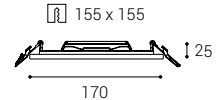

SLIM-Q M	#	W	K	lm		CZK***

	2182931	15	3.000	1.200	-	1.160 Kč
		< 6 m²	3 - 5 m