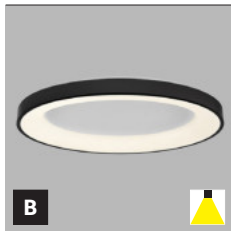

BELLA 80

#	W	K	lm		CZK***
1273053DT	80	2 CCT**	5.520	TRIAC	11.542 Kč
1273053D	80	2 CCT**	5.520	DALI/PUSH	13.195 Kč

< 30 m²

ø 800