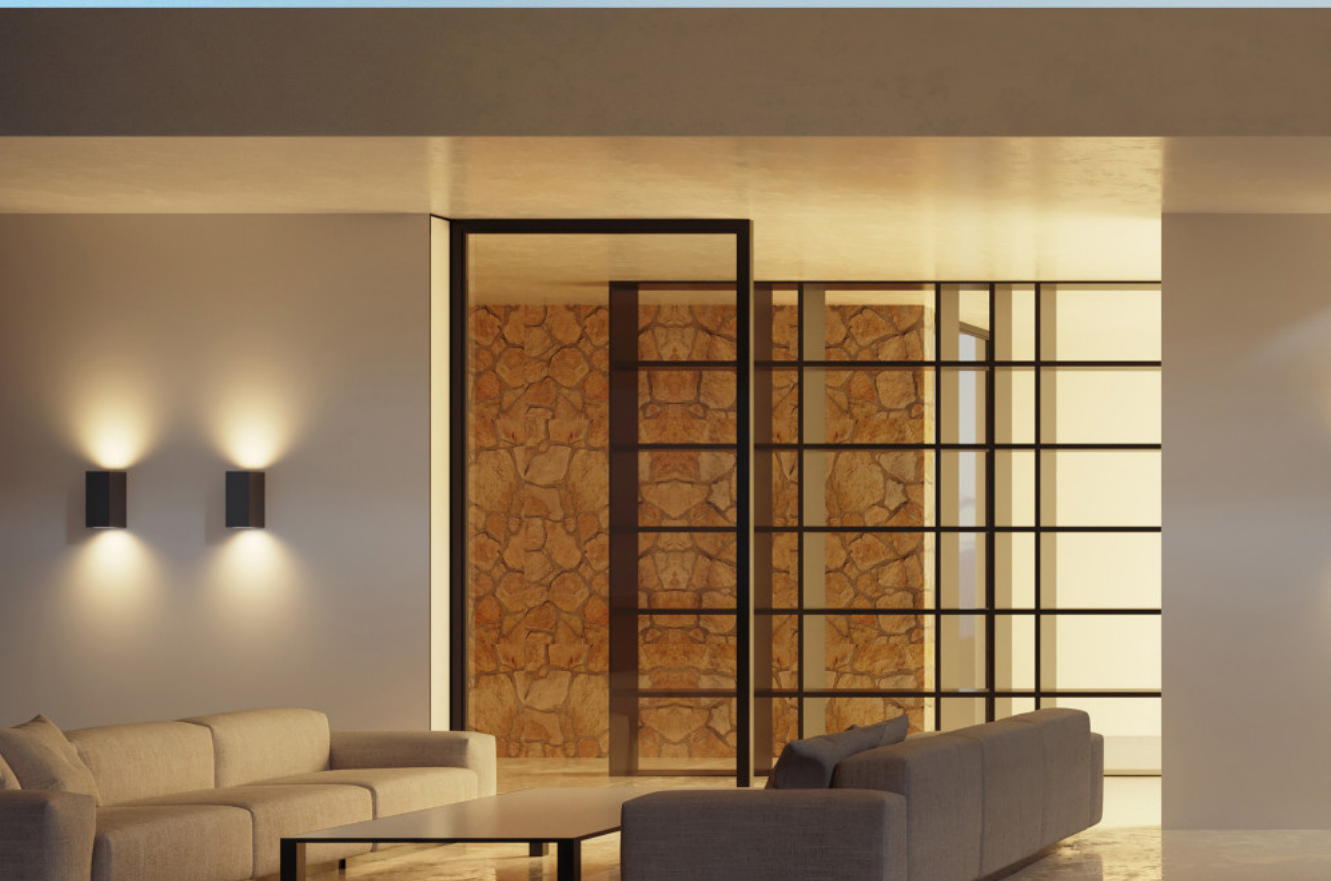

-

-

1.305 Kč

A

1 - 3 m

IP 54

*** Price without VAT
Preis ohne MwSt
Prezzo senza IVA
Cena bez DPH
Cena bez DPH

EN Outer angular wall light. Replaceable light source with GU10 base. The luminaire is available in two versions, with unidirectional or bidirectional light. Housing made of aluminum. Available in anthracite color.