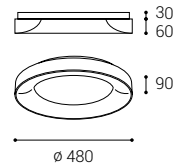

BELLA 48

#	W	K	lm		CZK***
1270153	40	2 CCT**	2.430	-	5.162 Kč
1270153DT	40	2 CCT**	2.430	TRIAC	6.177 Kč
1270153D	40	2 CCT**	2.430	DALI/PUSH	6.409 Kč