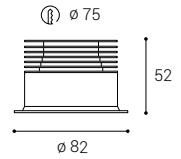

SPOT B

SPOT B	#	W	K	lm		CZK***
	2150521	9	2.700	735	-	1.508 Kč
	2150521DT	9	2.700	735	TRIAC	2.088 Kč
	2150521D	9	2.700	735	DALI/PUSH	2.552 Kč
	2150231	9	3.000	735	-	1.508 Kč
	2150231DT	9	3.000	735	TRIAC	2.088 Kč
	2150231D	9	3.000	735	DALI/PUSH	2.552 Kč
	2150541	9	4.000	820	-	1.508 Kč
	2150541DT	9	4.000	820	TRIAC	2.088 Kč
	2150541D	9	4.000	820	DALI/PUSH	2.552 Kč

SPOT B	#	W	K	lm		CZK***
	2150523	9	2.700	735	-	1.508 Kč
	2150523DT	9	2.700	735	TRIAC	2.088 Kč
	2150523D	9	2.700	735	DALI/PUSH	2.552 Kč
	2150233	9	3.000	735	-	1.508 Kč
	2150233DT	9	3.000	735	TRIAC	2.088 Kč
	2150233D	9	3.000	735	DALI/PUSH	2.552 Kč
	2150543	9	4.000	820	-	1.508 Kč
	2150543DT	9	4.000	820	TRIAC	2.088 Kč
	2150543D	9	4.000	820	DALI/PUSH	2.552 Kč