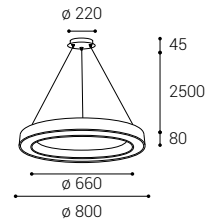

SATURN SLIM P-Z

SATURN SLIM 60 P-Z

3273851DT
3273851D

W

K

lm

CZK***

50 2 CCT** 3.700 TRIAC 7.830 Kč
50 2 CCT** 3.700 DALI/PUSH 9.454 Kč

SATURN SLIM 60 P-Z

3273853DT
3273853D

W

K

lm

CZK***

50 2 CCT** 3.700 TRIAC 7.830 Kč
50 2 CCT** 3.700 DALI/PUSH 9.454 Kč

SATURN SLIM 80 P-Z

3273951DT
3273951D

W

K

lm

CZK***

60 2 CCT** 4.700 TRIAC 10.440 Kč
60 2 CCT** 4.700 DALI/PUSH 12.064 Kč

SATURN SLIM 80 P-Z

3273953DT
3273953D

W

K

lm

CZK***

60 2 CCT** 4.700 TRIAC 10.440 Kč
60 2 CCT** 4.700 DALI/PUSH 12.064 Kč

**2CCT SWITCH

Black canopy
Schwarzer Baldachin
Rosone nero
Černá rozeta
Čierna podstava

Ceiling p.142
Decke s.142
Soffitto p.142
Stropné str.142

*** Price without VAT
Preis ohne MwSt
Prezzo senza IVA
Cena bez DPH
Cena bez DPH