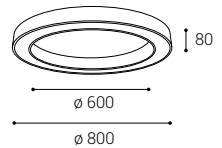

SATURN 80

	#	W	K	lm		CZK***
	1270653	80	2 CCT**	6.600	-	11.542 Kč
	1270653DT	80	2 CCT**	6.600	TRIAC	12.354 Kč
	1270653D	80	2 CCT**	6.600	DALI/PUSH	14.007 Kč