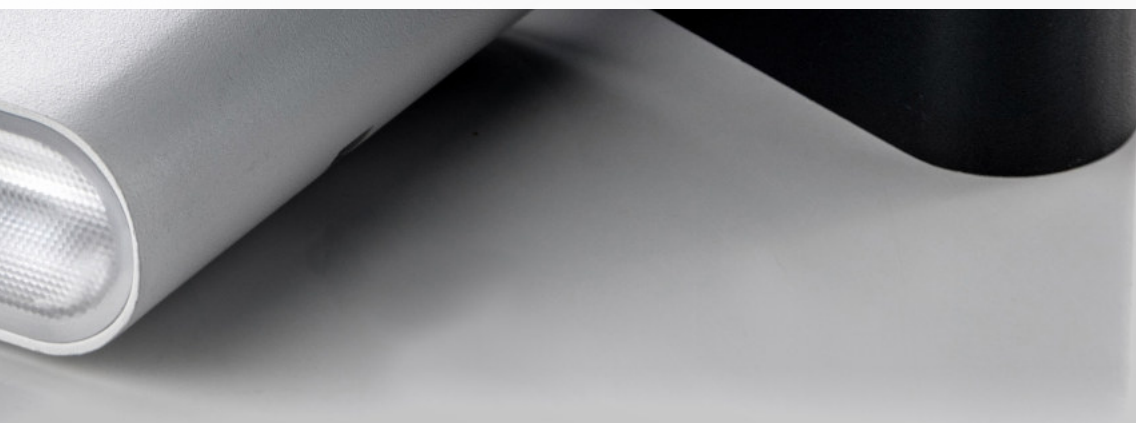

*** Price without VAT
Preis ohne MwSt
Prezzo senza IVA
Cena bez DPH
Cena bez DPH

Wall lighting
Wandleuchten
Illuminazione da parete
Nástěnná svítidla
Nástenné svietidlá

TONDA | QUADRA

EN Linear luminaire for indoor installation, equipped with SMD LED with protection class IP 44. Slim design with invisible screws concealed behind magnetic end pieces. Housing made of aluminum, opal diffuser, chrome-plated. Available in 2 different shapes and 3 lengths.