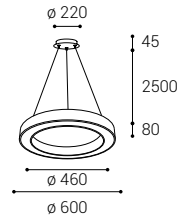

SATURN SLIM P-Z

SATURN SLIM 60 P-Z

3273851DT
3273851D

W

K

lm

CZK***

50 2 CCT** 3.700 TRIAC 7.830 Kč
50 2 CCT** 3.700 DALI/PUSH 9.454 Kč

SATURN SLIM 60 P-Z

3273853DT
3273853D

W

K

lm

CZK***

50 2 CCT** 3.700 TRIAC 7.830 Kč
50 2 CCT** 3.700 DALI/PUSH 9.454 Kč

SATURN SLIM 80 P-Z

3273951DT
3273951D

W

K

lm

CZK***

60 2 CCT** 4.700 TRIAC 10.440 Kč
60 2 CCT** 4.700 DALI/PUSH 12.064 Kč

SATURN SLIM 80 P-Z

3273953DT
3273953D

W

K

lm

CZK***

60 2 CCT** 4.700 TRIAC 10.440 Kč
60 2 CCT** 4.700 DALI/PUSH 12.064 Kč

**2CCT SWITCH

Black canopy
Schwarzer Baldachin
Rosone nero
Černá rozeta
Čierna podstava

Ceiling p.142
Decke s.142
Soffitto p.142
Stropné str.142

*** Price without VAT
Preis ohne MwSt
Prezzo senza IVA
Cena bez DPH
Cena bez DPH