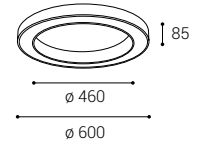

SATURN SLIM 60

#	W	K	lm		CZK***
1273653DT	50	2 CCT**	3.700	TRIAC	6.902 Kč
1273653D	50	2 CCT**	3.700	DALI/PUSH	8.526 Kč