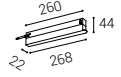

MAG TRACK 48V

DRIVER 100W DALI

#

Color

CZK***

6092703

1.508 Kč

DRIVER 250W DALI

#

Color

CZK***

6092803

2.291 Kč

REMOTE DRIVER 75W

#

Color

CZK***

ELG-75-48A

2.291 Kč

REMOTE DRIVER 100W

#

Color

CZK***

ELG-100-48A

2.697 Kč

REMOTE DRIVER 240W

#

Color

CZK***

ELG-240-48A

3.625 Kč

DECO COVER 1M, B

#

Color

CZK***

6420103

551 Kč

T-CONNECTOR

#

Color

CZK***

6491003

1.131 Kč

*** Price without VAT
Preis ohne MwSt
Prezzo senza IVA
Cena bez DPH
Cena bez DPH