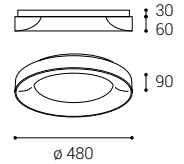

BELLA

BELLA 48

#	W	K	lm		CZK***
1270151	40	2 CCT**	2.430	-	5.162 Kč
1270151DT	40	2 CCT**	2.430	TRIAC	6.177 Kč
1270151D	40	2 CCT**	2.430	DALI/PUSH	6.409 Kč