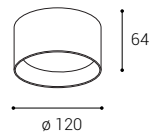

ZETA ON S

	#	W	K	lm		CZK***
	1480253DT	8-12*	3 CCT**	720-1.080	TRIAC	1.566 Kč
	1480253D	15	3 CCT**	1.350	DALI/PUSH	2.958 Kč
B						

RING

	#	Color	CZK***
	6480207		261 Kč