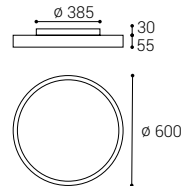

ROTO 60

#	W	K	lm		CZK***
1234151	40-60* +8	3 CCT**	4.250-6.300	-	13.166 Kč
1234151D	60 +8	3 CCT**	6.300	DALI/PUSH	16.965 Kč