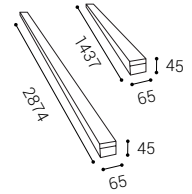

XENO IP54

XENO RAIL	#	Type	Length	CZK***
	6350301	XENO RAIL 150	1.437 mm	1.305 Kč
	6350401	XENO RAIL 300	2.874 mm	2.610 Kč