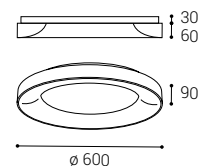

BELLA 60

#	W	K	lm		CZK***
1270253DT	50	2 CCT**	3.450	TRIAC	7.308 Kč
1270253D	50	2 CCT**	3.450	DALI/PUSH	8.758 Kč