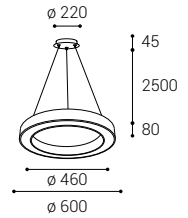

SATURN SLIM P-Z

SATURN SLIM 60 P-Z

3273851DT
3273851D

W

K

lm

CZK***

50 2 CCT** 3.700 TRIAC 7.830 Kč
50 2 CCT** 3.700 DALI/PUSH 9.454 Kč

SATURN SLIM 60 P-Z

3273853DT
3273853D

W

K

lm

CZK***

50 2 CCT** 3.700 TRIAC 7.830 Kč
50 2 CCT** 3.700 DALI/PUSH 9.454 Kč

SATURN SLIM 80 P-Z

3273951DT
3273951D

W

K

lm

CZK***

60 2 CCT** 4.700 TRIAC 10.440 Kč
60 2 CCT** 4.700 DALI/PUSH 12.064 Kč

SATURN SLIM 80 P-Z

3273953DT
3273953D

W

K

lm

CZK***

60 2 CCT** 4.700 TRIAC 10.440 Kč
60 2 CCT** 4.700 DALI/PUSH 12.064 Kč

**2CCT SWITCH

Black canopy
Schwarzer Baldachin
Rosone nero
Černá rozeta
Čierna podstava

Ceiling p.142
Decke s.142
Soffitto p.142
Stropné str.142

*** Price without VAT
Preis ohne MwSt
Prezzo senza IVA
Cena bez DPH
Cena bez DPH