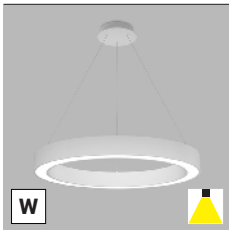

SATURN SLIM 80 P-Z

3273951DT
3273951D

W

K

lm

CZK***

60 2 CCT** 4.700 TRIAC 10.440 Kč
60 2 CCT** 4.700 DALI/PUSH 12.064 Kč