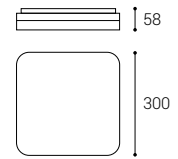

SQUARE II

SQUARE II 25	#	W	K	lm		CZK***

1230751

12

3 CCT**

1.200

-

1.914 Kč

W

< 10 m²

SQUARE II 30	#	W	K	lm		CZK***

1230851

25

3 CCT**

2.500

-

2.233 Kč

W

< 15 m²

SQUARE II 40	#	W	K	lm		CZK***

1230951

30

3 CCT**

3.000

-

3.480 Kč

W

< 20 m²

**3CCT SWITCH

*** Price without VAT
Preis ohne MwSt
Prezzo senza IVA
Cena bez DPH
Cena bez DPH