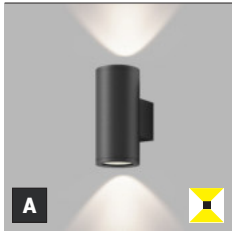

MIDO 2	#	W	K	lm		CZK***

5131604

2xGU10

-

-

-

1.305 Kč

A

1 - 3 m

IP 54