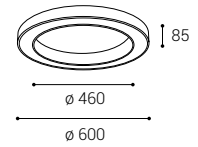

SATURN SLIM

SATURN SLIM 60

#	W	K	lm		CZK***
1273651DT	50	2 CCT**	3.700	TRIAC	6.902 Kč
1273651D	50	2 CCT**	3.700	DALI/PUSH	8.526 Kč