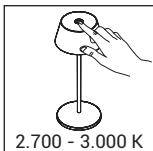

**TOUCH DIM/CCT

2.700 - 3.000 K

Touch dim/CCT
Stufenloses Dimmen/CCT
Touch dim/CCT
Plynulé stmívání/CCT
Plynulé stmievanie/CCT