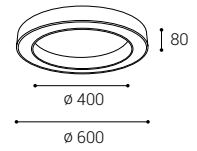

SATURN

SATURN 60

	#	W	K	lm		CZK***
	1270551DT	50	2 CCT**	3.300	TRIAC	8.178 Kč
	1270551D	50	2 CCT**	3.300	DALI/PUSH	9.744 Kč