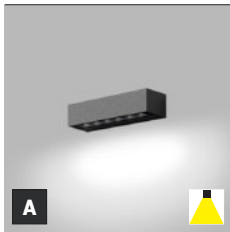

BENO

BENO 1

5131834
5131834DT

W
7

K
3.000

lm
600

-

CZK***
2.465 Kč

TRIAC
3.074 Kč

A