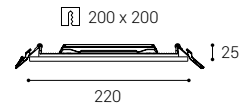

SLIM-Q L	#	W	K	lm		CZK***

	2183031	20	3.000	1.600	-	1.392 Kč
		< 8 m²	4 - 6 m