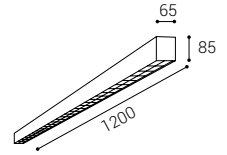

LINO LASER

LINO LASER 120

#	W	K	lm		CZK***
1312333	24-32*	3.000	2.880-3.840	-	5.713 Kč
1312333D	32	3.000	3.840	DALI/PUSH	7.076 Kč
1312343	24-32*	4.000	2.880-3.840	-	5.713 Kč
1312343D	32	4.000	3.840	DALI/PUSH	7.076 Kč

< 15 m²

*ADJUSTABLE POWER

*** Price without VAT
Preis ohne MwSt
Prezzo senza IVA
Cena bez DPH
Cena bez DPH