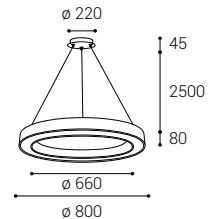

SATURN SLIM P-Z

SATURN SLIM 60 P-Z

3273851DT
3273851D

W

K

lm

CZK***

50 2 CCT** 3.700 TRIAC 7.830 Kč
50 2 CCT** 3.700 DALI/PUSH 9.454 Kč

SATURN SLIM 60 P-Z

3273853DT
3273853D

W

K

lm

CZK***

50 2 CCT** 3.700 TRIAC 7.830 Kč
50 2 CCT** 3.700 DALI/PUSH 9.454 Kč

SATURN SLIM 80 P-Z

3273951DT
3273951D

W

K

lm

CZK***

60 2 CCT** 4.700 TRIAC 10.440 Kč
60 2 CCT** 4.700 DALI/PUSH 12.064 Kč

SATURN SLIM 80 P-Z

3273953DT
3273953D

W

K

lm

CZK***

60 2 CCT** 4.700 TRIAC 10.440 Kč
60 2 CCT** 4.700 DALI/PUSH 12.064 Kč

**2CCT SWITCH

Black canopy
Schwarzer Baldachin
Rosone nero
Černá rozeta
Čierna podstava

Ceiling p.142
Decke s.142
Soffitto p.142
Stropné str.142

*** Price without VAT
Preis ohne MwSt
Prezzo senza IVA
Cena bez DPH
Cena bez DPH