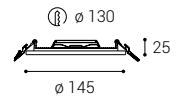

SLIM-R S	#	W	K	lm		CZK***

	2182431	10	3.000	800	-	928 Kč
		< 4 m² icon"/>