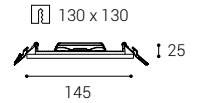

SLIM-Q S	#	W	K	lm		CZK***

	2182831	10	3.000	800	-	928 Kč
		< 4 m²	2 - 4 m