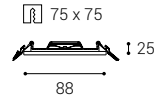

SLIM-Q

SLIM-Q XS	#	W	K	lm		CZK***

	2182731	6	3.000	480	-	667 Kč
		< 3 m²	1 - 3 m