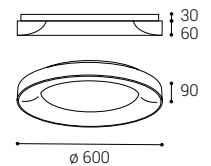

BELLA 60

#	W	K	lm		CZK***
1270251DT	50	2 CCT**	3.450	TRIAC	7.308 Kč
1270251D	50	2 CCT**	3.450	DALI/PUSH	8.758 Kč