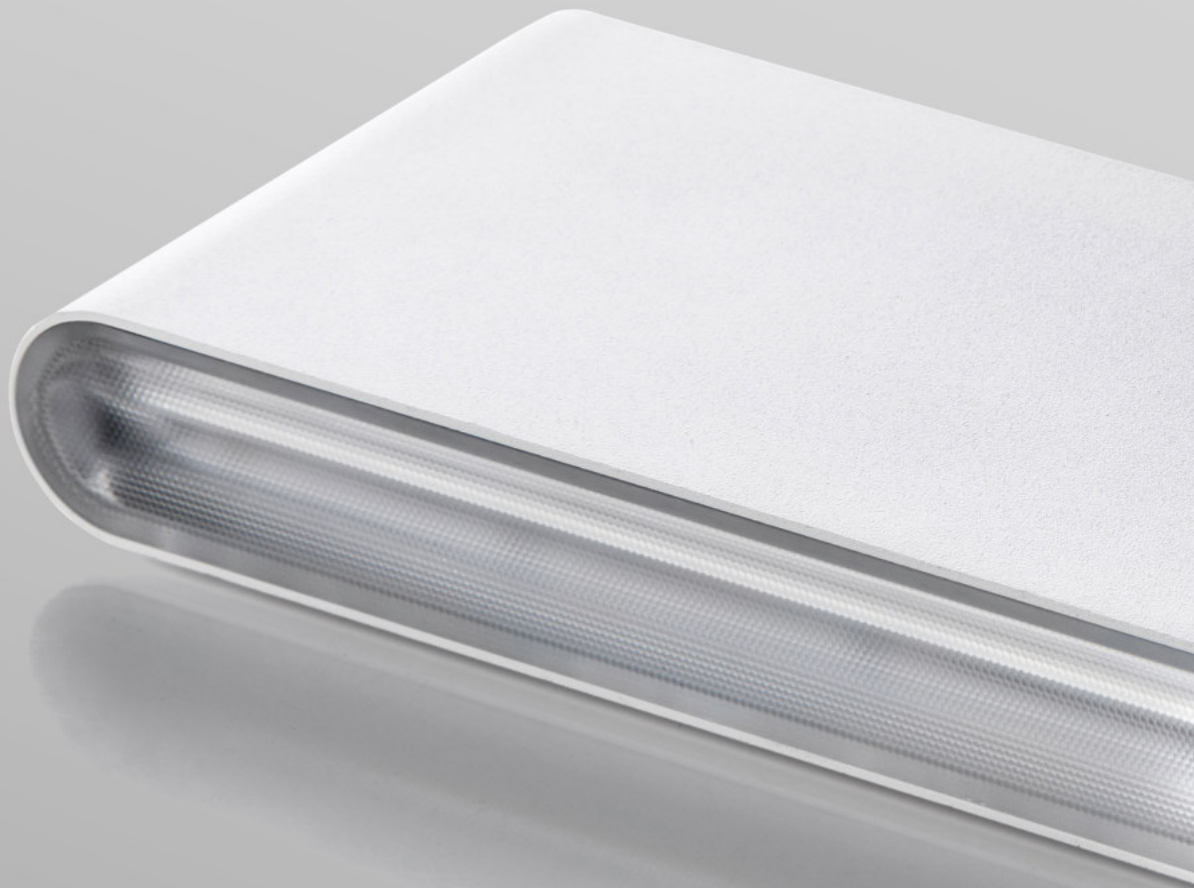

*** Price without VAT
Preis ohne MwSt
Prezzo senza IVA
Cena bez DPH
Cena bez DPH

Wall lighting
Wandleuchten
Illuminazione da parete
Nástěnná svítidla
Nástenné svietidlá

TONDA | QUADRA

EN Linear luminaire for indoor installation, equipped with SMD LED with protection class IP 44. Slim design with invisible screws concealed behind magnetic end pieces. Housing made of aluminum, opal diffuser, chrome-plated. Available in 2 different shapes and 3 lengths.