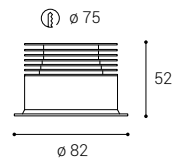

*** Price without VAT
Preis ohne MwSt
Prezzo senza IVA
Cena bez DPH
Cena bez DPH