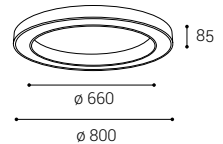

SATURN SLIM 80

#	W	K	lm		CZK***
1273753DT	60	2 CCT**	4.700	TRIAC	9.512 Kč
1273753D	60	2 CCT**	4.700	DALI/PUSH	11.078 Kč