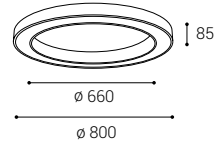

SATURN SLIM 80

#	W	K	lm		CZK***
1273751DT	60	2 CCT**	4.700	TRIAC	9.512 Kč
1273751D	60	2 CCT**	4.700	DALI/PUSH	11.078 Kč