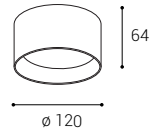

ZETA ON

ZETA ON S

	#	W	K	lm		CZK***
	1480251DT	8-12*	3 CCT**	720-1.080	TRIAC	1.566 Kč
	1480251D	15	3 CCT**	1.350	DALI/PUSH	2.958 Kč
W