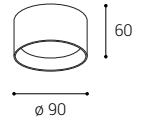

ZETA ON

ZETA ON XS

#	W	K	lm		CZK***
1480151	8	3 CCT**	720	-	1.131 Kč
1480151DT	8	3 CCT**	720	TRIAC	1.769 Kč
1480151D	8	3 CCT**	720	DALI/PUSH	2.233 Kč

W

< 3 m²

1 - 2 m

ZETA ON XS

#	W	K	lm		CZK***
1480153	8	3 CCT**	720	-	1.131 Kč
1480153DT	8	3 CCT**	720	TRIAC	1.769 Kč
1480153D	8	3 CCT**	720	DALI/PUSH	2.233 Kč

B

< 3 m²

1 - 2 m

RING

#	Color	CZK***
6480107		174 Kč

**3CCT SWITCH

*** Price without VAT
Preis ohne MwSt
Prezzo senza IVA
Cena bez DPH
Cena bez DPH