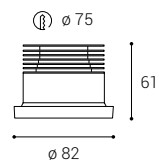

SPOT A	#	W	K	lm		CZK***
	2150423	9	2.700	735	-	1.508 Kč
	2150423DT	9	2.700	735	TRIAC	2.088 Kč
	2150423D	9	2.700	735	DALI/PUSH	2.552 Kč
	2150133	9	3.000	735	-	1.508 Kč
	2150133DT	9	3.000	735	TRIAC	2.088 Kč
	2150133D	9	3.000	735	DALI/PUSH	2.552 Kč
	2150443	9	4.000	820	-	1.508 Kč
	2150443DT	9	4.000	820	TRIAC	2.088 Kč
	2150443D	9	4.000	820	DALI/PUSH	2.552 Kč

*** Price without VAT
Preis ohne MwSt
Prezzo senza IVA
Cena bez DPH
Cena bez DPH