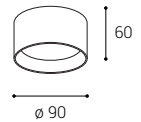

ZETA ON

ZETA ON XS

#	W	K	lm		CZK***
1480151	8	3 CCT**	720	-	1.131 Kč
1480151DT	8	3 CCT**	720	TRIAC	1.769 Kč
1480151D	8	3 CCT**	720	DALI/PUSH	2.233 Kč

W

< 3 m²

1 - 2 m

ZETA ON XS

#	W	K	lm		CZK***
1480153	8	3 CCT**	720	-	1.131 Kč
1480153DT	8	3 CCT**	720	TRIAC	1.769 Kč
1480153D	8	3 CCT**	720	DALI/PUSH	2.233 Kč

B

< 3 m²

1 - 2 m

RING

#	Color	CZK***
6480107		174 Kč

**3CCT SWITCH

*** Price without VAT
Preis ohne MwSt
Prezzo senza IVA
Cena bez DPH
Cena bez DPH