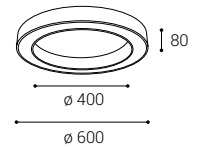

SATURN 60

	#	W	K	lm		CZK***
	1270553DT	50	2 CCT**	3.300	TRIAC	8.178 Kč
	1270553D	50	2 CCT**	3.300	DALI/PUSH	9.744 Kč