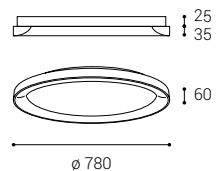

BELLA SLIM

BELLA SLIM 78

#	W	K	lm
1271751DT	60	2 CCT**	4.200
1271751D	60	2 CCT**	4.200

W

TRIAC
DALI/PUSH

CZK***

10.614 Kč
12.180 Kč

BELLA SLIM 78

#	W	K	lm
1271753DT	60	2 CCT**	4.200
1271753D	60	2 CCT**	4.200

B

TRIAC
DALI/PUSH

CZK***

10.614 Kč
12.180 Kč

BELLA SLIM 78

#	W	K	lm
1271758DT	60	2 CCT**	4.200
1271758D	60	2 CCT**	4.200

CF

TRIAC
DALI/PUSH

CZK***

10.614 Kč
12.180 Kč

**2CCT SWITCH

*** Price without VAT
Preis ohne MwSt
Prezzo senza IVA
Cena bez DPH
Cena bez DPH