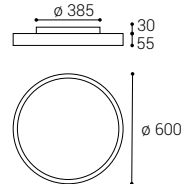

ROTO 60

#	W	K	lm		CZK***
1234153	40-60* +8	3 CCT**	4.250-6.300	-	13.166 Kč
1234153D	60 +8	3 CCT**	6.300	DALI/PUSH	16.965 Kč