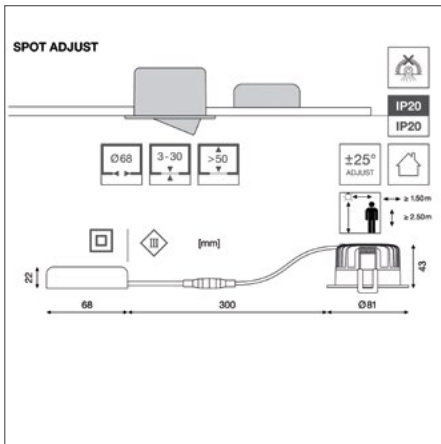

Distance [m] Cone diameter [m] Illuminance [lx]

— C0/C180 (Half beam angle) [°: 36.4°]

SP ADJ P 8W 927 PS DIM IP20 WT

SP ADJ P 8W 927 PS DIM IP20 WT

DALŠÍ INFORMACE O PRODUKTU

	✓	✓	✓	○
	ON	ON	ON	ON
	1 2	1 2	1 2	1 2
Current (CC)	85mA	140mA	180mA	140mA
Power	4W	6W	8W	6W
% rated lumen	50%	80%	100%	80%