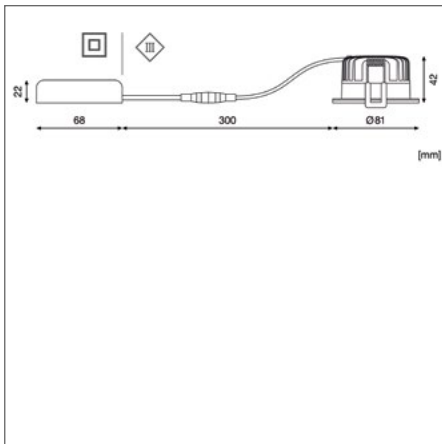

DALŠÍ INFORMACE O PRODUKTU

	✓	✓	✓	○
	ON	ON	ON	ON
Current (CC)	85mA	140mA	180mA	140mA
Power	4W	6W	8W	6W
% rated lumen	50%	80%	100%	80%