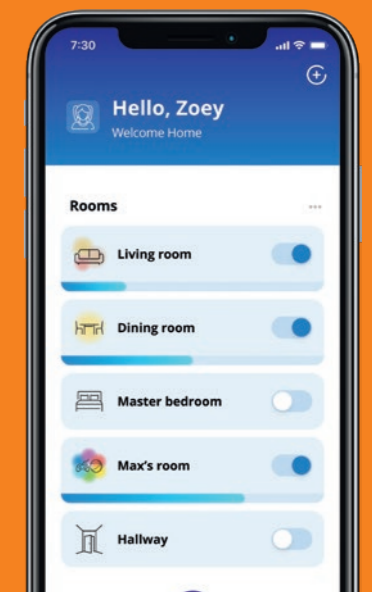

To get SpaceSense™ in your home, you'll need to install two WiZ lights in the same room, with at least 2m separating them.

IT'S SIMPLE.
IT'S SPACESENSE™.
IT'S WiZ.

LIGHTS THAT WORK THE WAY YOU DO

Control anywhere

Control by voice, switches and sensors

Monitor and optimize energy usage

WiZ RESPECTS YOUR PRIVACY

Your privacy and the security of your data is as important to us as it is to you. With the WiZ app, you sign in anonymously and because you never need to share your email address, phone number or other personal data, all of your information remains private. 100% delightful, 100% worry-free.

HOME MONITORING

With lights that mimic presence and trigger light alarms, a camera with night vision, and SpaceSense™ motion detection, WiZ keeps an eye on your entire home. Control both security and lighting from a single app.

DISCOURAGE TRESPASSERS

Are you home or away? With presence simulation, trespassers will never know. Set lights to turn on and off automatically, making it look like you never left home. All done with WiZ devices and app — no extra stuff required.