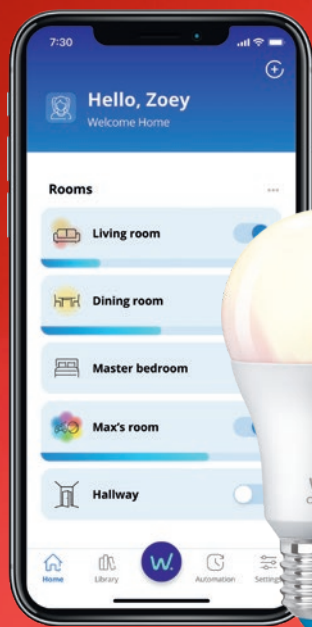

SERIOUSLY SMART. SURPRISINGLY SIMPLE.

Catalogue 2024

wizconnected.com

WIZ

TABLE OF CONTENTS

INTRODUCTION	4
SPACESENSE™	6
HOME MONITORING	8
.....	
WiZ BULBS	10
WiZ PORTABLE LAMPS	24
WiZ LUMINAIRES AND LIGHTSTRIPS	26
WiZ SPOTLIGHTS	28
WiZ CEILING LIGHTS	32
WiZ OUTDOOR LIGHTS	38
WiZ ACCESSORIES	40
WiZ HOME MONITORING	42
WiZ PARTNERS	44
.....	
INDEX	46

WiZ CONNECTED

WiZ Connected is an easy-to-use, Wi-Fi-based smart lighting system. It allows you to personalize your home lighting in a fewz easy steps.

THREE LIGHT COLOR CATEGORIES

DIMMABLE WHITE

Enjoy dimmable, white light in any room of your home.
Perfect for the living room or bedroom, these lights will help create a relaxing atmosphere in any space.